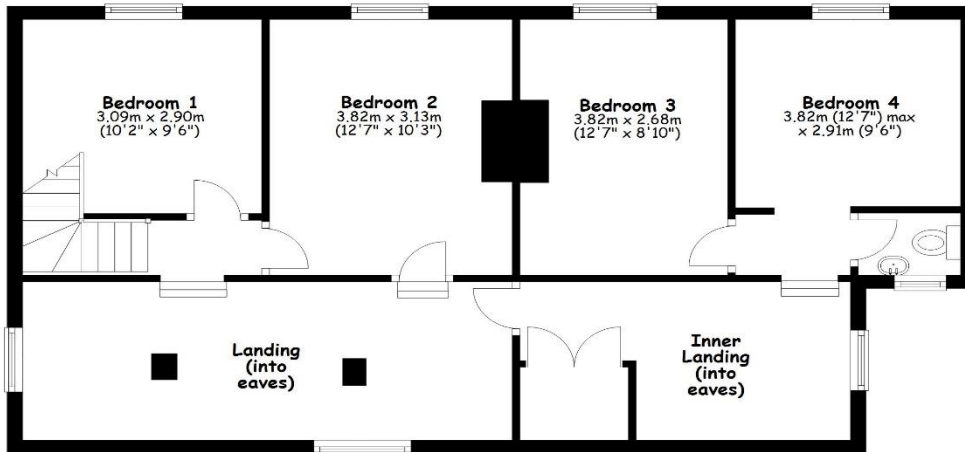

Ground Floor

Approx. 73.1 sq. metres (786.7 sq. feet)

First Floor

Approx. 72.7 sq. metres (782.4 sq. feet)

Total area: approx. 145.8 sq. metres (1569.1 sq. feet)

Note: This plan is not to scale and is designed to show room arrangement only.
Plan produced using PlanUp.