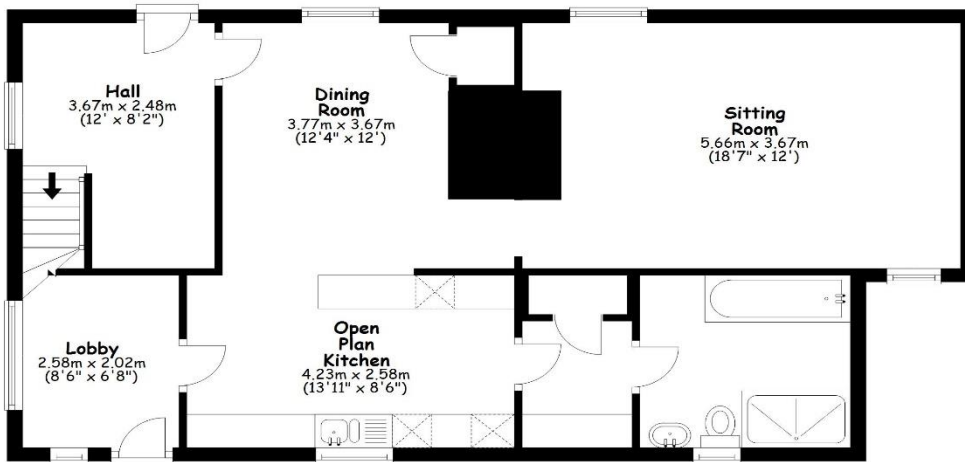

Ground Floor

Approx. 73.1 sq. metres (786.7 sq. feet)

First Floor

Approx. 72.7 sq. metres (782.4 sq. feet)

Total area: approx. 145.8 sq. metres (1569.1 sq. feet)

Note: This plan is not to scale and is designed to show room arrangement only.
Plan produced using PlanUp.