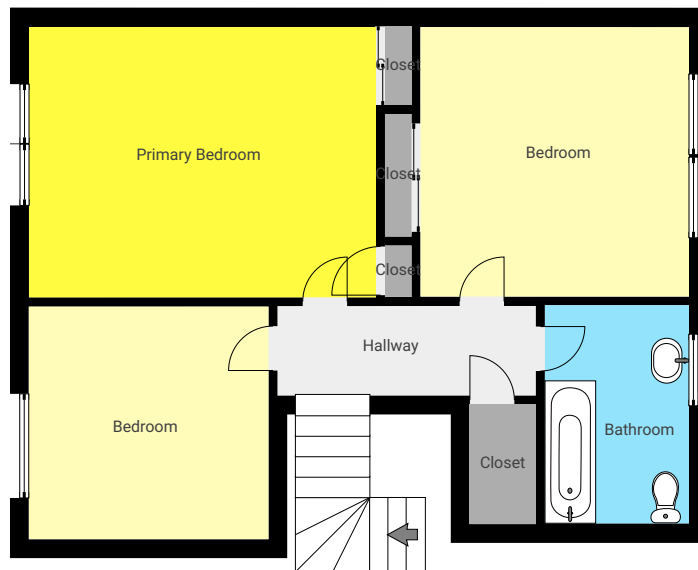

TOTAL AREA: 135.90 m² • LIVING AREA: 101.82 m² • FLOORS: 2 • ROOMS: 18

▼ **Ground Floor**

TOTAL AREA: 84.14 m² • LIVING AREA: 66.74 m² • ROOMS: 9

▼ **1st Floor**

TOTAL AREA: 51.76 m² • LIVING AREA: 35.08 m² • ROOMS: 9

1:101
Page 1/1