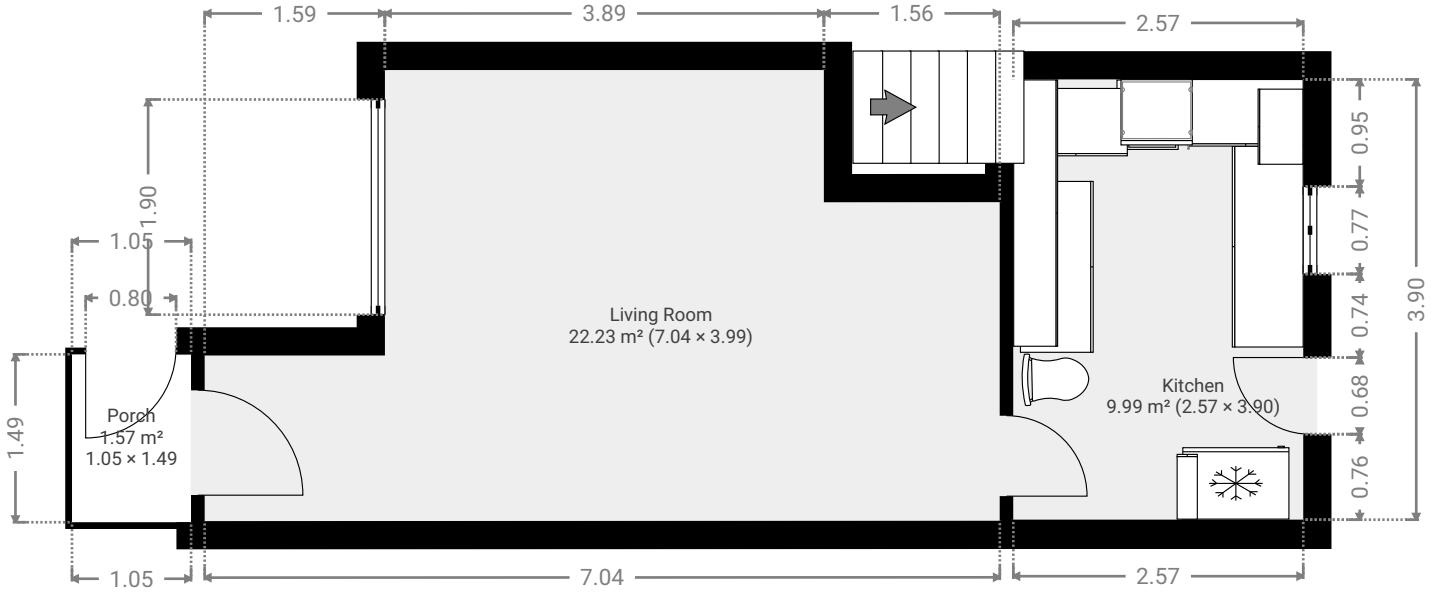

TOTAL AREA: 58.39 m² • LIVING AREA: 56.82 m² • FLOORS: 2 • ROOMS: 6

▼ Ground Floor

TOTAL AREA: 33.77 m² • LIVING AREA: 32.20 m² • ROOMS: 2

▼ 2nd Floor

TOTAL AREA: 24.62 m² • LIVING AREA: 24.62 m² • ROOMS: 4