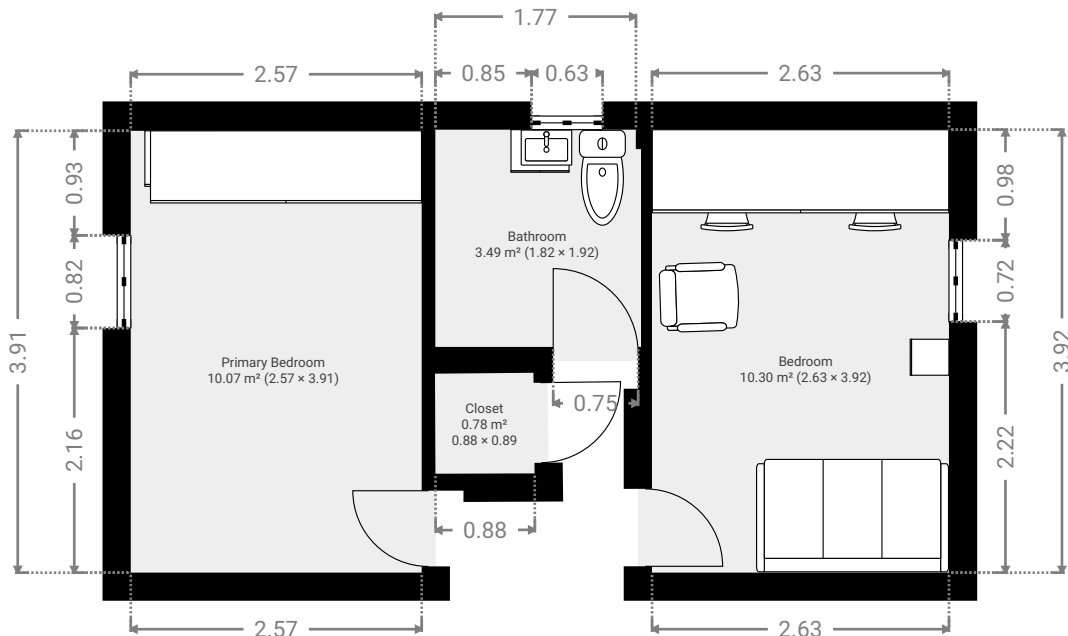

TOTAL AREA: 58.39 m² • LIVING AREA: 56.82 m² • FLOORS: 2 • ROOMS: 6

▼ Ground Floor

TOTAL AREA: 33.77 m² • LIVING AREA: 32.20 m² • ROOMS: 2

▼ 2nd Floor

TOTAL AREA: 24.62 m² • LIVING AREA: 24.62 m² • ROOMS: 4

1:67

Page 1/1