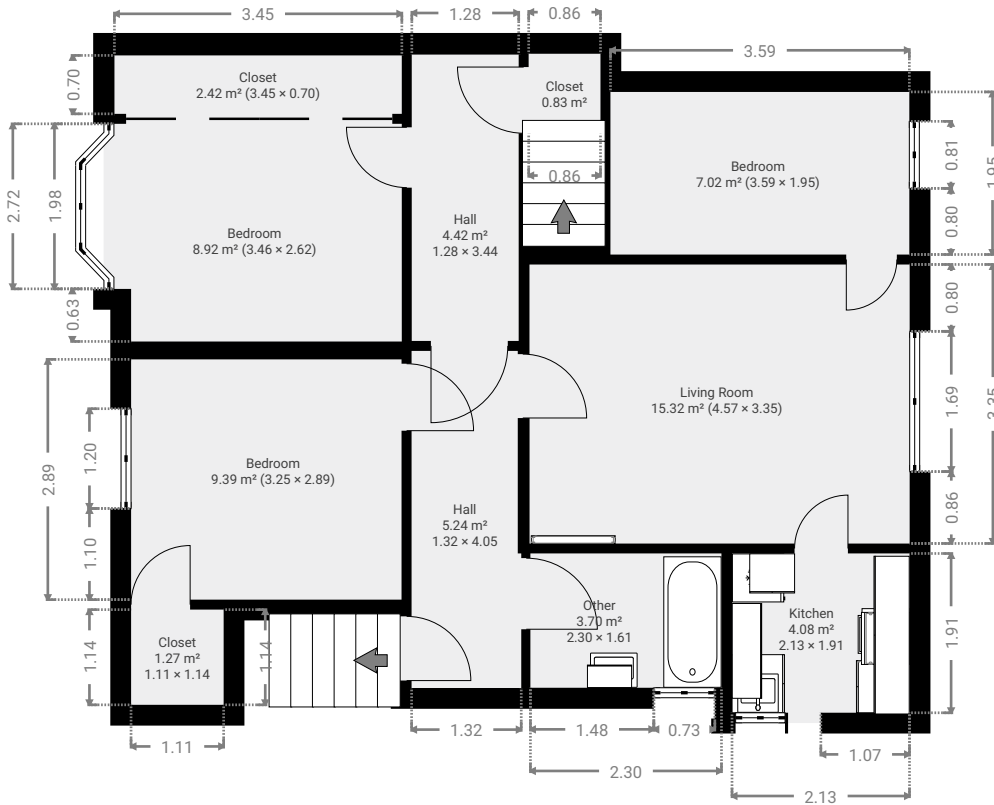

144 Ashcroft Drive

144 Ashcroft Drive, G44 5QE, Scotland, GB
TOTAL AREA: 78.46 m² • LIVING AREA: 78.46 m² • FLOORS: 2 • ROOMS: 13

▼ 2nd Floor

TOTAL AREA: 62.57 m² • LIVING AREA: 62.57 m² • ROOMS: 11

▼ 3rd Floor

TOTAL AREA: 15.89 m² • LIVING AREA: 15.89 m² • ROOMS: 2

1:91