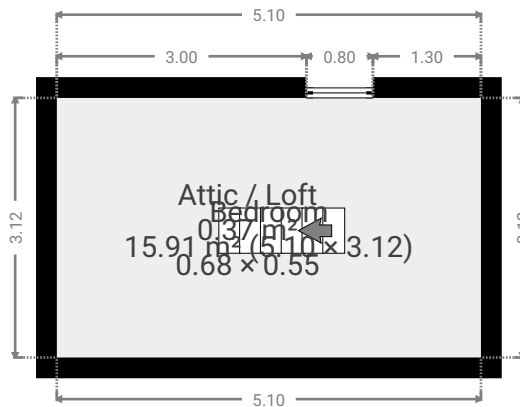

144 Ashcroft Drive

144 Ashcroft Drive, G44 5QE, Scotland, GB
TOTAL AREA: 78.46 m² • LIVING AREA: 78.46 m² • FLOORS: 2 • ROOMS: 13

▼ 2nd Floor

TOTAL AREA: 62.57 m² • LIVING AREA: 62.57 m² • ROOMS: 11

▼ 3rd Floor

TOTAL AREA: 15.89 m² • LIVING AREA: 15.89 m² • ROOMS: 2

1:91