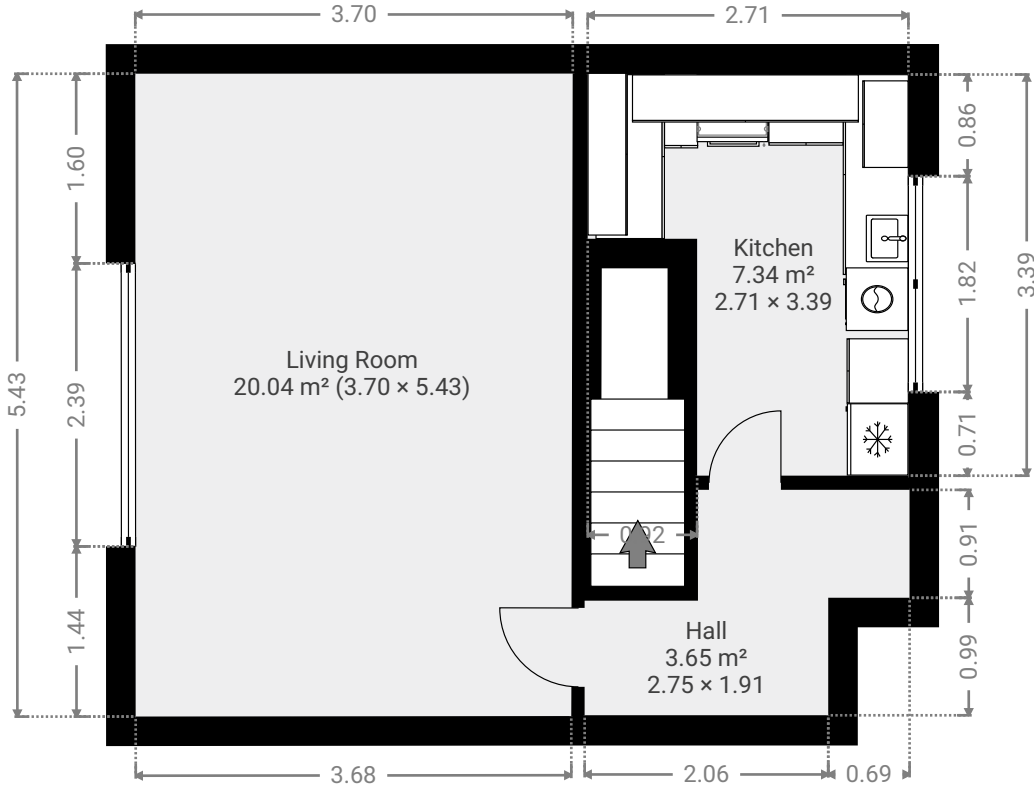

TOTAL AREA: 95.63 m<sup>2</sup> • LIVING AREA: 95.63 m<sup>2</sup> • FLOORS: 3 • ROOMS: 13

▼ 1st Floor

TOTAL AREA: 31.01 m<sup>2</sup> • LIVING AREA: 31.01 m<sup>2</sup> • ROOMS: 3

▼ 2nd Floor

TOTAL AREA: 39.20 m<sup>2</sup> • LIVING AREA: 39.20 m<sup>2</sup> • ROOMS: 9

TOTAL AREA: 95.63 m<sup>2</sup> • LIVING AREA: 95.63 m<sup>2</sup> • FLOORS: 3 • ROOMS: 13

▼ 3rd Floor

TOTAL AREA: 25.42 m<sup>2</sup> • LIVING AREA: 25.42 m<sup>2</sup> • ROOMS: 1

1:64

Page 2/2