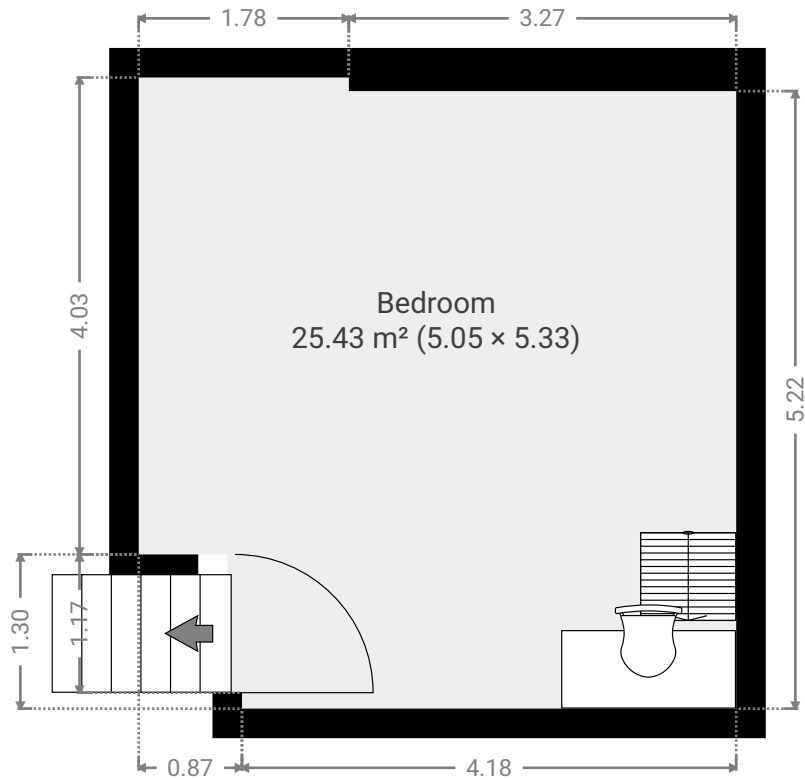

TOTAL AREA: 95.63 m<sup>2</sup> • LIVING AREA: 95.63 m<sup>2</sup> • FLOORS: 3 • ROOMS: 13

▼ 1st Floor

TOTAL AREA: 31.01 m<sup>2</sup> • LIVING AREA: 31.01 m<sup>2</sup> • ROOMS: 3

▼ 2nd Floor

TOTAL AREA: 39.20 m<sup>2</sup> • LIVING AREA: 39.20 m<sup>2</sup> • ROOMS: 9

TOTAL AREA: 95.63 m<sup>2</sup> • LIVING AREA: 95.63 m<sup>2</sup> • FLOORS: 3 • ROOMS: 13

▼ 3rd Floor

TOTAL AREA: 25.42 m<sup>2</sup> • LIVING AREA: 25.42 m<sup>2</sup> • ROOMS: 1

1:64

Page 2/2