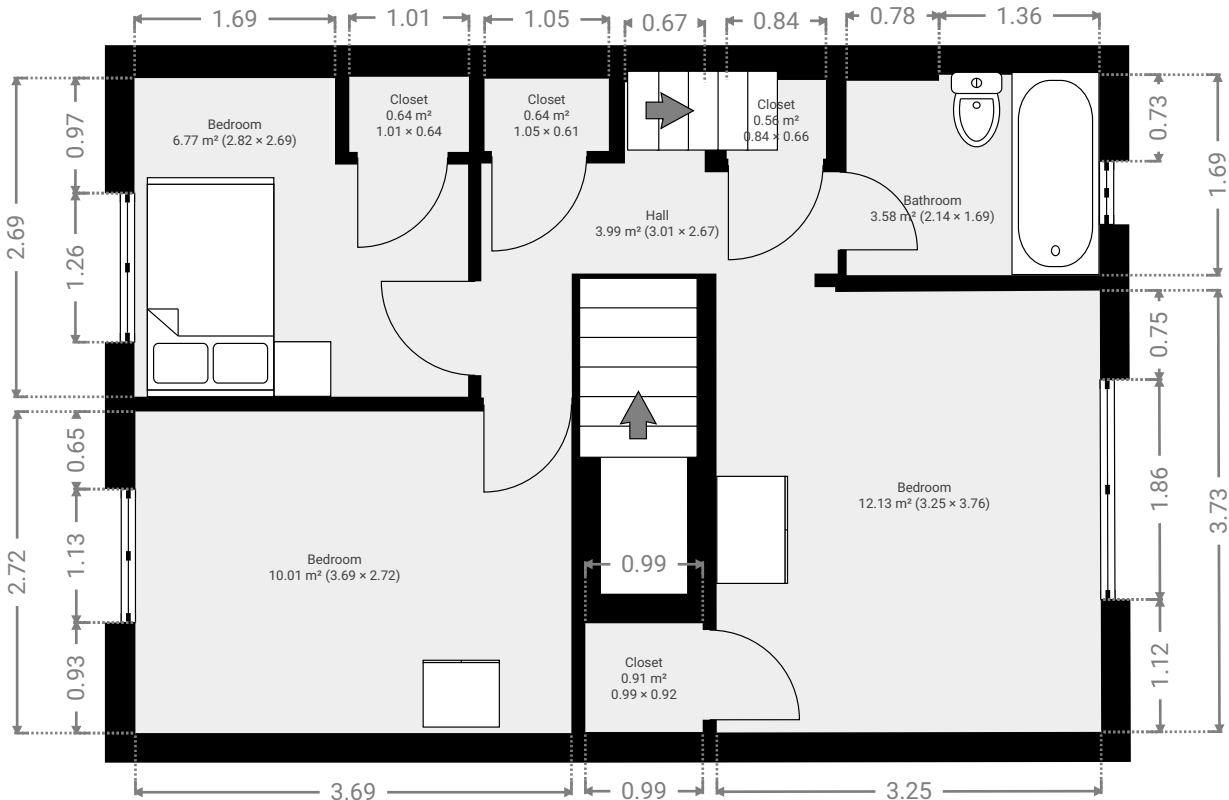

TOTAL AREA: 95.63 m<sup>2</sup> • LIVING AREA: 95.63 m<sup>2</sup> • FLOORS: 3 • ROOMS: 13

▼ 1st Floor

TOTAL AREA: 31.01 m<sup>2</sup> • LIVING AREA: 31.01 m<sup>2</sup> • ROOMS: 3

▼ 2nd Floor

TOTAL AREA: 39.20 m<sup>2</sup> • LIVING AREA: 39.20 m<sup>2</sup> • ROOMS: 9

TOTAL AREA: 95.63 m<sup>2</sup> • LIVING AREA: 95.63 m<sup>2</sup> • FLOORS: 3 • ROOMS: 13

▼ 3rd Floor

TOTAL AREA: 25.42 m<sup>2</sup> • LIVING AREA: 25.42 m<sup>2</sup> • ROOMS: 1

1:64

Page 2/2