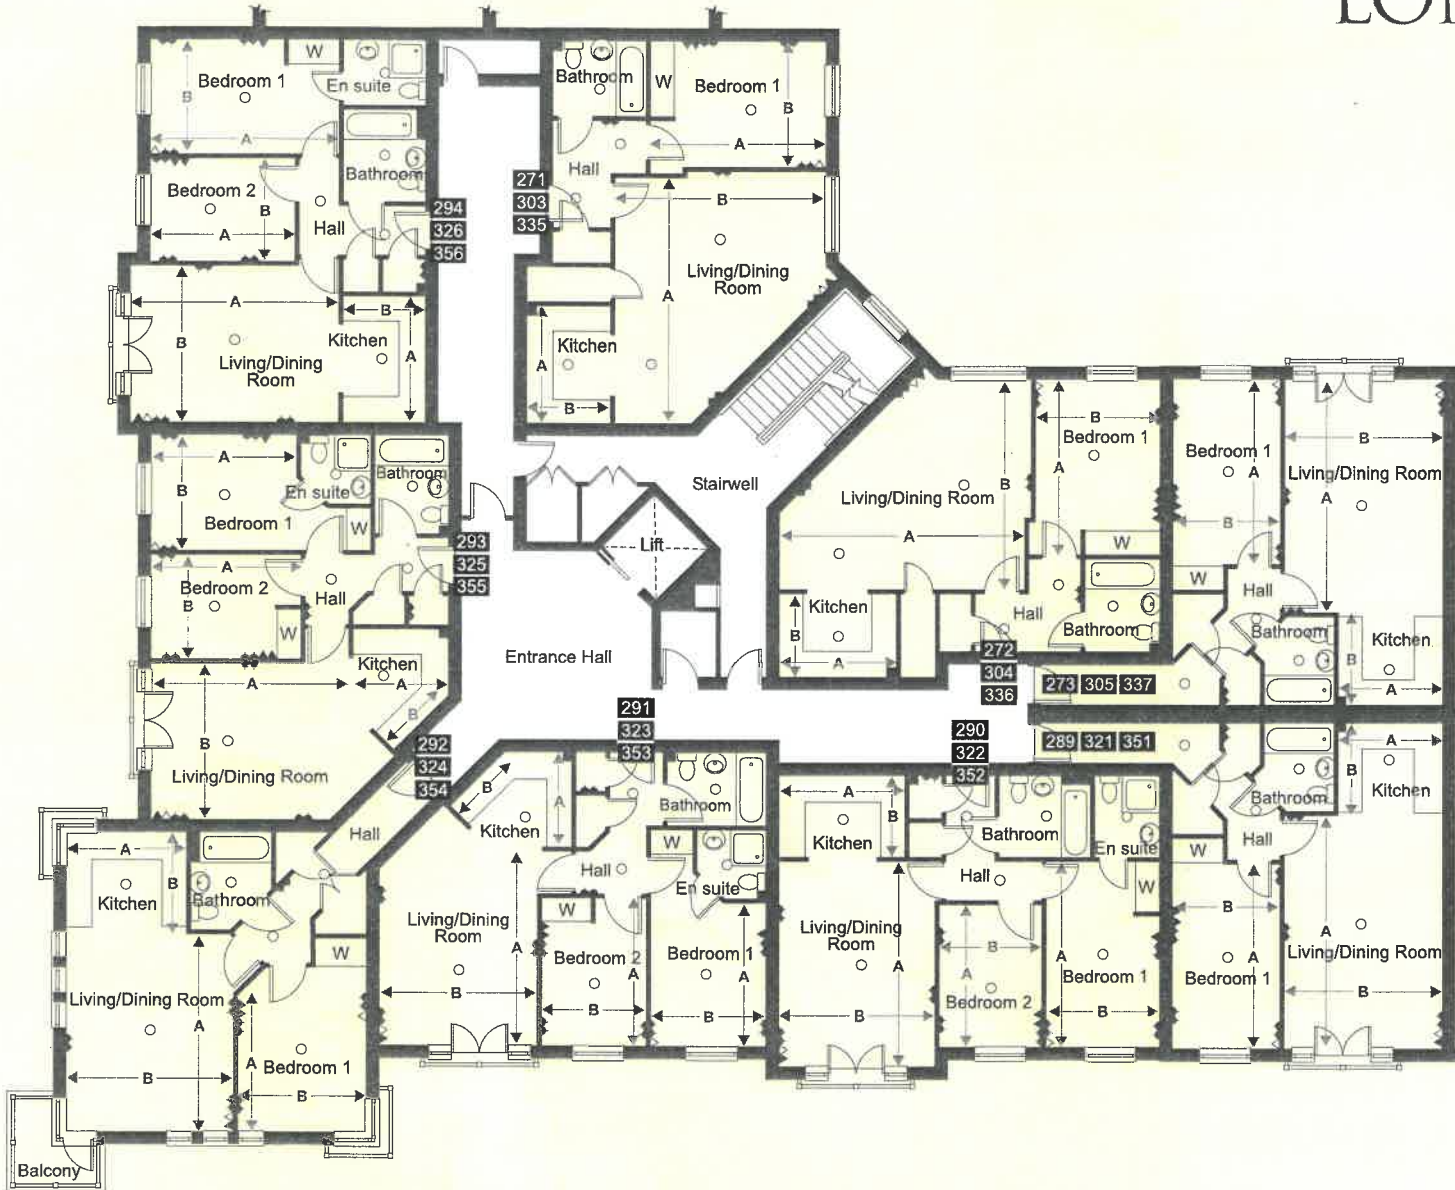

LONG ACRE HOUSE

BLOCK A

FIRST, SECOND & THIRD FLOORS

	Metric		Imperial	
Plots 290, 294, 322, 326, 352 & 356 (646.9 sq ft)				
Kitchen	A2990	x B1900	A9' 10"	x B6' 3"
Living/Dining	A4840	x B3675	A15' 10"	x B12' 1"
Bedroom 1	A4395	x B2700	A14' 5"	x B8' 10"
Bedroom 2	A3365	x B2500	A11' 1"	x B8' 2"
Plots 291, 293, 323, 325, 353 & 355 (640.5 sq ft)				
Kitchen	A2135	x B1775	A7' 0"	x B5' 10"
Living/Dining Room	A4710	x B3680	A15' 5"	x B12' 1"
Bedroom 1	A3375	x B2705	A11' 1"	x B8' 10"
Bedroom 2	A3248	x B2488	A10' 8"	x B8' 2"
Plots 292, 324 & 354 (565.1 sq ft)				
Kitchen	A2850	x B2370	A9' 4"	x B7' 9"
Living/Dining Room	A4630	x B3955	A15' 2"	x B13' 0"
Bedroom 1	A3875	x B3005	A12' 9"	x B9' 10"
Plots 271, 272, 303, 304, 335 & 336 (598.5 sq ft)				
Kitchen	A2800	x B1930	A9' 3"	x B6' 4"
Living/Dining Room	A5835	x B4915	A19' 2"	x B16' 1"
Bedroom 1	A4100	x B2960	A13' 5"	x B9' 9"
Plots 273, 289, 305, 321, 337 & 351 (572.6 sq ft)				
Living/Dining Room	A5525	x B3700	A18' 2"	x B12' 1"
Kitchen	A2450	x B2120	A8' 0"	x B6' 10"
Bedroom 1	A4400	x B2585	A14' 4"	x B8' 5"

KEY:

- ceiling lighting
- △ TV aerial outlet
- ▲ telephone outlet
- ▲ single switched socket outlet
- ▲ double switched socket outlet