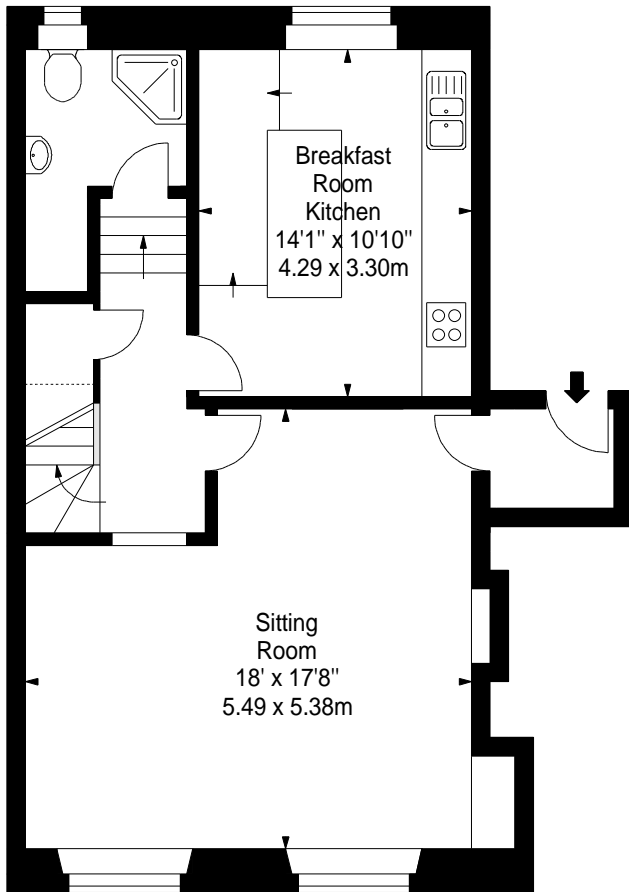

Sion Hill Place, BA1 5SJ
Approx. Gross Internal Area
1250 Sq Ft - 116.13 Sq M

First Floor

Second Floor