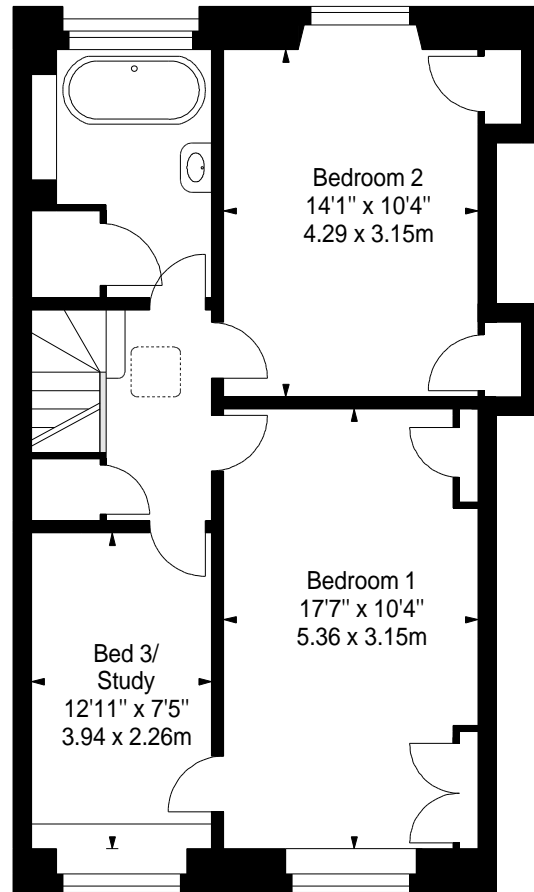

Sion Hill Place, BA1 5SJ
Approx. Gross Internal Area
1250 Sq Ft - 116.13 Sq M

First Floor

Second Floor