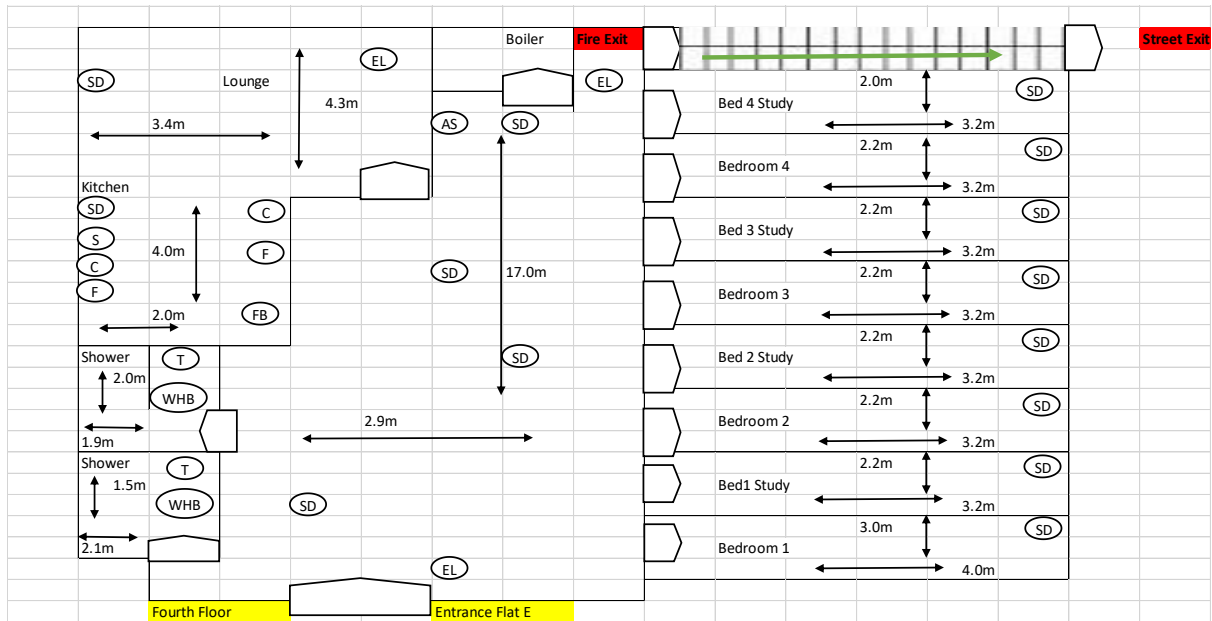

Flat E Millhouse Stoney Street Nottingham NG1 1LS

Key guide –

	Fire Door
	Emergency Lighting
	Smoke Detector
	Heat Detector
	Alarm Sounder
	Call Point
	Fire Blanket
	Water Extinguisher
	Foam Extinguisher
	Shower
	Water Closet
	Cooker
	Sink
	Fridge
	Bath
	Wash Hand Basin
	Fire Alarm Panel
	Door