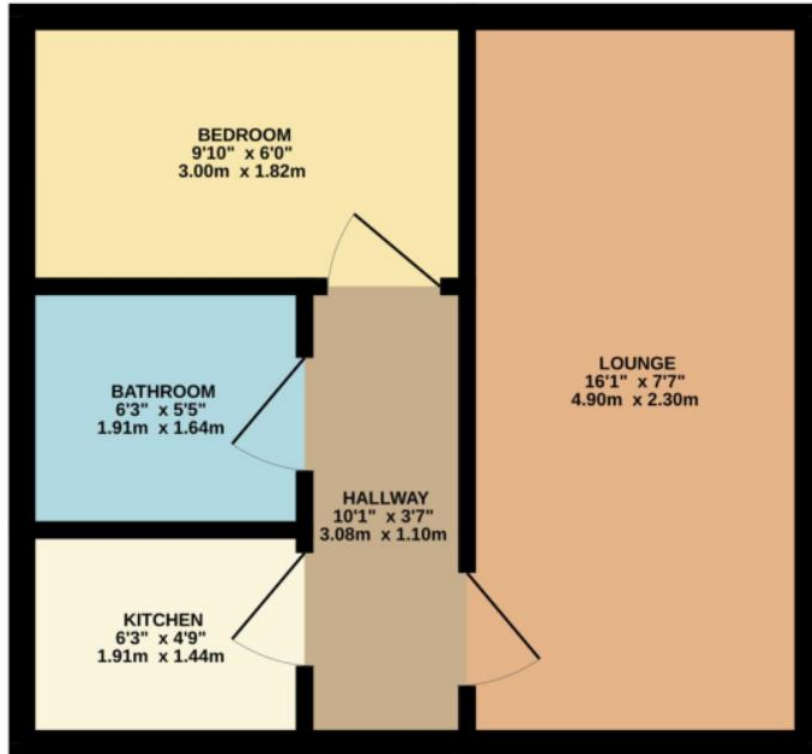

GROUND FLOOR
280 sq.ft. (26.0 sq.m.) approx.

TOTAL FLOOR AREA : 280 sq.ft. (26.0 sq.m.) approx.