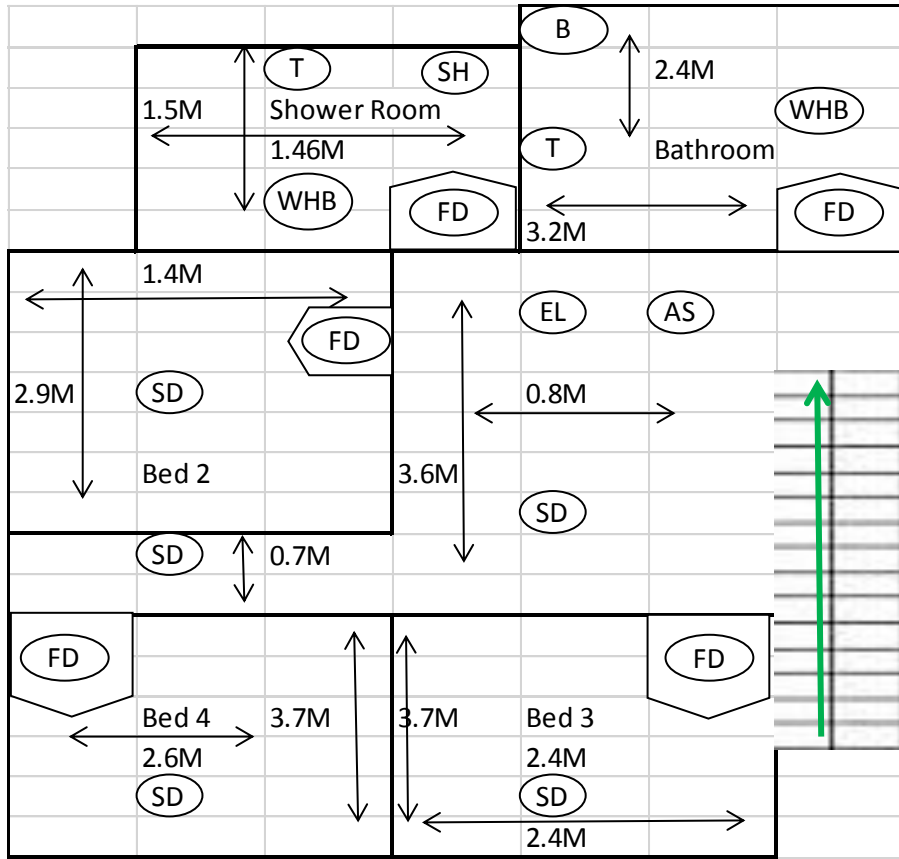

## Floor plan 241 Derby Road Lenton Nottingham

Guide –

FD	Fire Door
EL	Emergency Lighting
SD	Smoke Detector
HD	Heat Detector
AS	Alarm Sounder
CP	Call Point
FB	Fire Blanket
W9	Water Extinguisher
AAF	Foam Extinguisher
SH	Shower
WC	Water Closet
C	Cooker
S	Sink
F	Fridge
B	Bath
WHB	Wash Hand Basin
FAP	Fire Alarm Panel

Ground Floor –

First Floor –

Top floor –