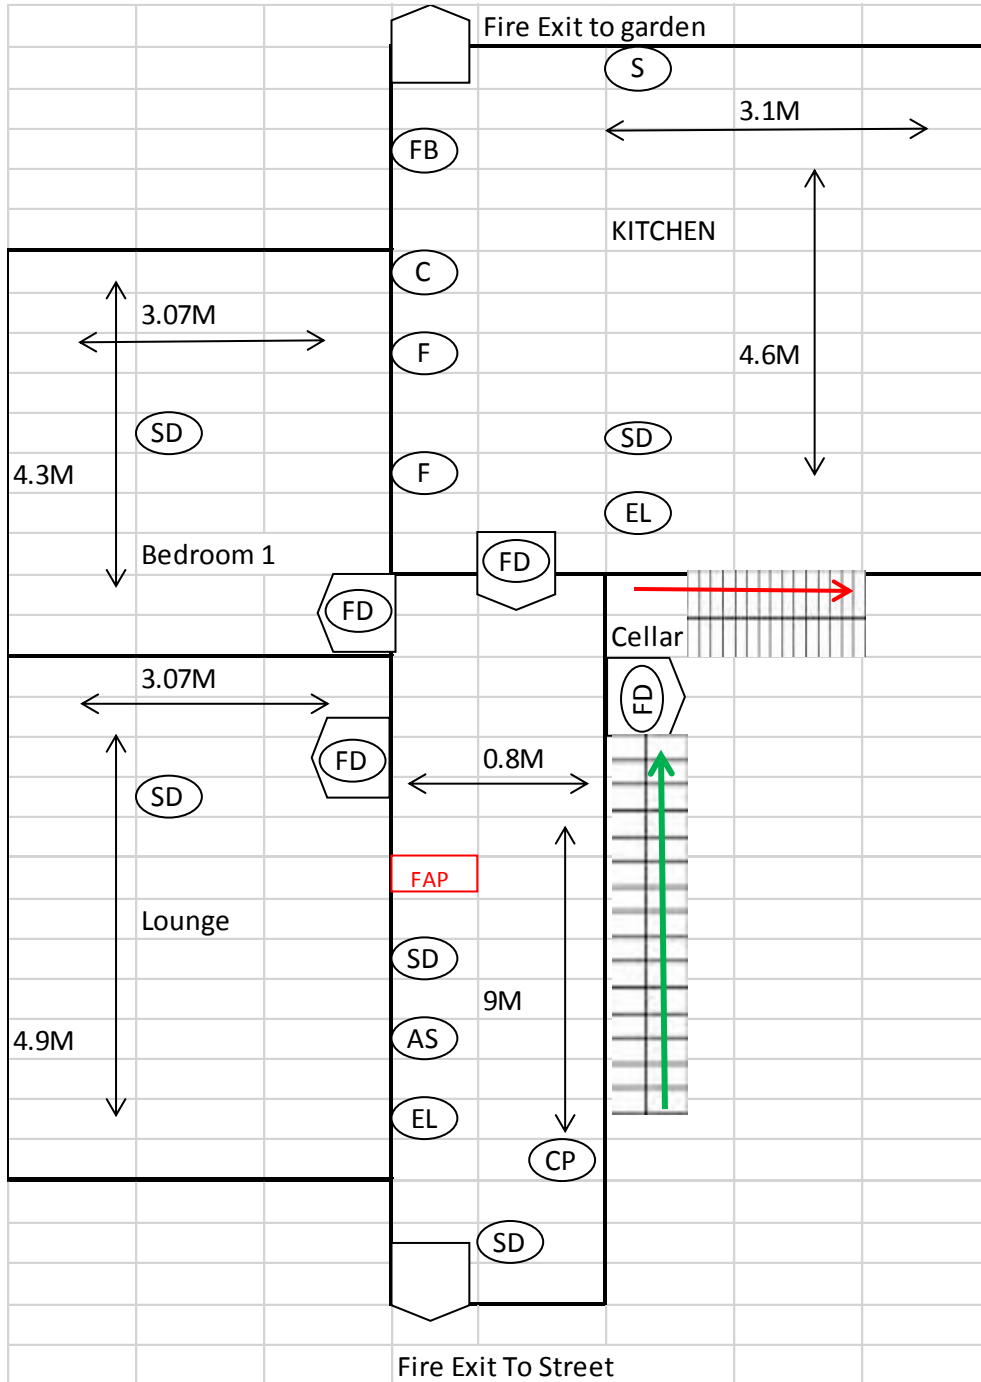

## Floor plan 241 Derby Road Lenton Nottingham

Guide –

FD	Fire Door
EL	Emergency Lighting
SD	Smoke Detector
HD	Heat Detector
AS	Alarm Sounder
CP	Call Point
FB	Fire Blanket
W9	Water Extinguisher
AAF	Foam Extinguisher
SH	Shower
WC	Water Closet
C	Cooker
S	Sink
F	Fridge
B	Bath
WHB	Wash Hand Basin
FAP	Fire Alarm Panel

Ground Floor –

First Floor –

Top floor –