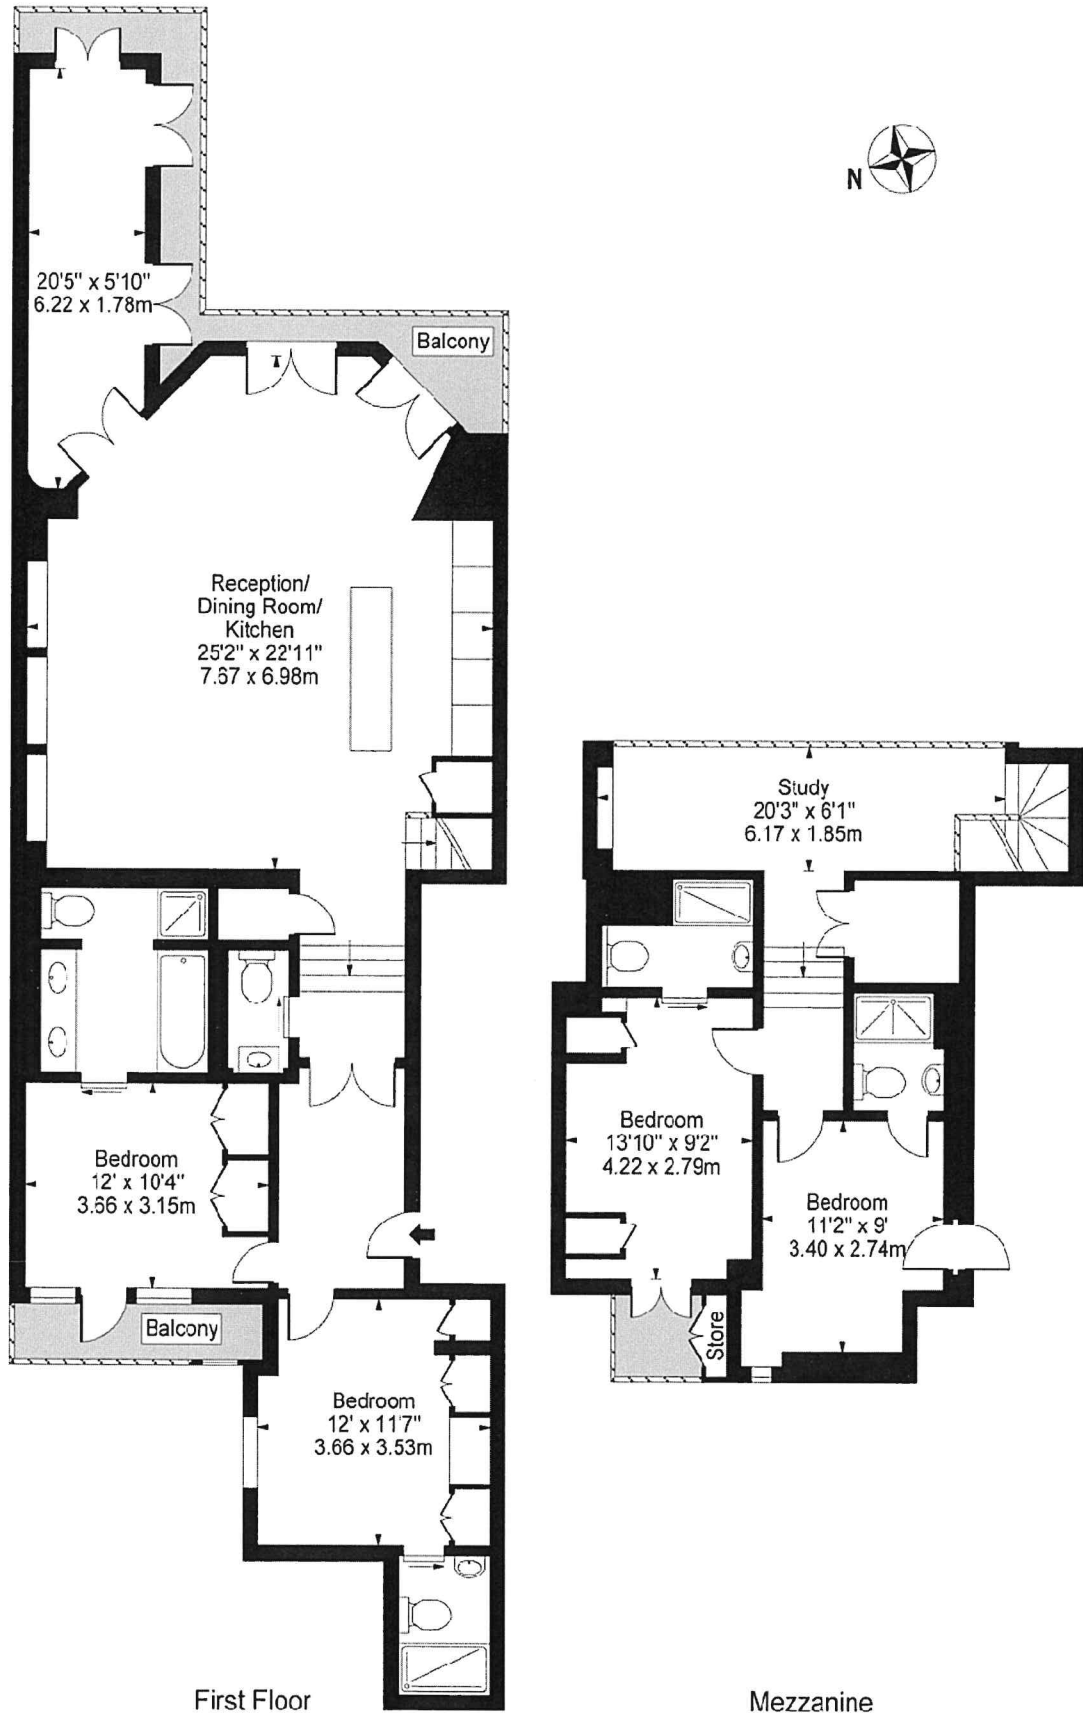

# Hyde Park Gate

Approx. Gross Internal Area 1703 Sq Ft - 158.21 Sq M

For Illustration Purposes Only - Not To Scale

This floor plan should be used as a general outline for guidance only and does not constitute in whole or in part an offer or contract. Any intending purchaser or lessee should satisfy themselves by inspection, searches, enquiries and full survey as to the correctness of each statement. Any areas, measurements or distances quoted are approximate and should not be used to value a property or be the basis of any sale or let.