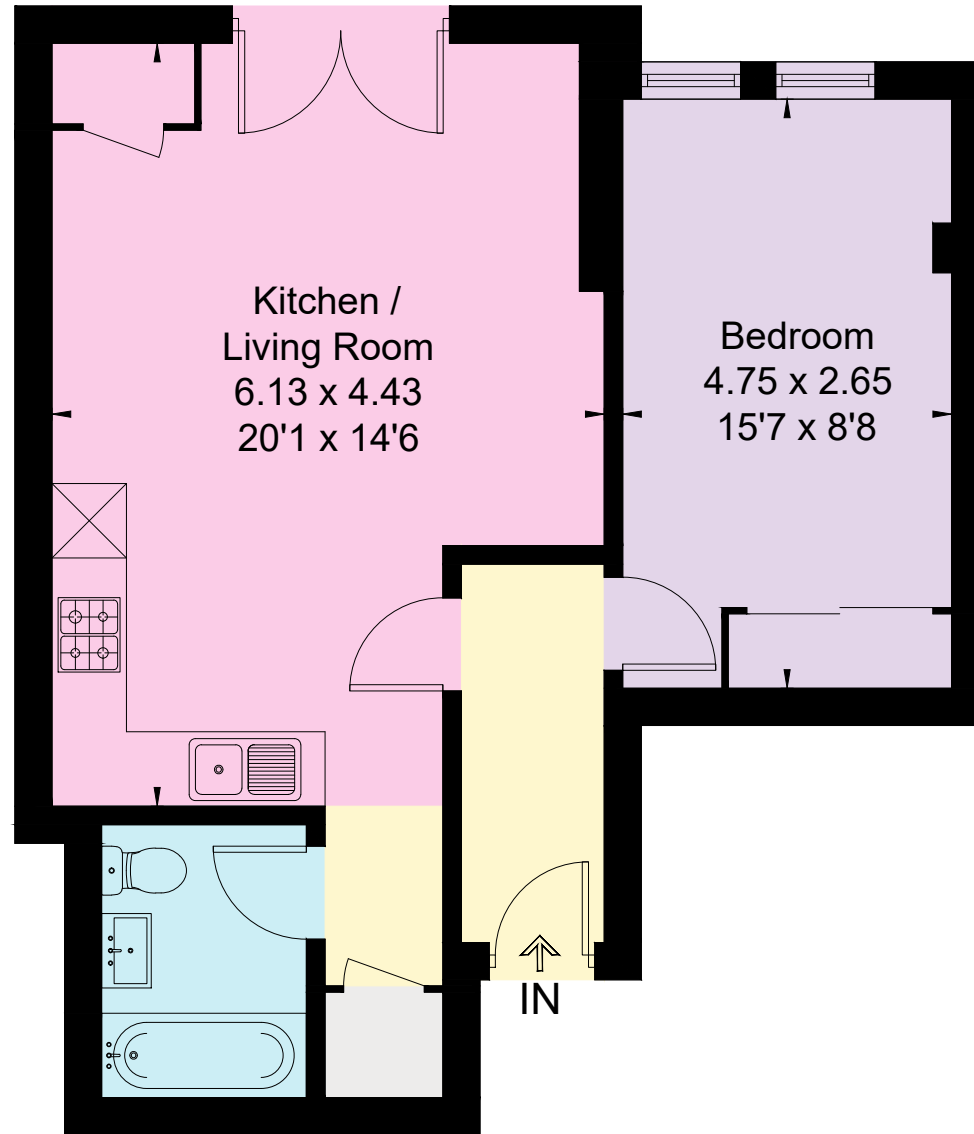

Approximate Floor Area = 48.7 sq m / 524 sq ft

## First Floor

This floor plan has been drawn in accordance with RICS Property Measurement 2nd edition.

All measurements, including the floor area, are approximate and for illustrative purposes only. @fourwalls-group.com #82652