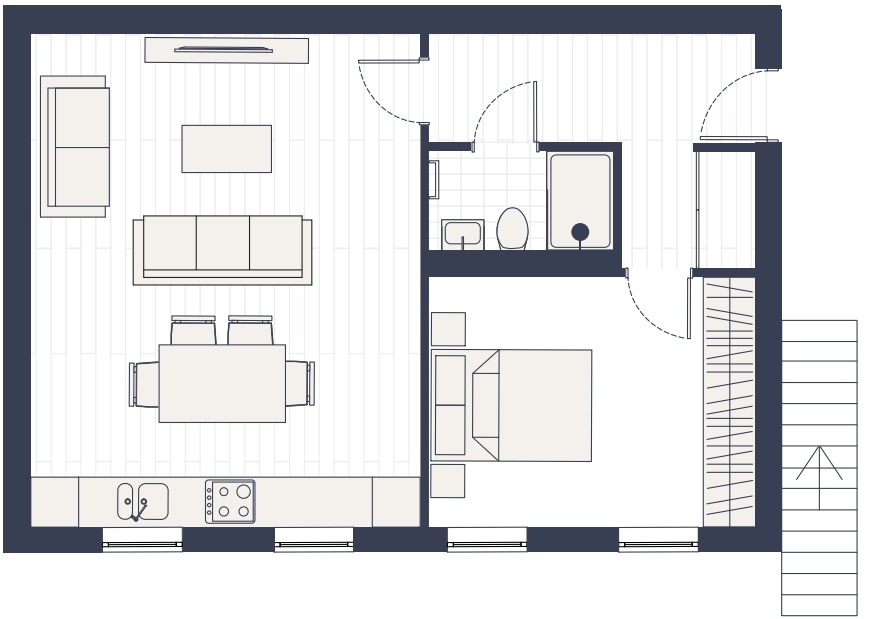

ARCHWAY
COURT

FLAT 1
1 BEDROOM
FIRST FLOOR

GROSS INTERNAL AREA
547 sq ft (50.8 sq m)

BEDROOM
3.9m x 3.0 m | 12'10" x 9'10"

LIVING / DINING / KITCHEN
4.6 m x 5.9 m | 15'1" x 19'4"

Please note floorplans are not to scale and illustrative of layout only. The dimensions provided refer to the two longest available measurements taken in straight lines within the room. Best efforts have been made to ensure the data provided is correct and while reasonable effort has been made to ensure accuracy, this cannot be guaranteed, and no representation or warranty is made in that regard.