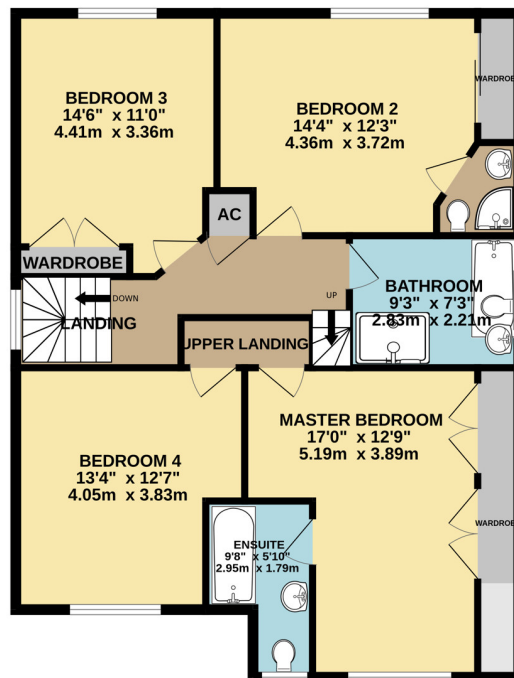

GROUND FLOOR  
1099 sq.ft. (102.1 sq.m.) approx.

1ST FLOOR  
958 sq.ft. (89.0 sq.m.) approx.

TOTAL FLOOR AREA : 2058 sq.ft. (191.2 sq.m.) approx.

Whilst every attempt has been made to ensure the accuracy of the floorplan contained here, measurements of doors, windows, rooms and any other items are approximate and no responsibility is taken for any error, omission or mis-statement. This plan is for illustrative purposes only and should be used as such by any prospective purchaser. The services, systems and appliances shown have not been tested and no guarantee as to their operability or efficiency can be given.