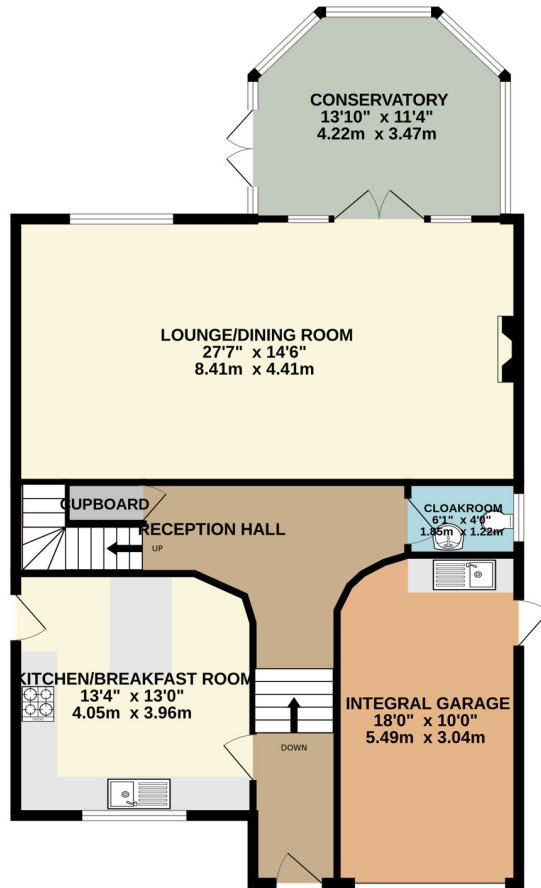

GROUND FLOOR  
1099 sq.ft. (102.1 sq.m.) approx.

1ST FLOOR  
958 sq.ft. (89.0 sq.m.) approx.

TOTAL FLOOR AREA : 2058 sq.ft. (191.2 sq.m.) approx.

Whilst every attempt has been made to ensure the accuracy of the floorplan contained here, measurements of doors, windows, rooms and any other items are approximate and no responsibility is taken for any error, omission or mis-statement. This plan is for illustrative purposes only and should be used as such by any prospective purchaser. The services, systems and appliances shown have not been tested and no guarantee as to their operability or efficiency can be given.