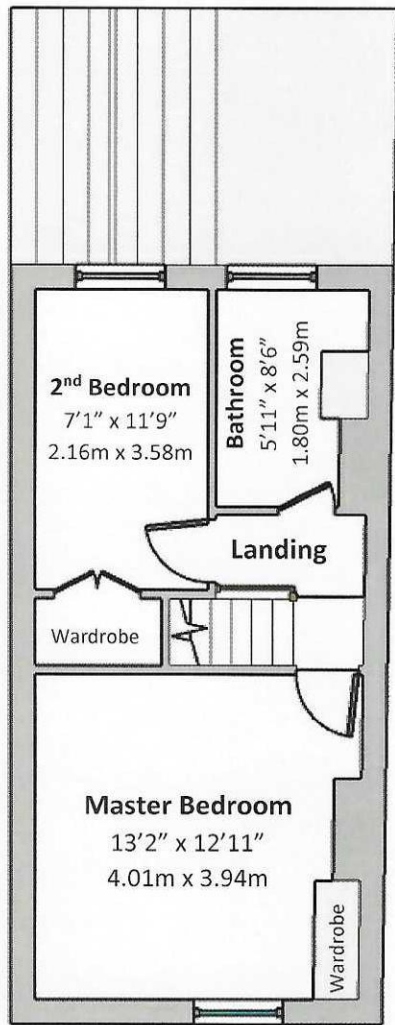

Ground Floor

Area approx. 456 sq ft (42 sq.m)

First Floor

Area approx. 319 sq ft (30 sq.m)

Total floor area approx.... 775 sq.ft (72 sq.m)

2D Floor Plan

Floor plans are for illustrative purposes only and should be used as such by a prospective purchaser. Measurements are approximate and no responsibility is taken for any error, omission or mis-statement and should not be relied upon for the purchase of carpets or any other fixtures or fittings.