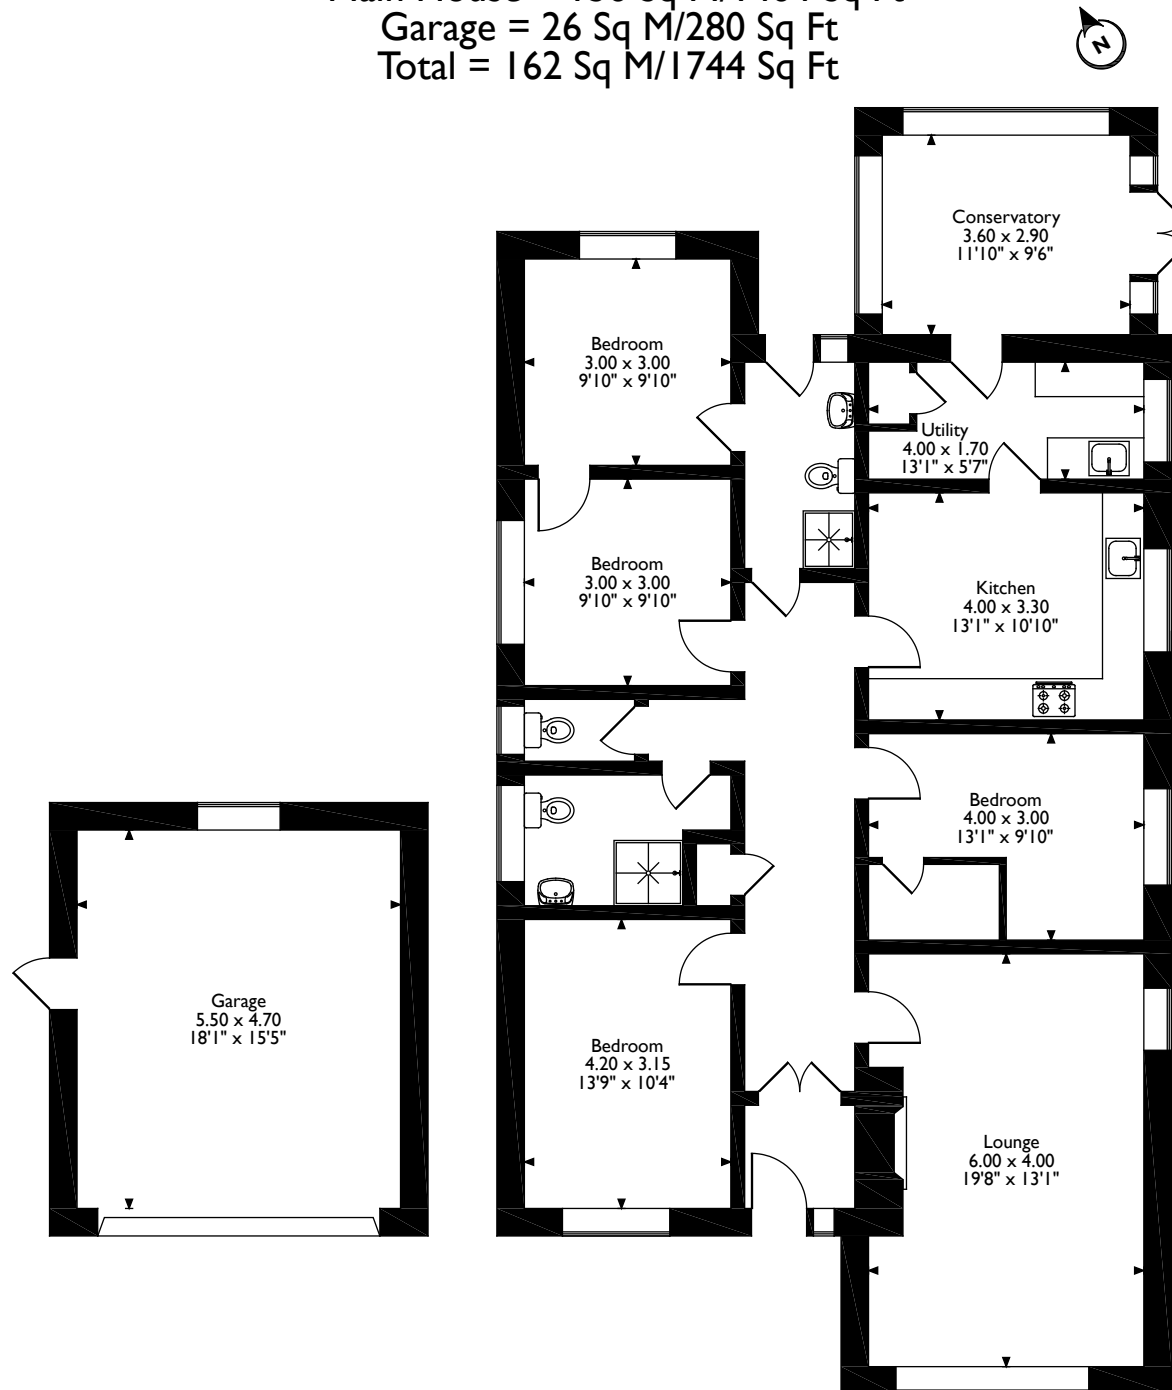

151 Rein Road, Tingley, Wakefield
Approximate Gross Internal Area
Main House = 136 Sq M/1464 Sq Ft
Garage = 26 Sq M/280 Sq Ft
Total = 162 Sq M/1744 Sq Ft

Please note that the location of doors, windows and other items are approximate and this floorplan is to be used for illustrative purposes only. Unauthorized reproduction is prohibited.