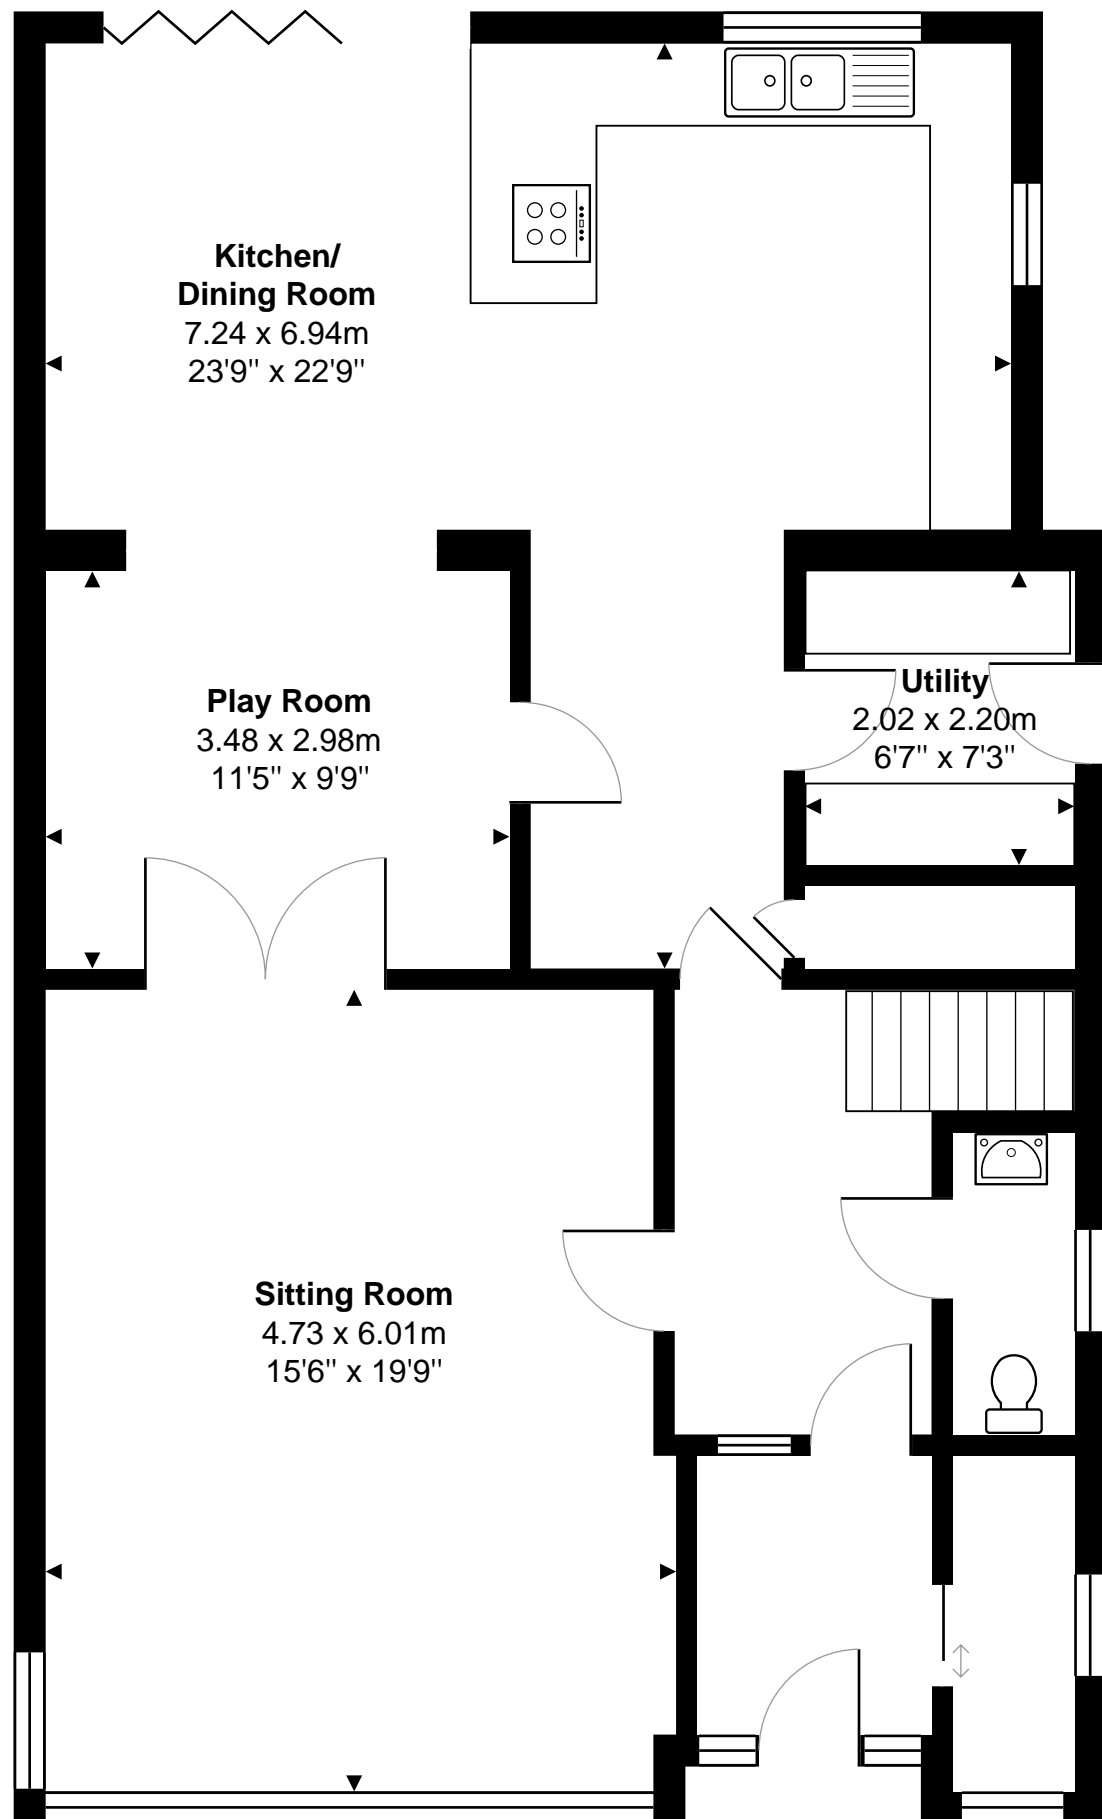

74 Leighton Rd, Weston, BATH

Total Area: 177.3 m² ... 1908 ft²

All measurements are approximate and for display purposes only