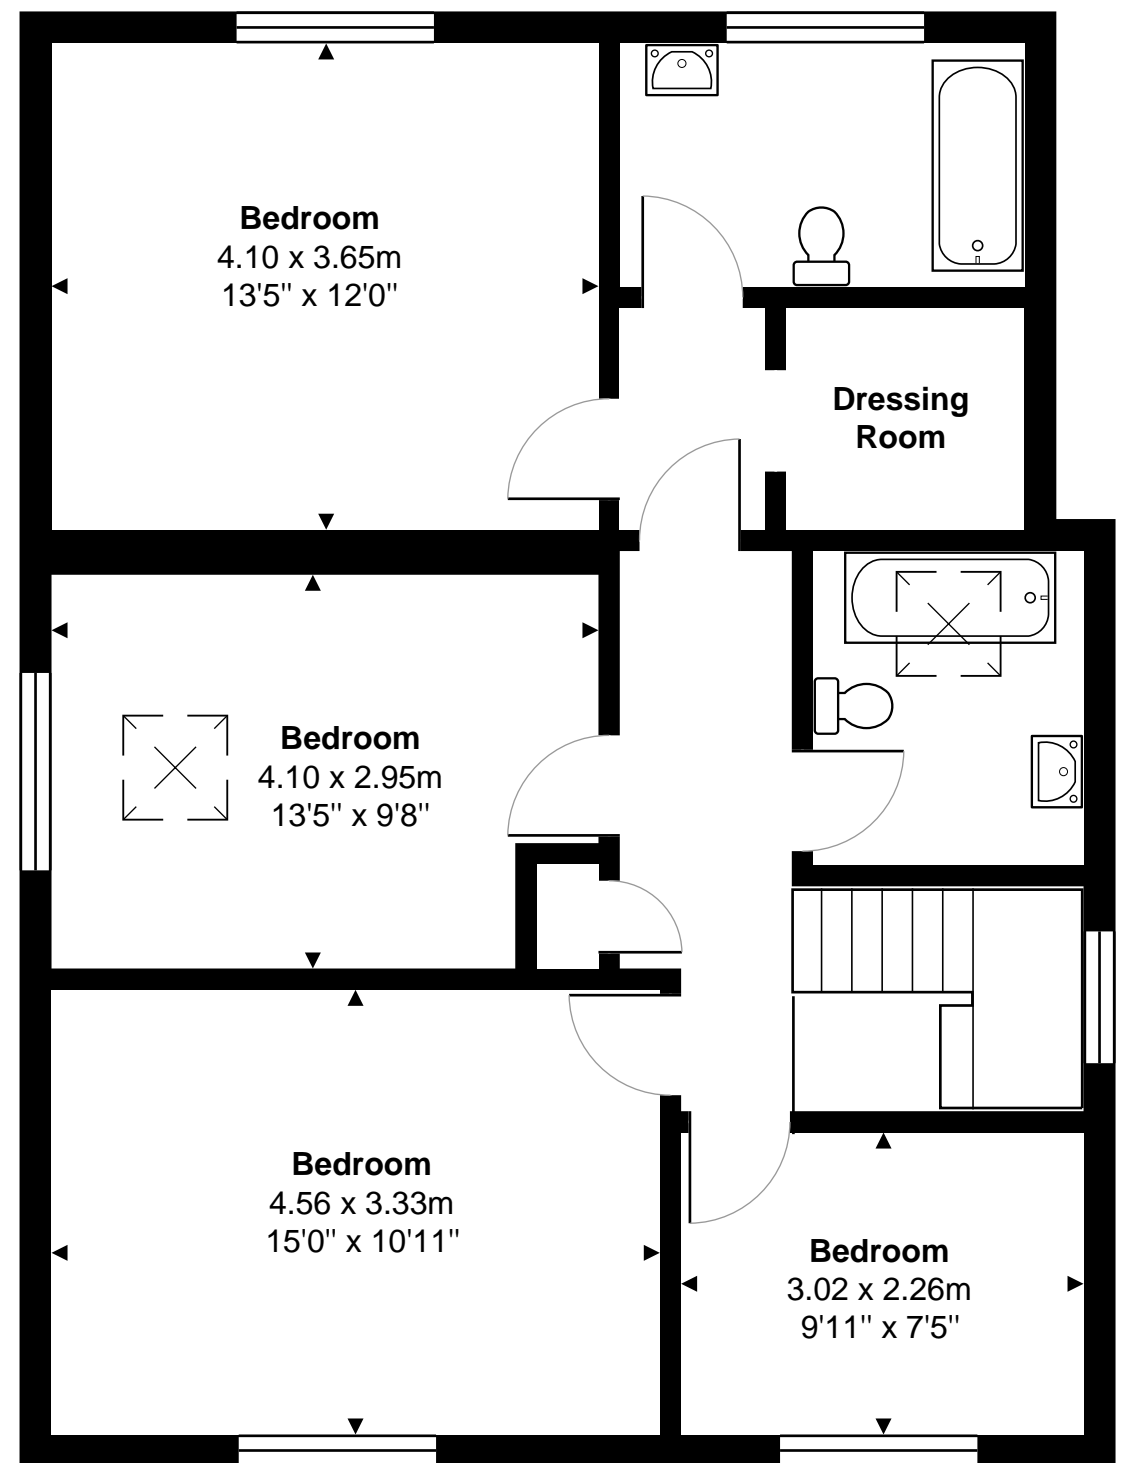

74 Leighton Rd, Weston, BATH

Total Area: 177.3 m² ... 1908 ft²

All measurements are approximate and for display purposes only