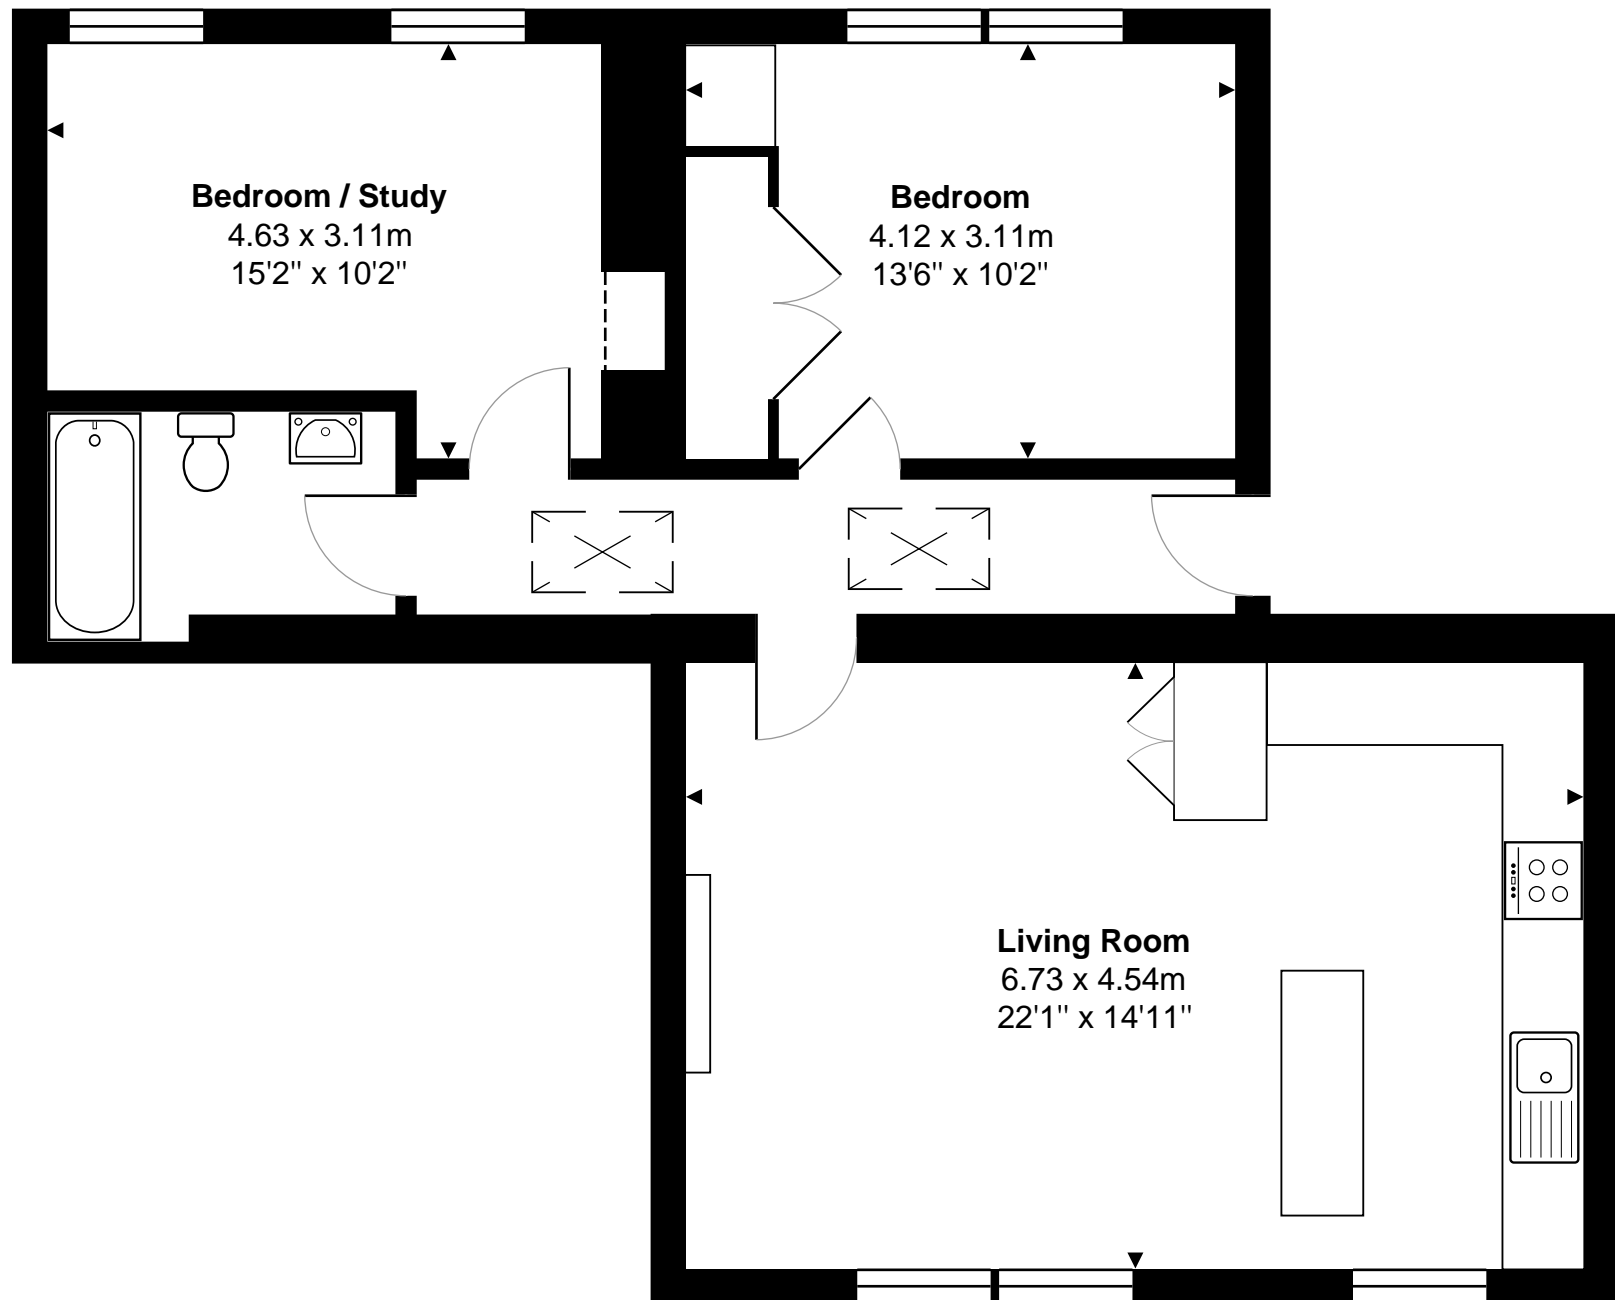

Flat 6, 4 Duke Street, Bath

Total Area: 70.4 m<sup>2</sup> ... 757 ft<sup>2</sup>

All measurements are approximate and for display purposes only