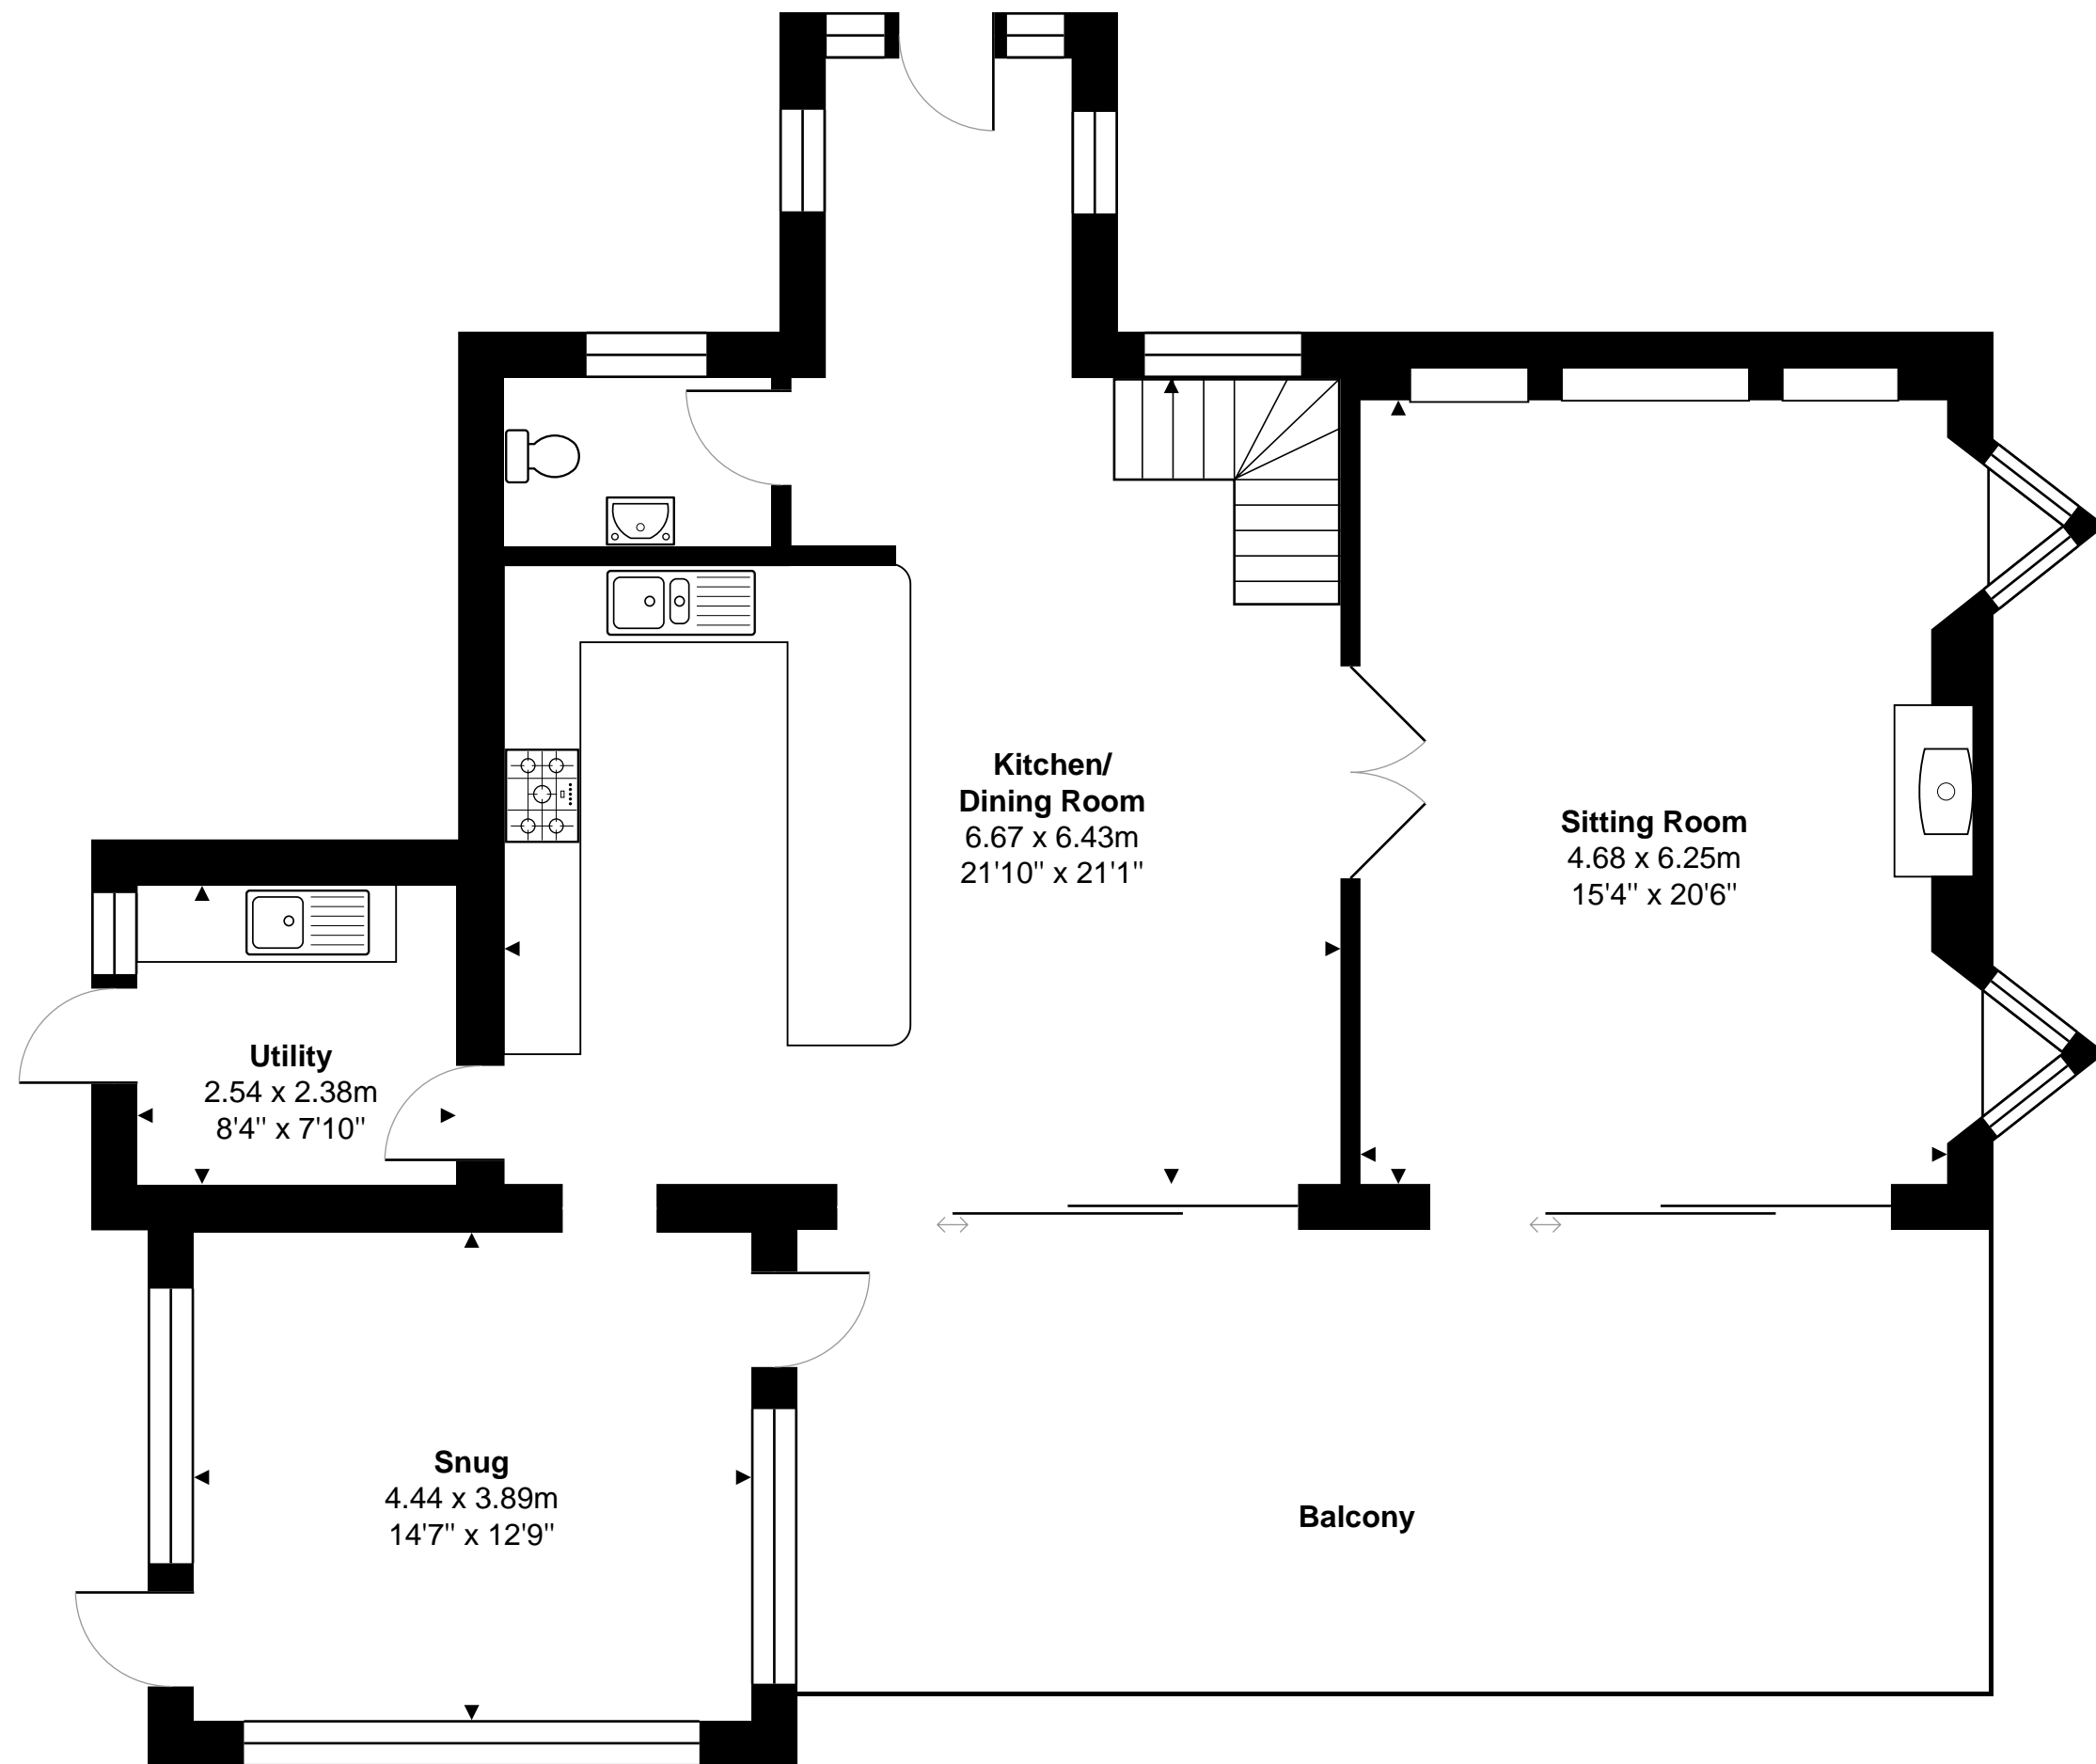

Tredegar, Upper Swainswick, Bath

Gross Internal Area: 180.3 m² ... 1941 ft² (excluding balcony)

All measurements are approximate and for display purposes only