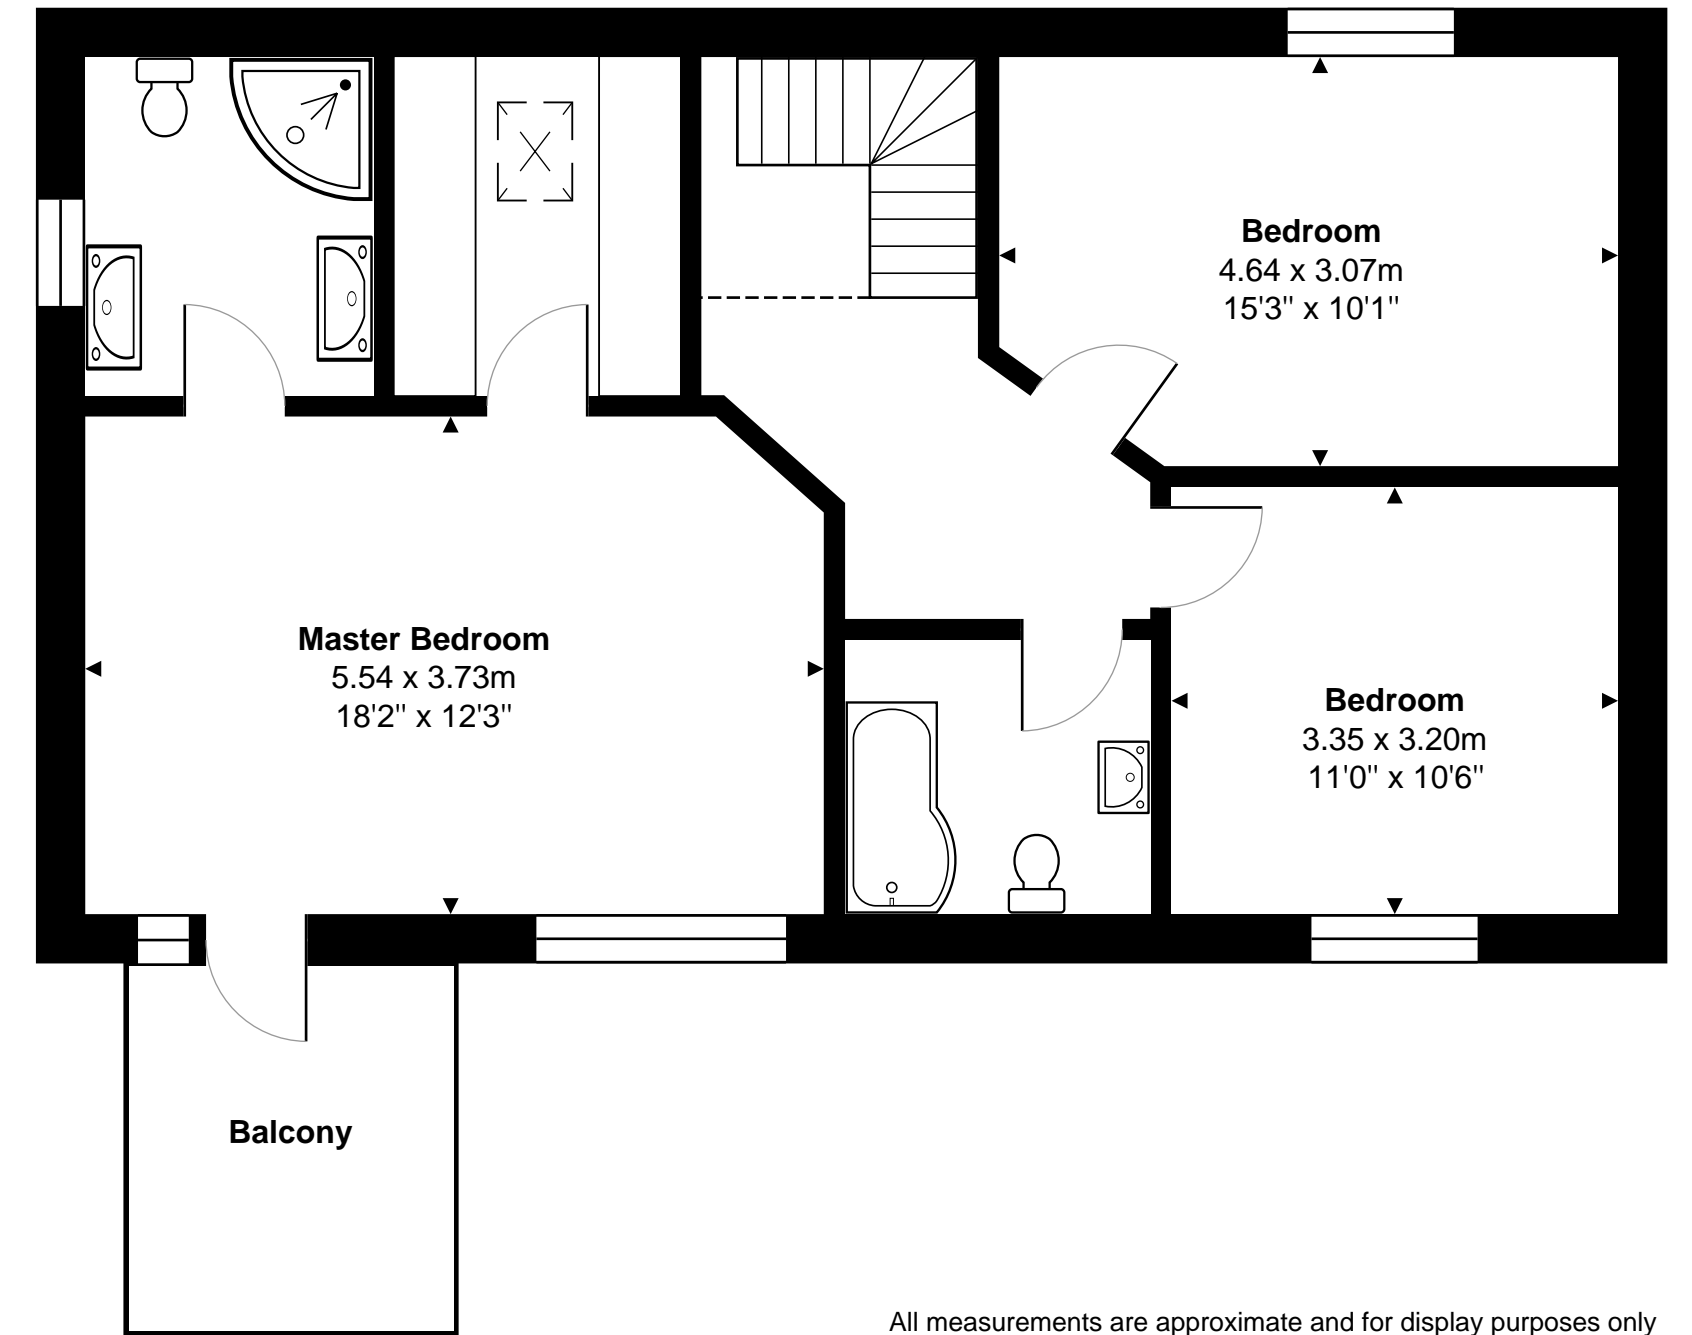

Tredegar, Upper Swainswick, Bath

Gross Internal Area: 180.3 m² ... 1941 ft² (excluding balcony)

All measurements are approximate and for display purposes only