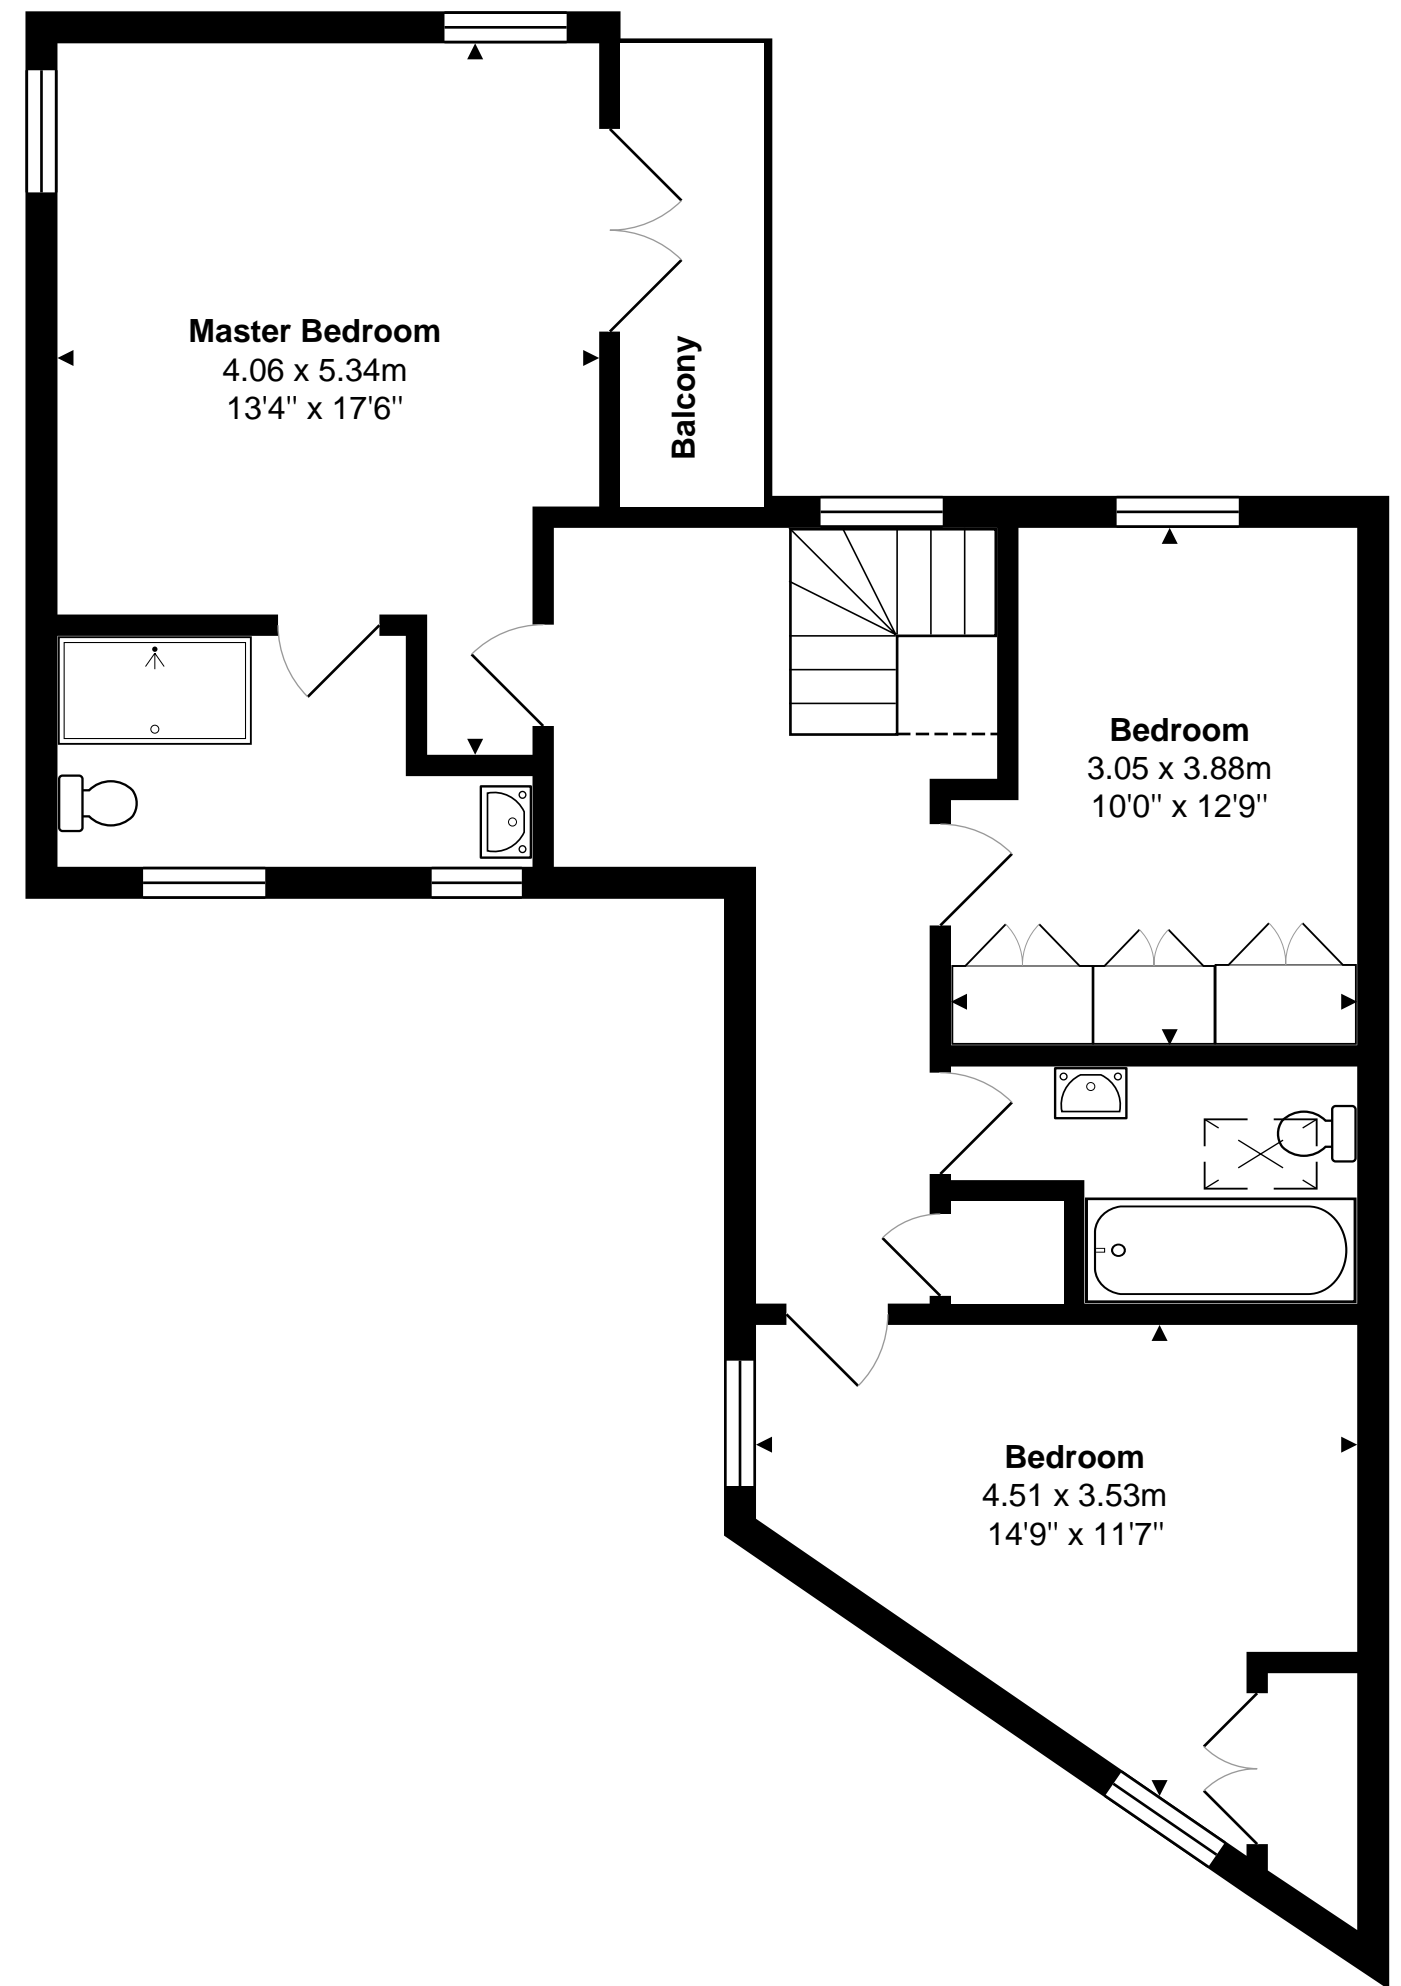

6 Upper Lansdown Mews, Bath

Total Area: 157.7 m<sup>2</sup> ... 1697 ft<sup>2</sup> (excluding balcony)

All measurements are approximate and for display purposes only