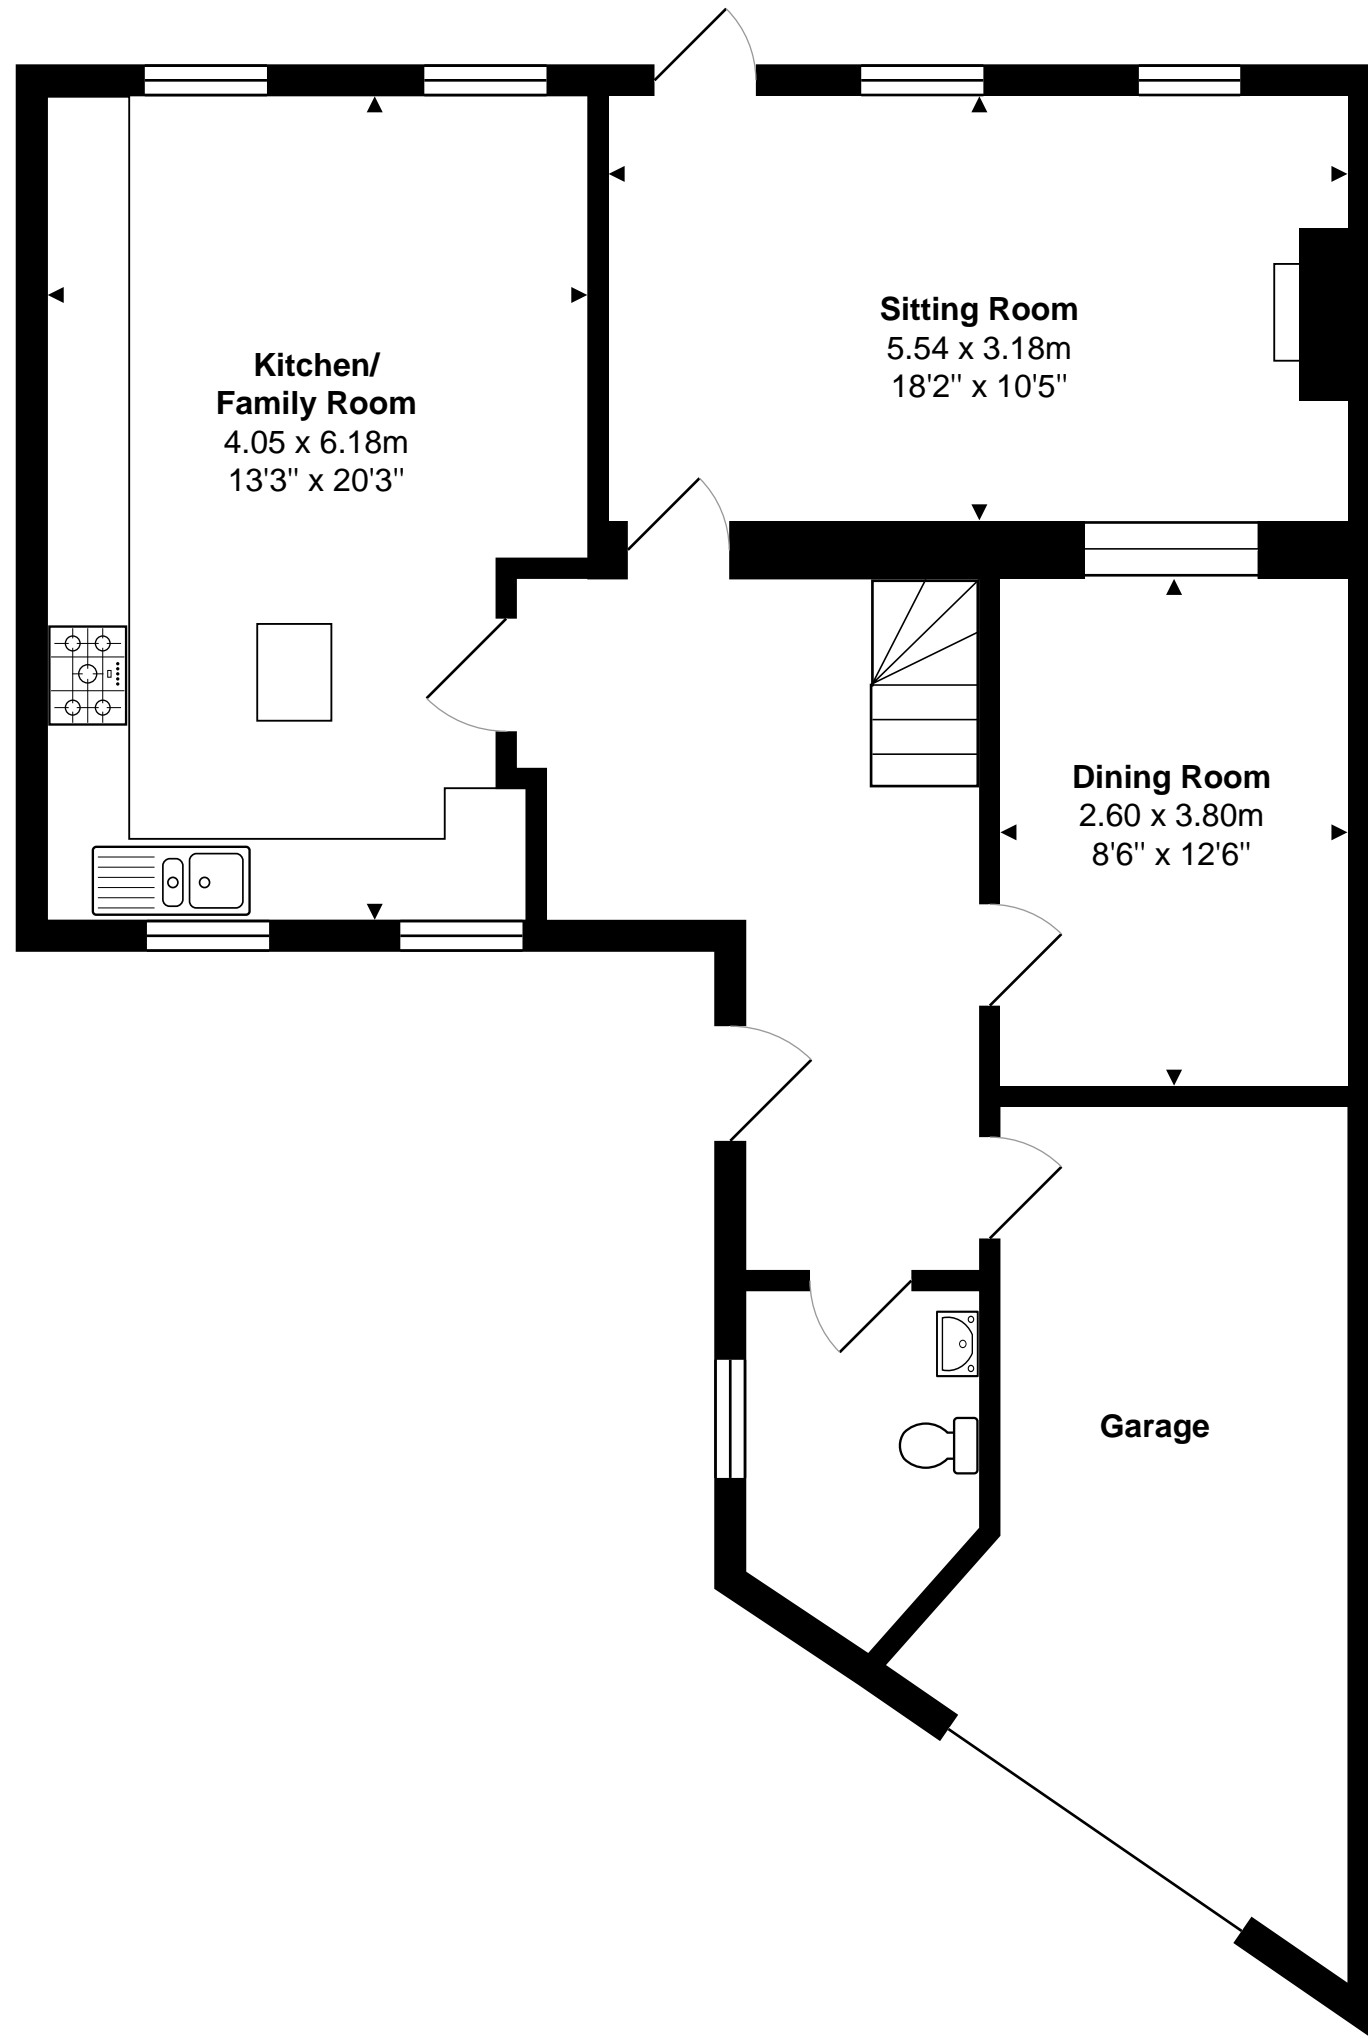

6 Upper Lansdown Mews, Bath

Total Area: 157.7 m<sup>2</sup> ... 1697 ft<sup>2</sup> (excluding balcony)

All measurements are approximate and for display purposes only