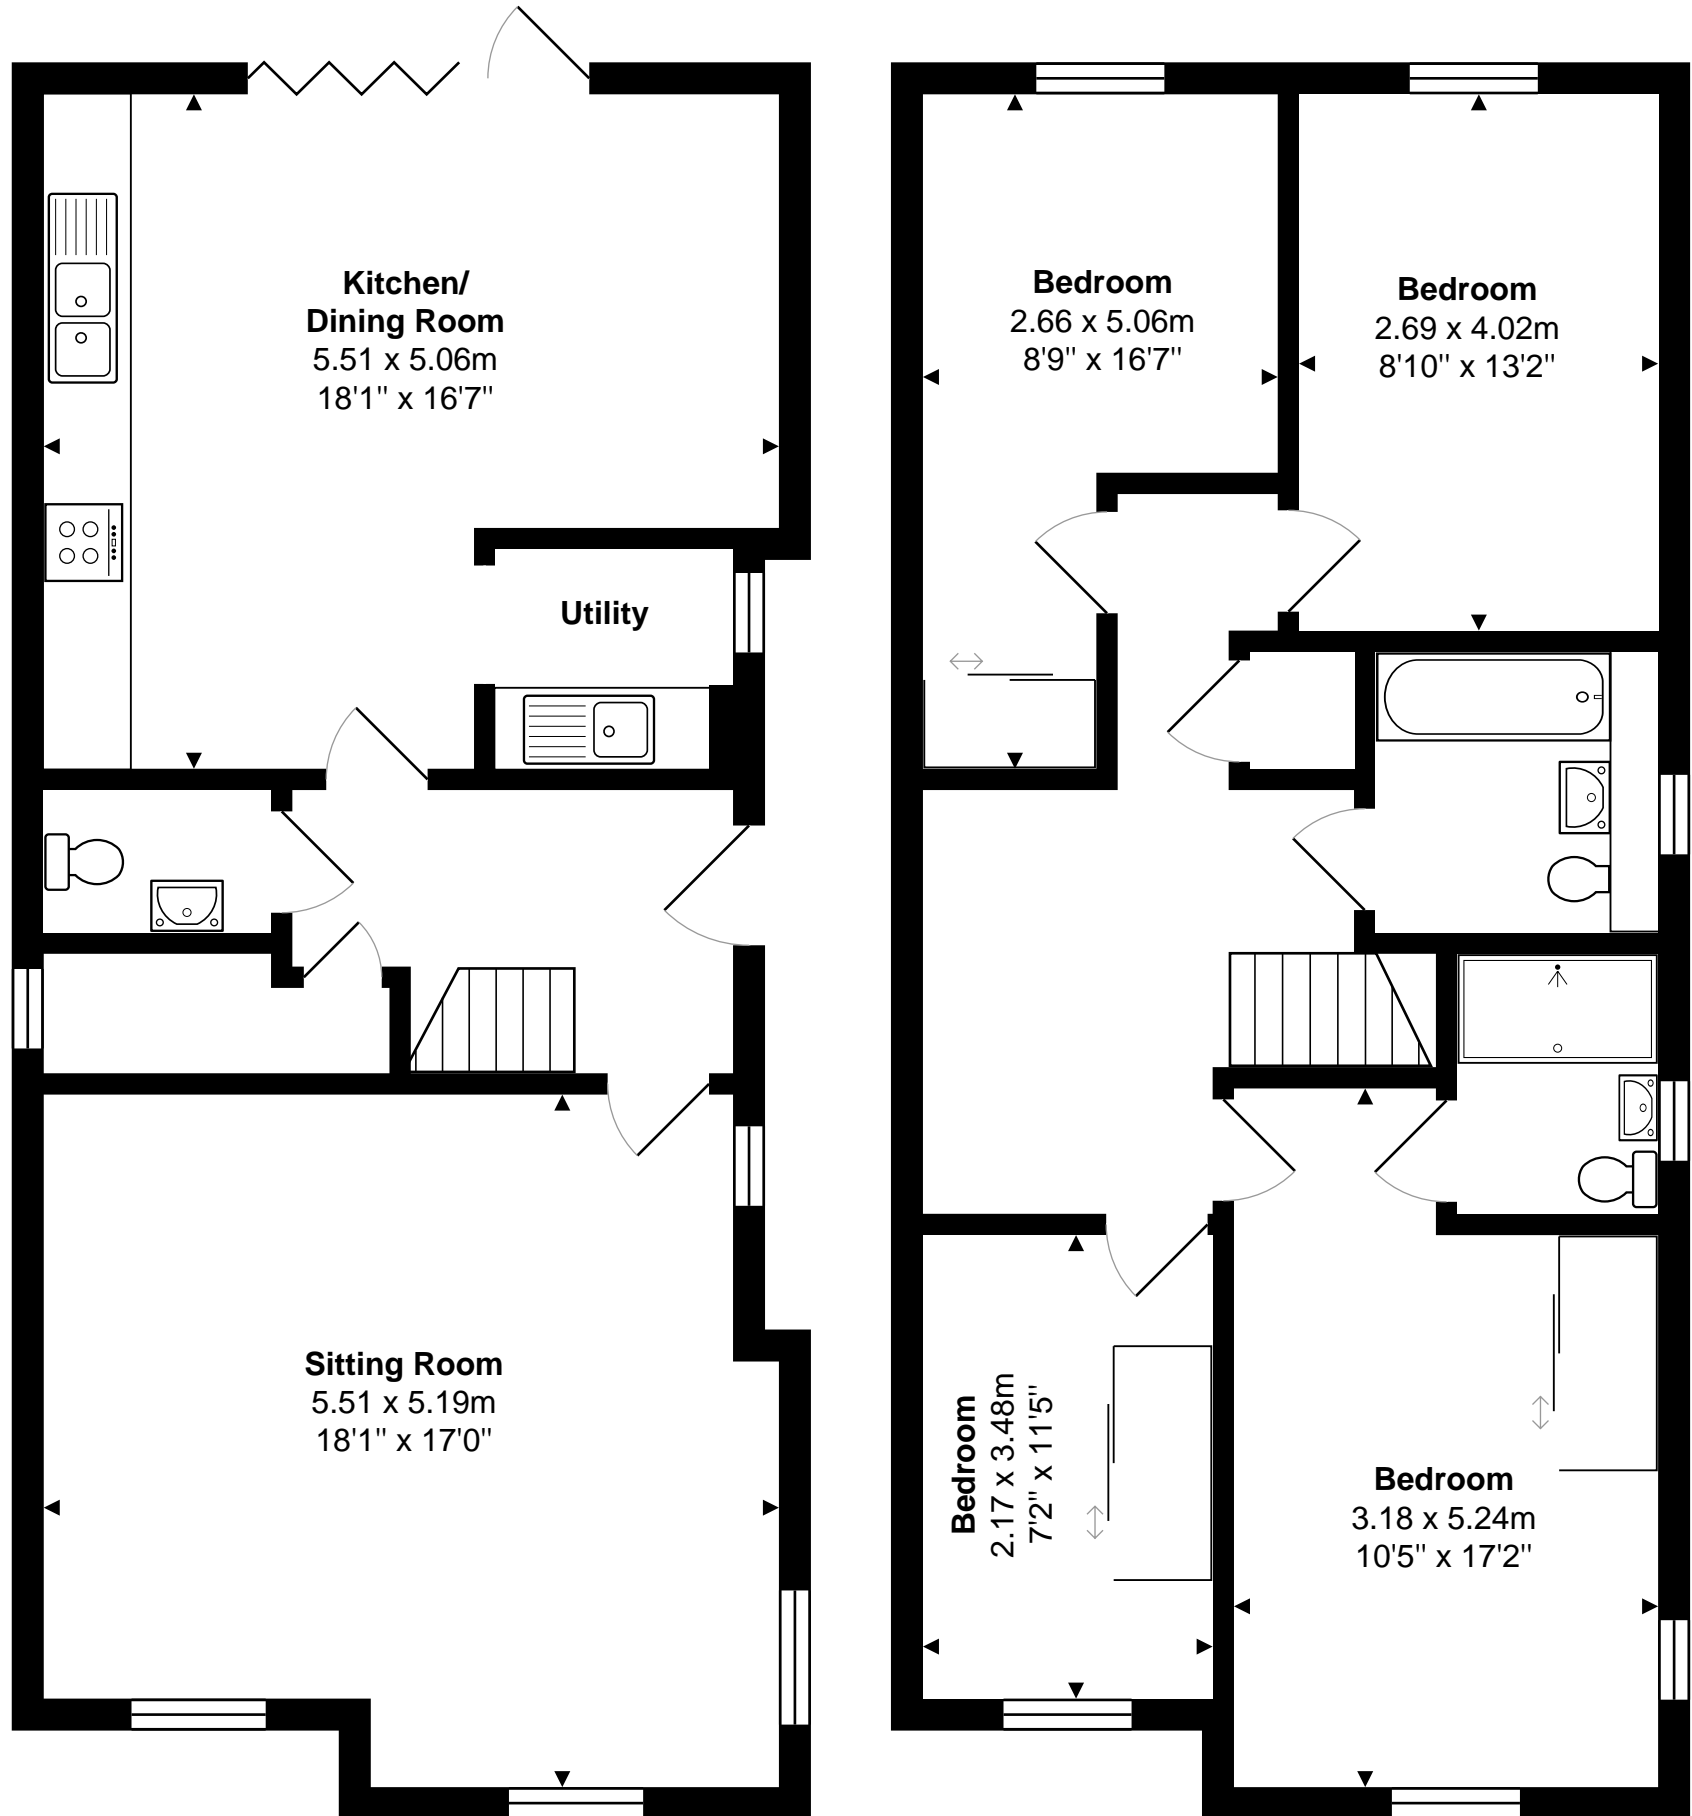

1 Ferris Road, Combe Down, Bath  
Total Area: 134.6 m<sup>2</sup> ... 1449 ft<sup>2</sup>

All measurements are approximate and for display purposes only