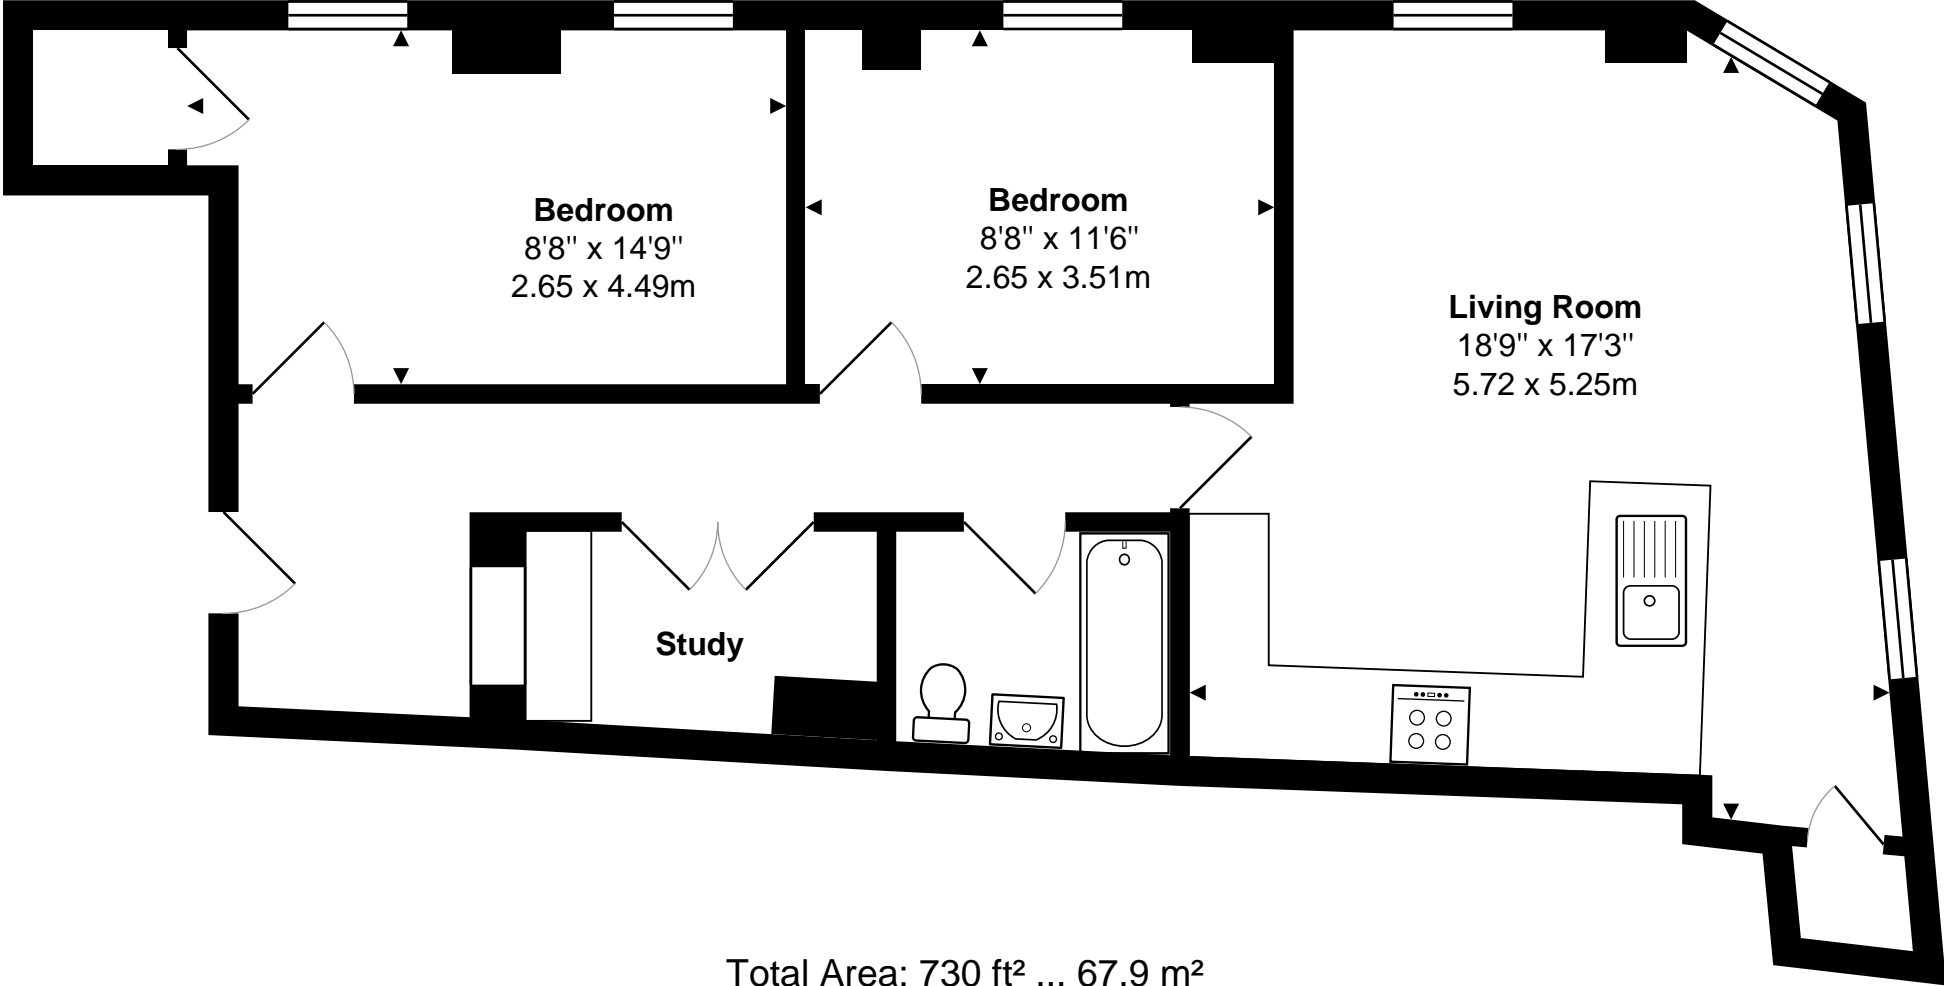

Flat 2, 11 Union Passage, Bath

Total Area: 730 ft² ... 67.9 m²
All measurements are approximate and for display purposes only