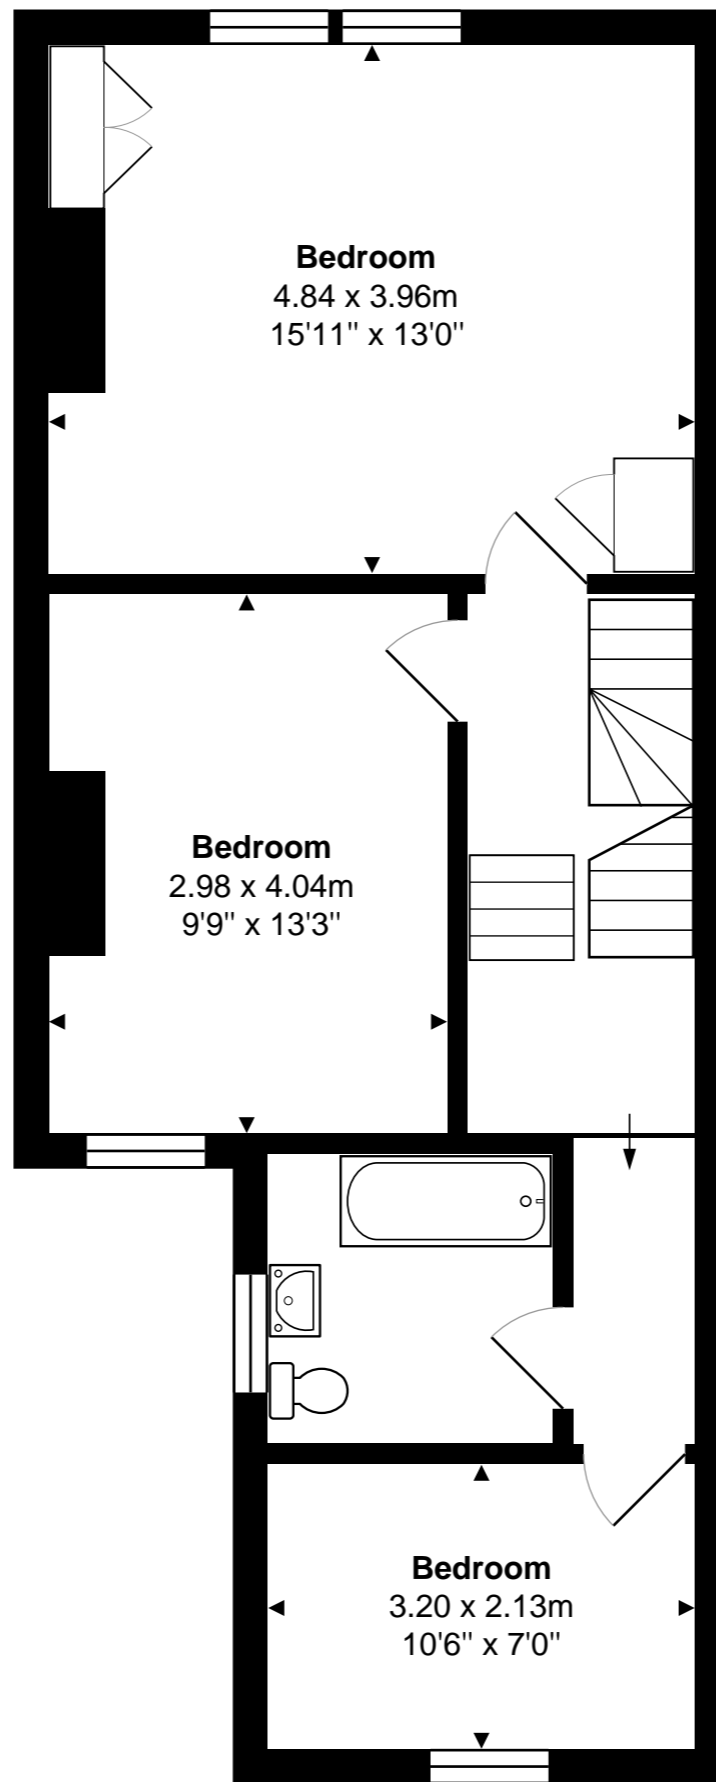

54 Rockliffe Rd, Bath

Total Area: 155.1 m<sup>2</sup> ... 1670 ft<sup>2</sup>

All measurements are approximate and for display purposes only