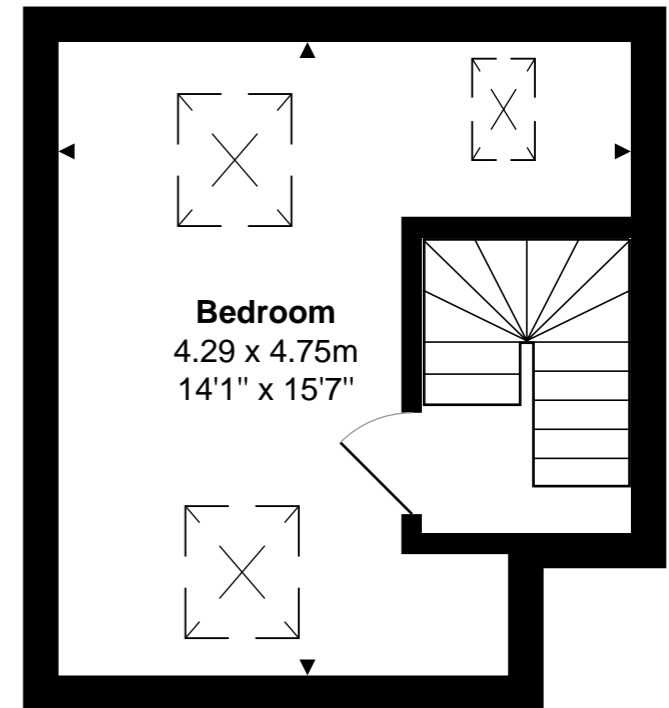

54 Rockliffe Rd, Bath

Total Area: 155.1 m<sup>2</sup> ... 1670 ft<sup>2</sup>

All measurements are approximate and for display purposes only