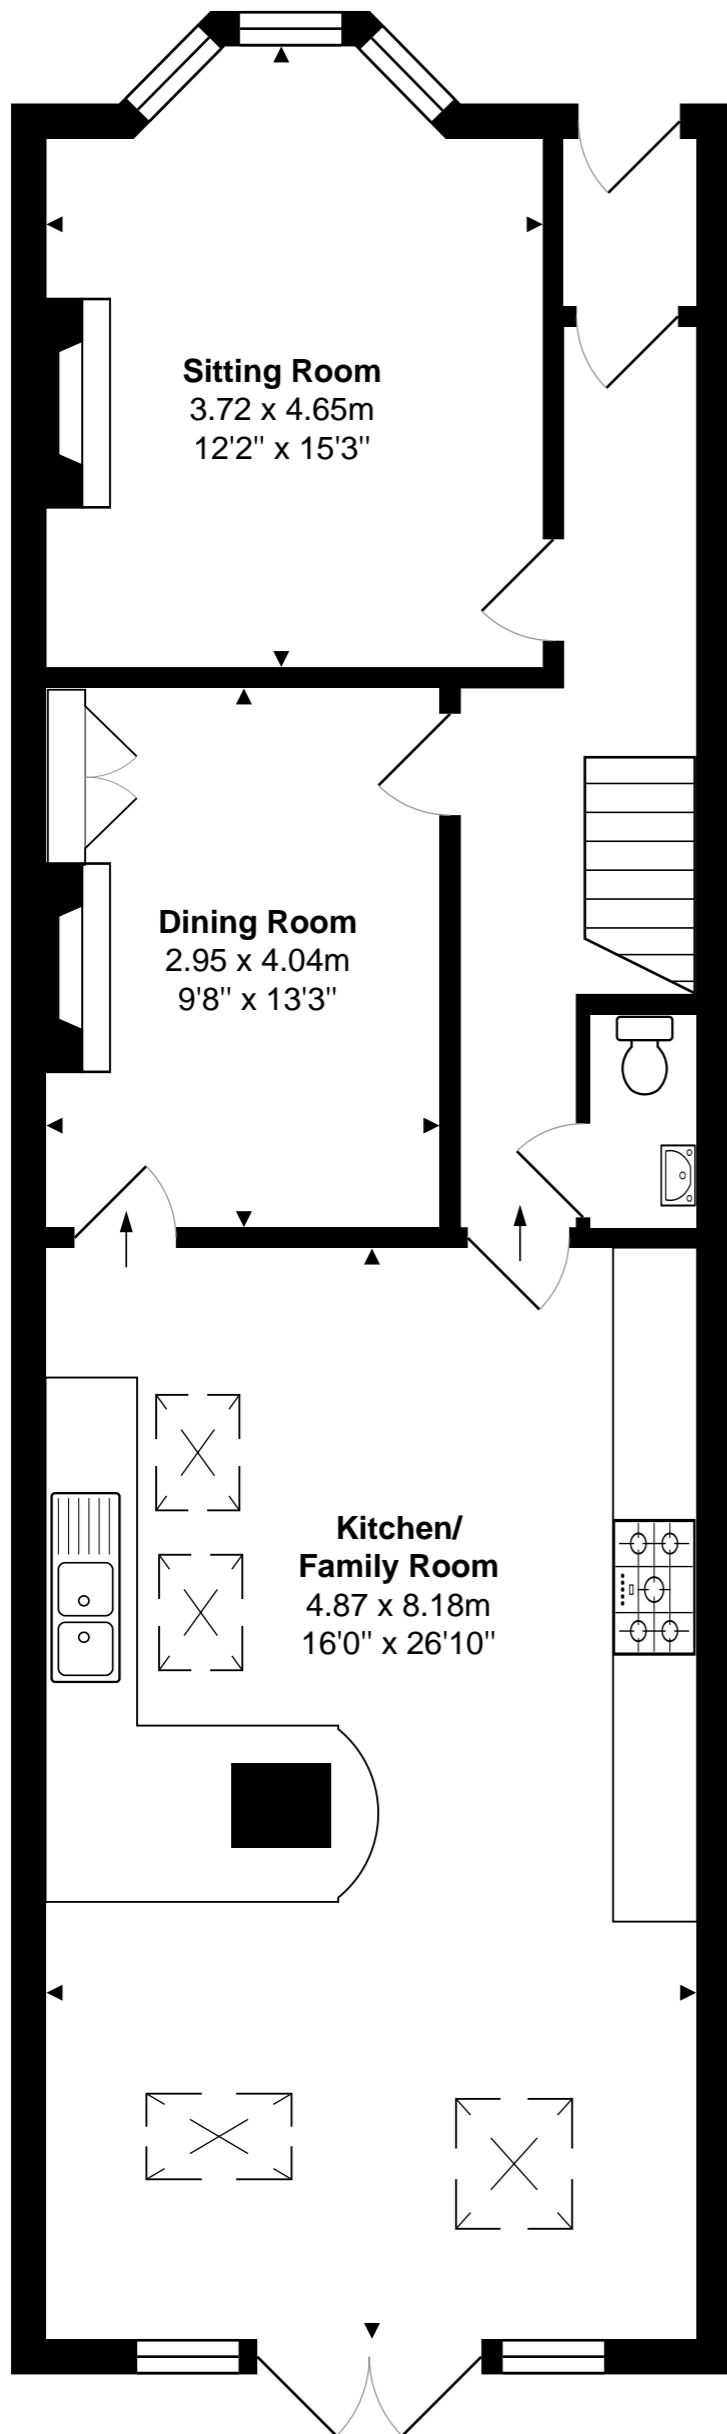

54 Rockliffe Rd, Bath

Total Area: 155.1 m<sup>2</sup> ... 1670 ft<sup>2</sup>

All measurements are approximate and for display purposes only