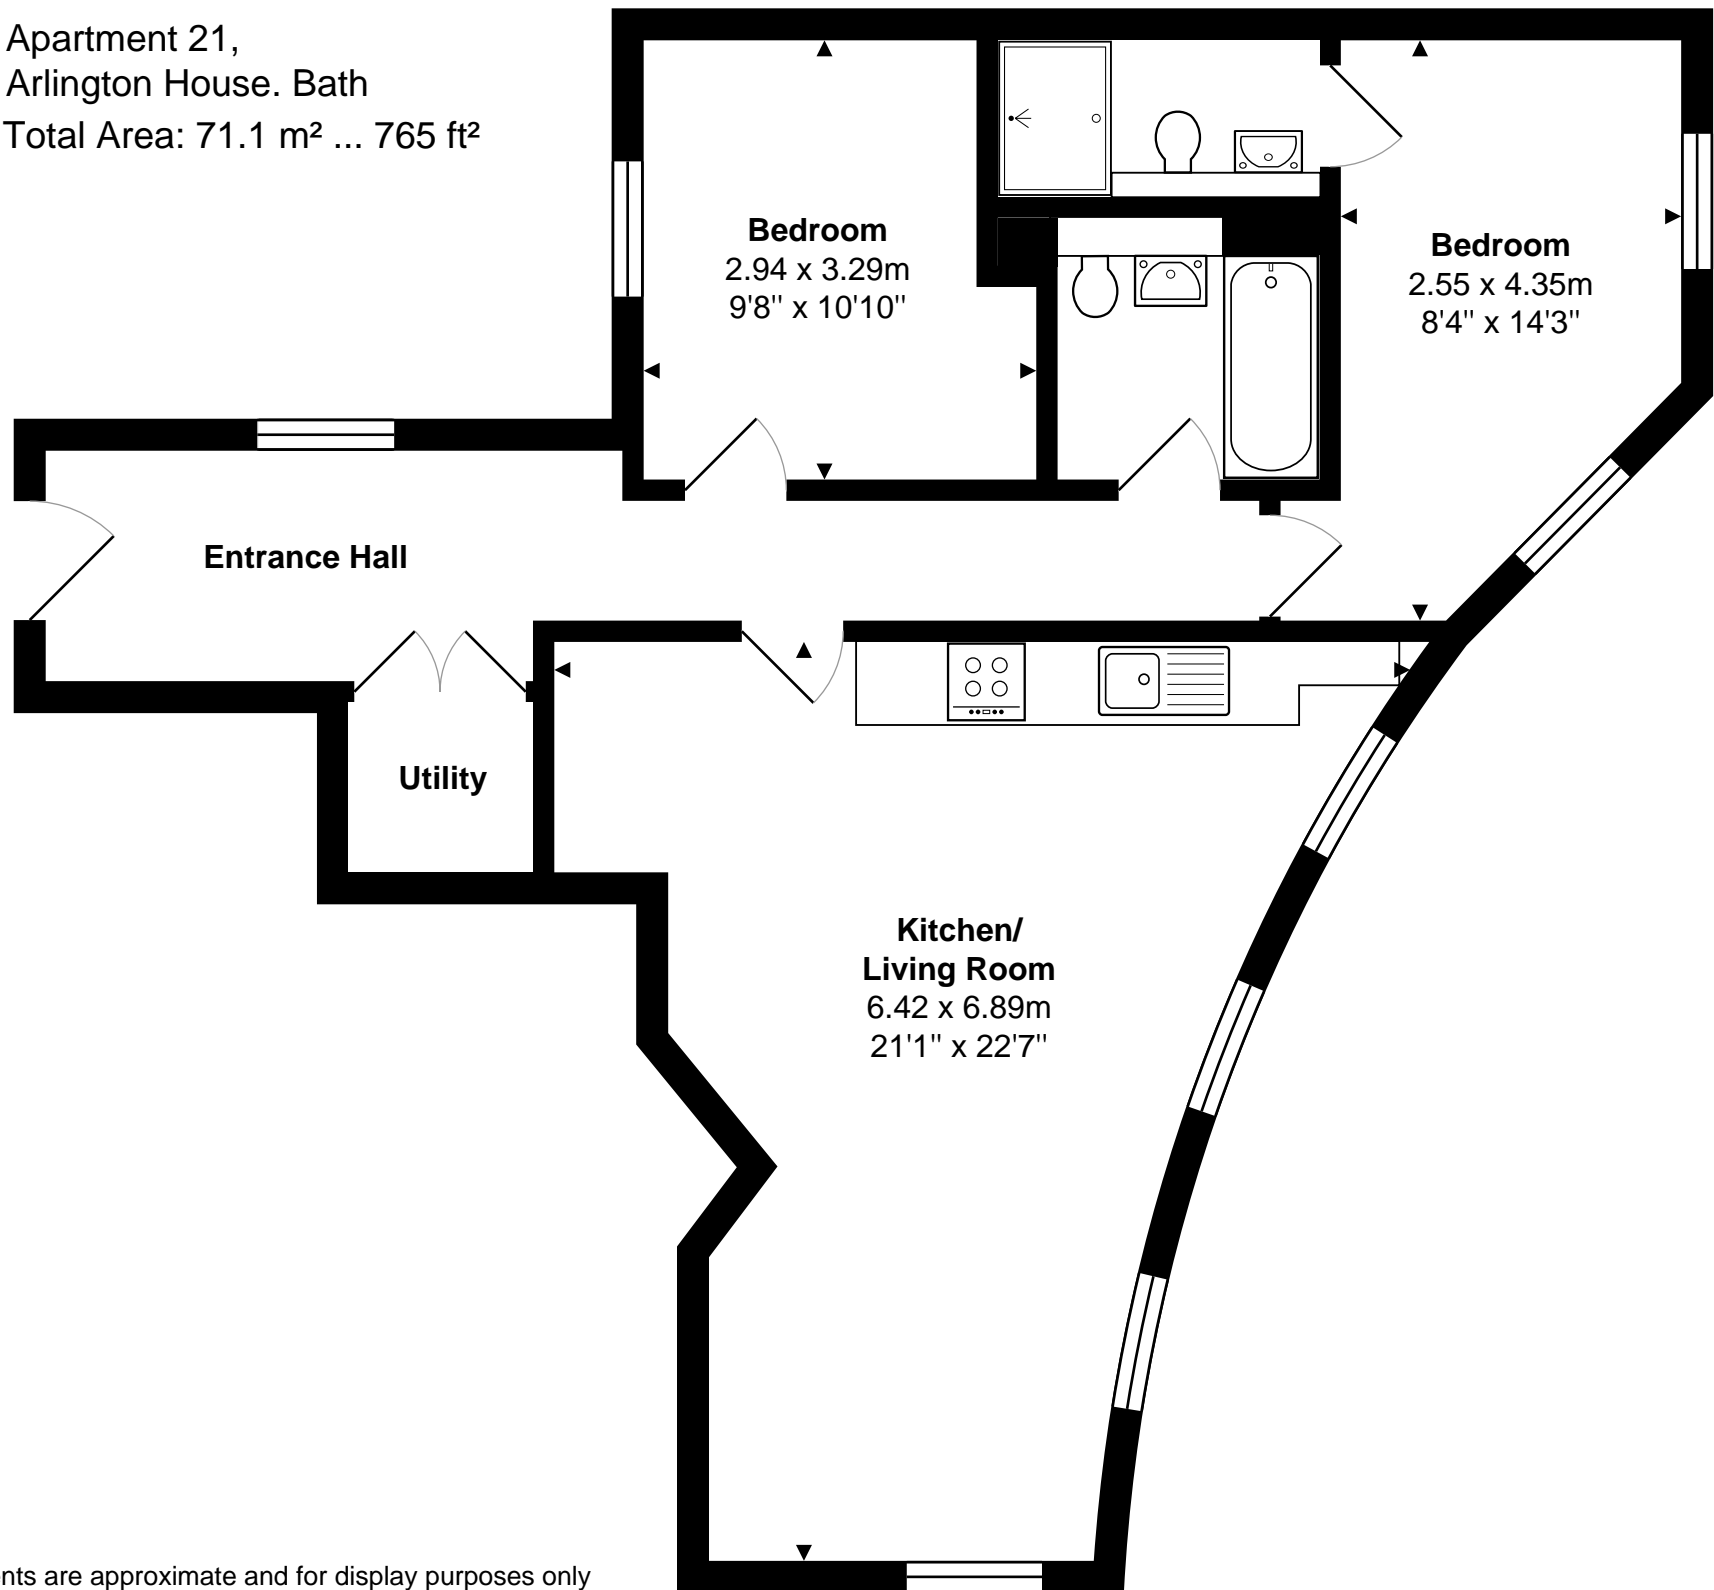

Apartment 21,  
Arlington House. Bath  
Total Area: 71.1 m<sup>2</sup> ... 765 ft<sup>2</sup>

All measurements are approximate and for display purposes only