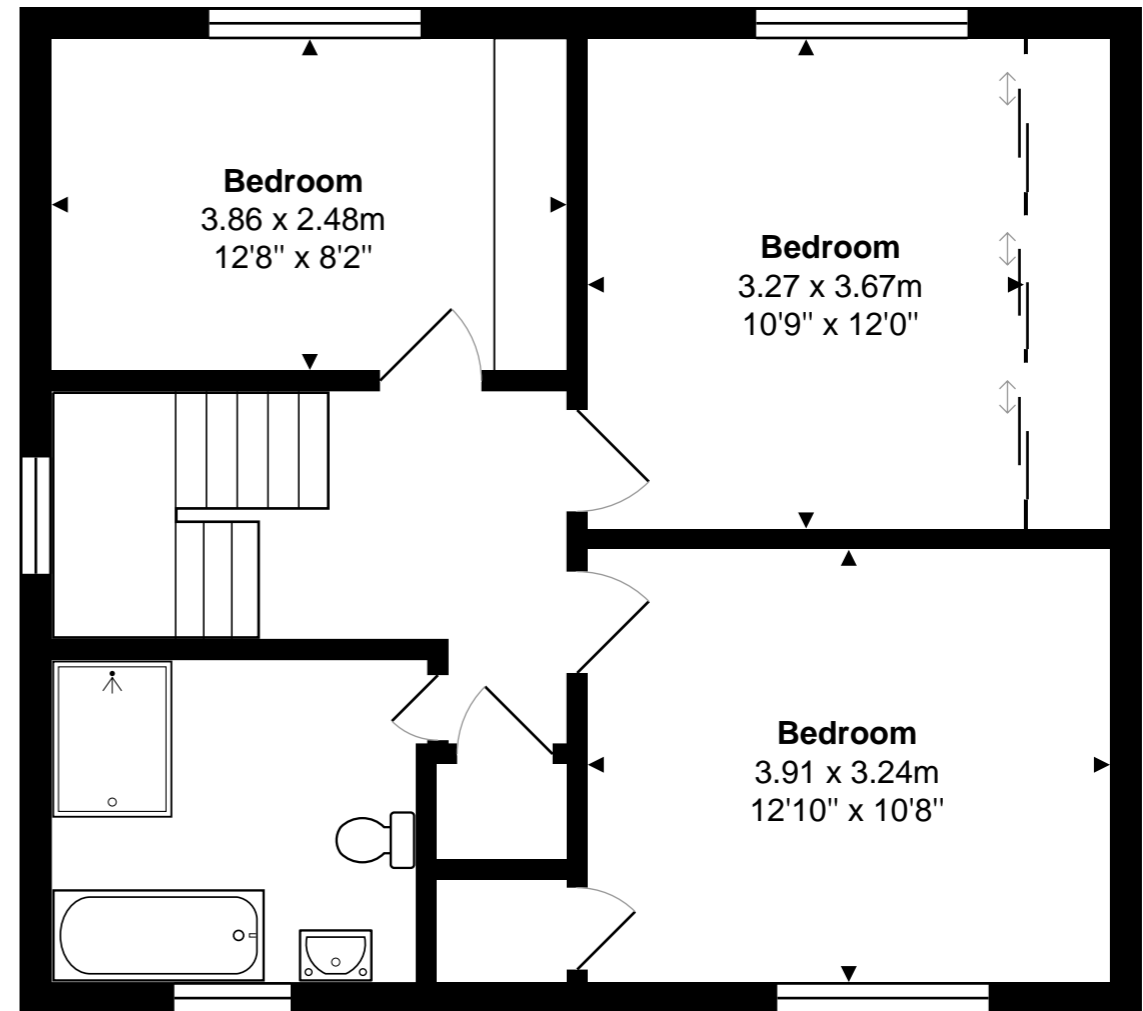

16 Duncan Gardens, Weston, Bath  
Total Area: 121.4 m<sup>2</sup> ... 1307 ft<sup>2</sup>

All measurements are approximate and for display purposes only