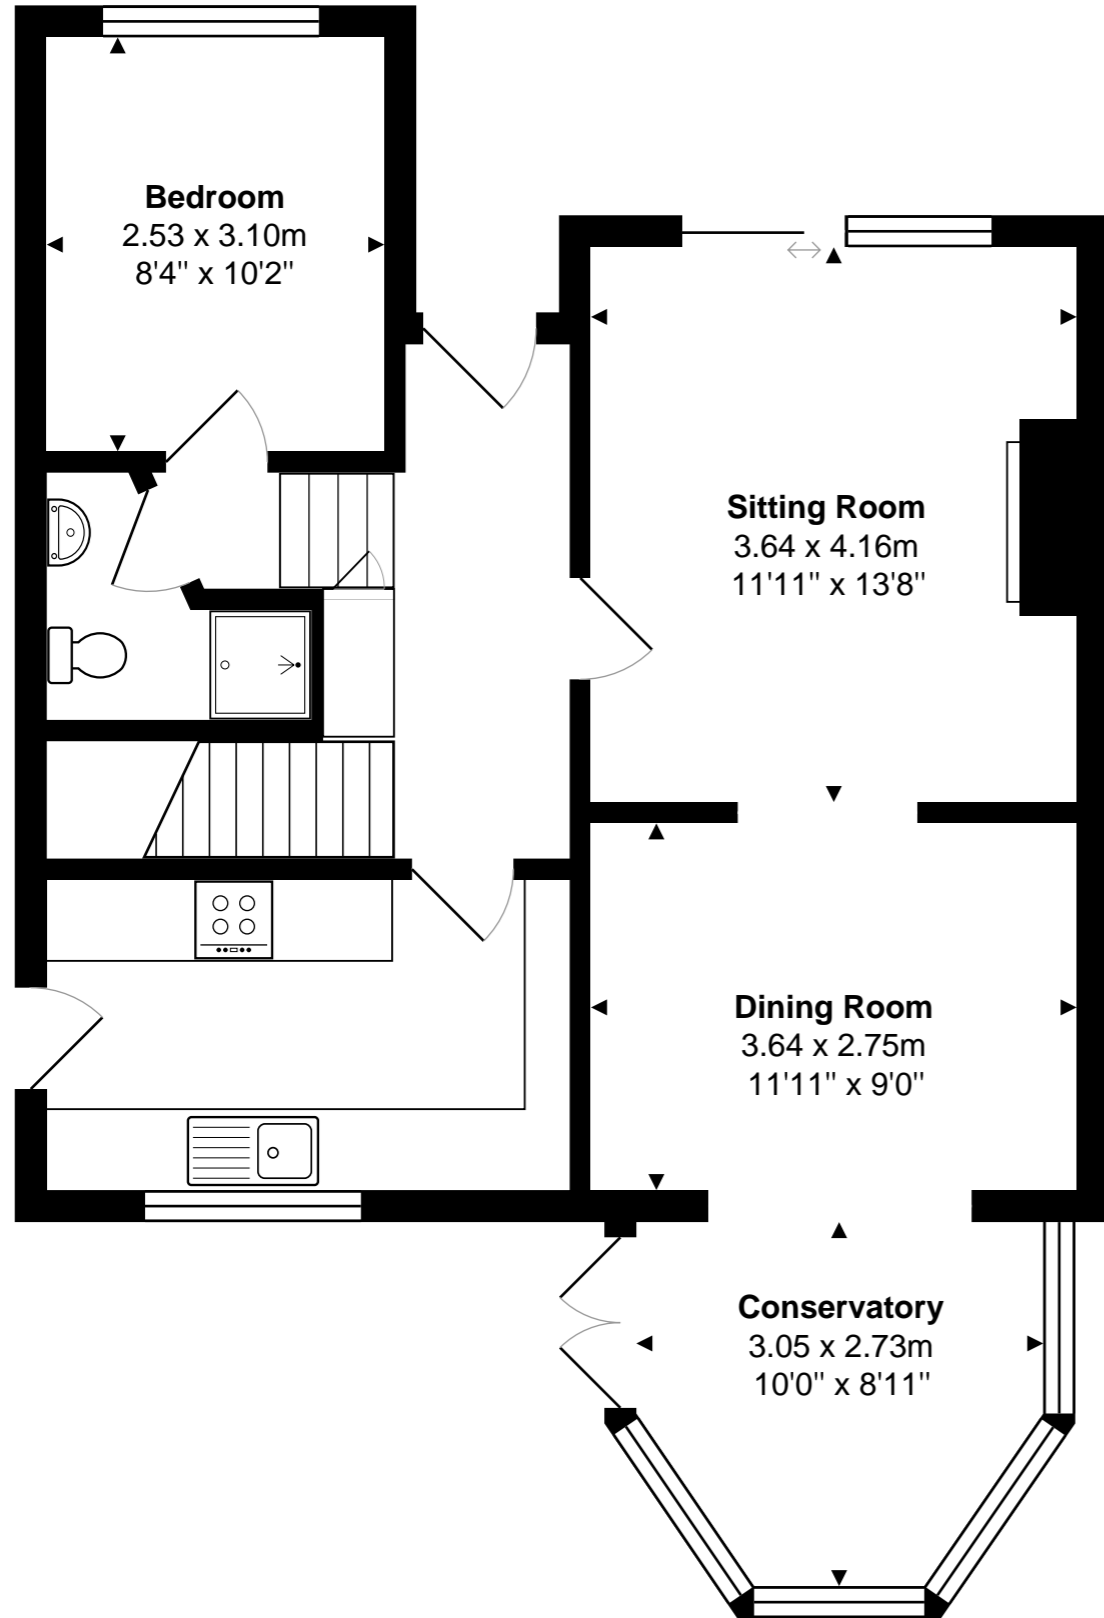

16 Duncan Gardens, Weston, Bath  
Total Area: 121.4 m<sup>2</sup> ... 1307 ft<sup>2</sup>

All measurements are approximate and for display purposes only