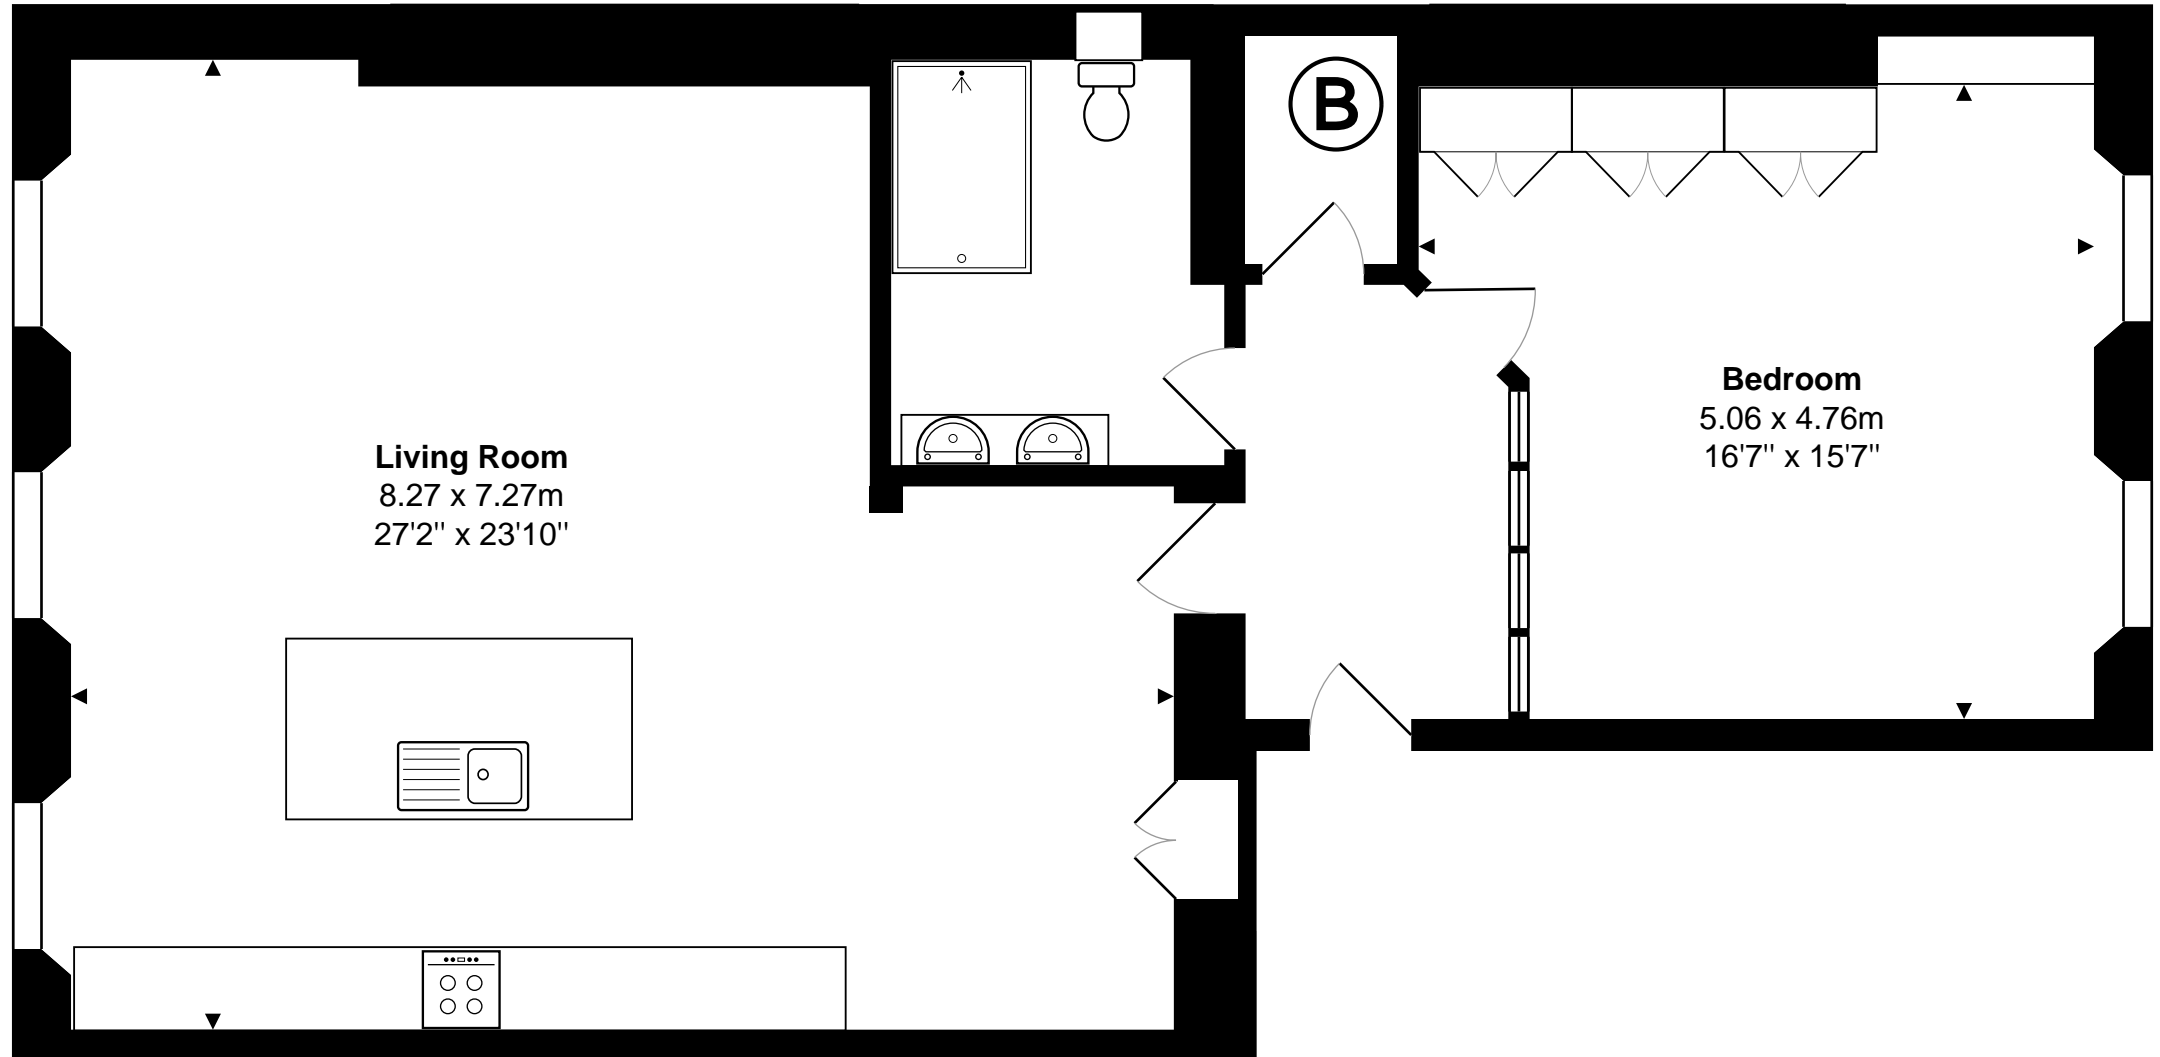

First Floor Flat, 13 Lansdown Crescent, Bath  
Total Area: 92.8 m<sup>2</sup> ... 999 ft<sup>2</sup>

All measurements are approximate and for display purposes only