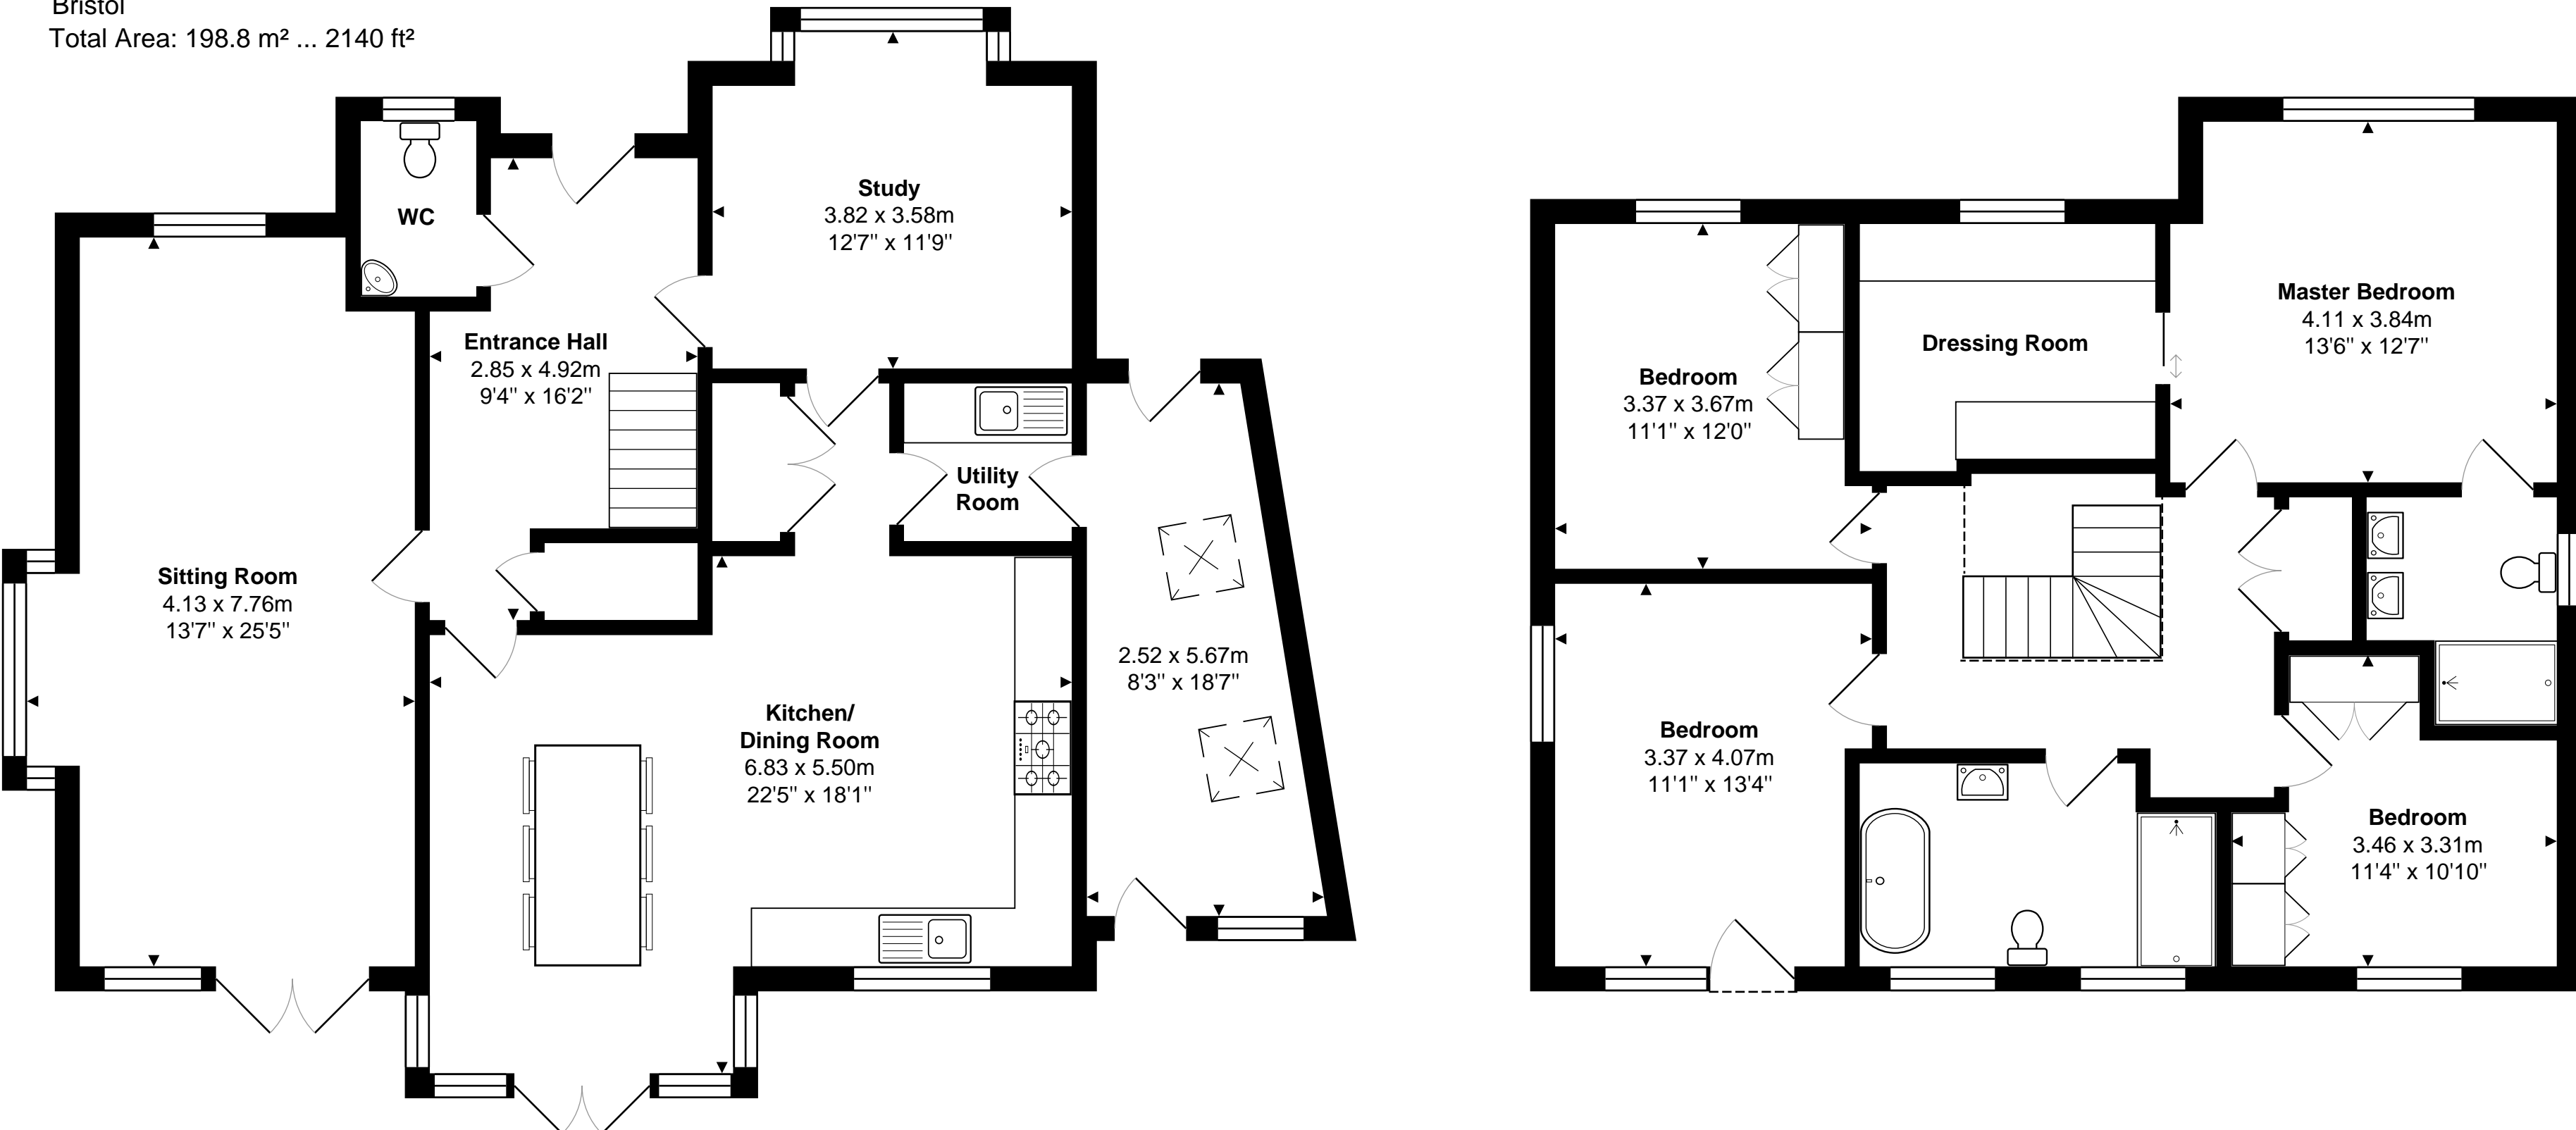

32 Winstones Road,
Barrow Gurney
Bristol
Total Area: 198.8 m² ... 2140 ft²

All measurements are approximate and for display purposes only