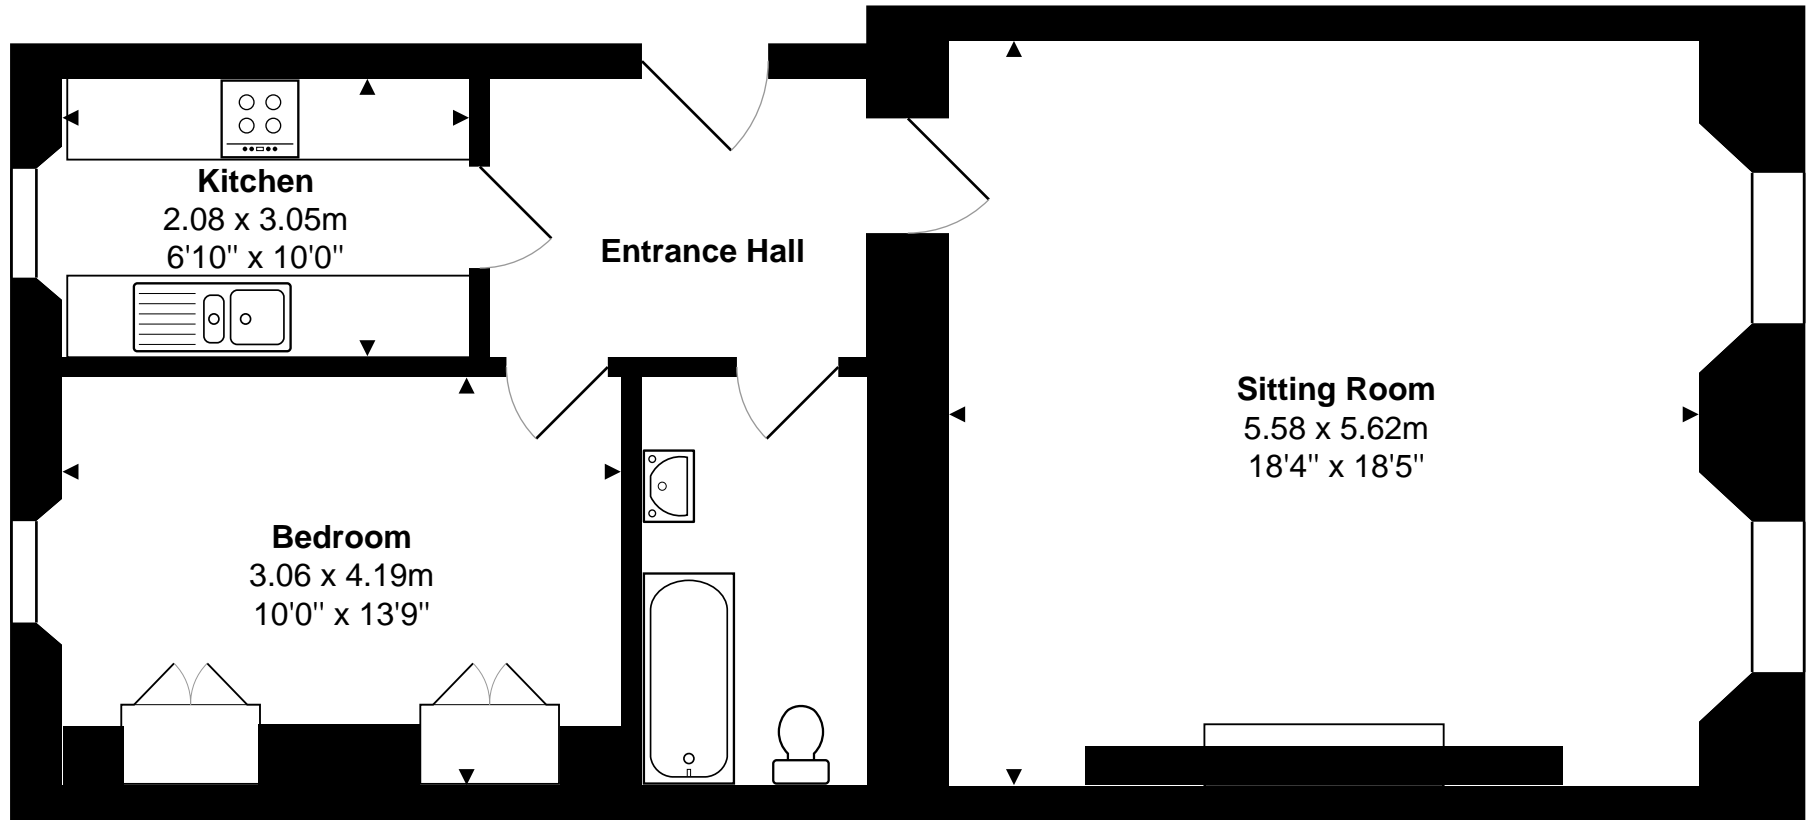

Ground Floor Flat, 26 Royal Crescent, Bath  
Total Area: 66.6 m<sup>2</sup> ... 717 ft<sup>2</sup>

All measurements are approximate and for display purposes only