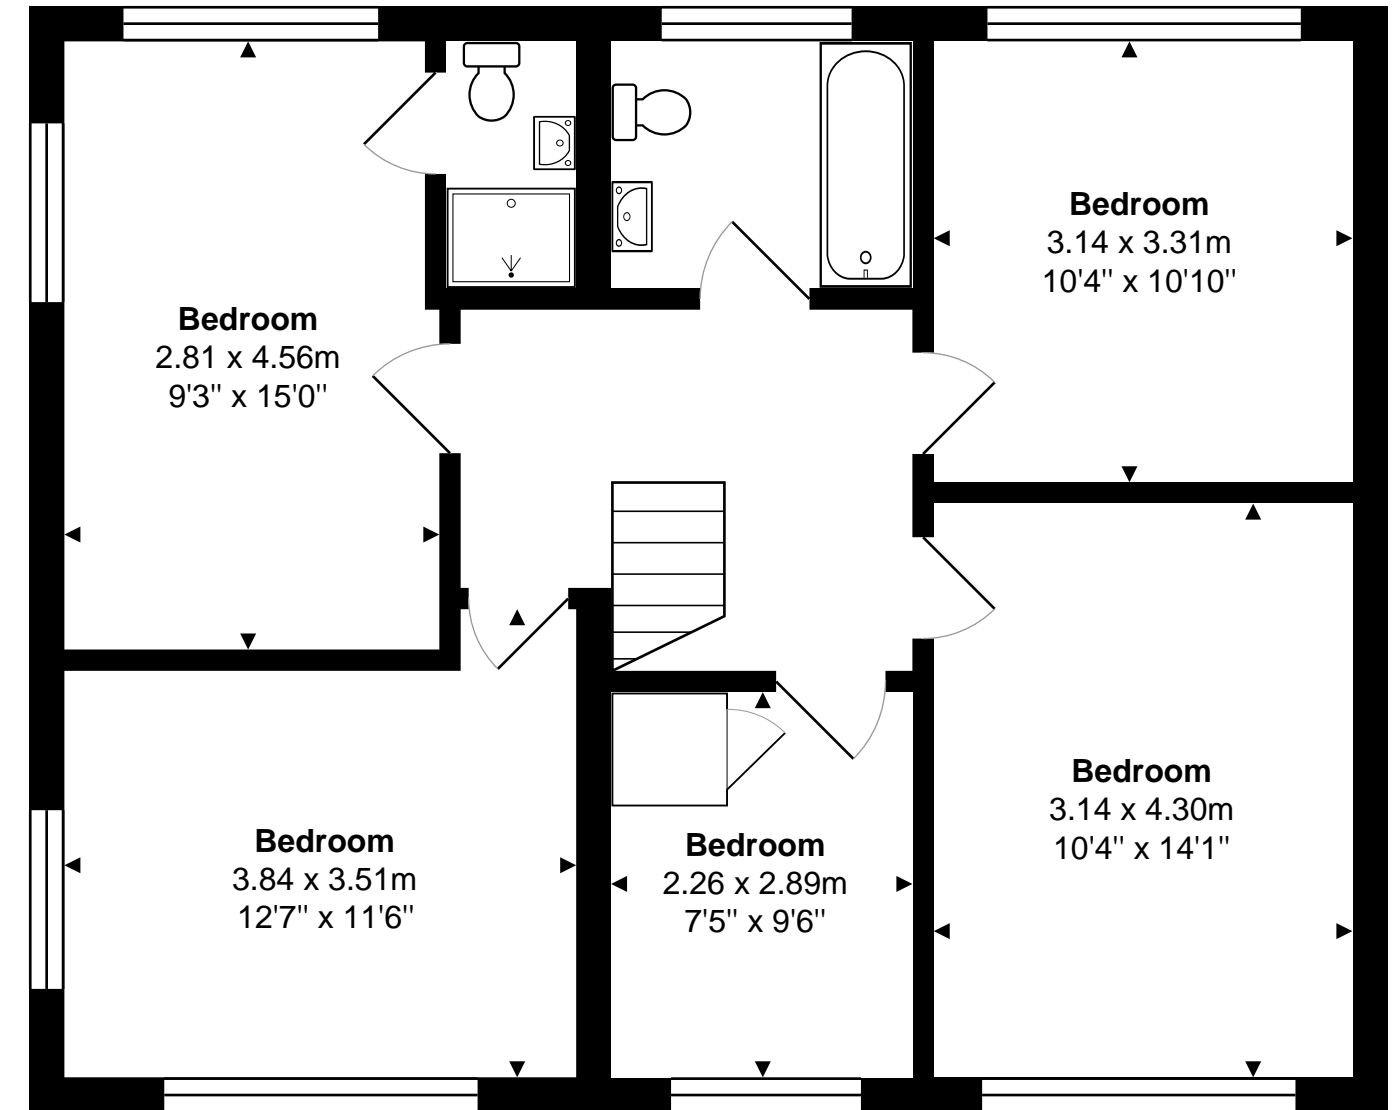

29 Meadow Park, Batheaston, Bath

Total Area: 152.1 m² ... 1638 ft²

All measurements are approximate and for display purposes only