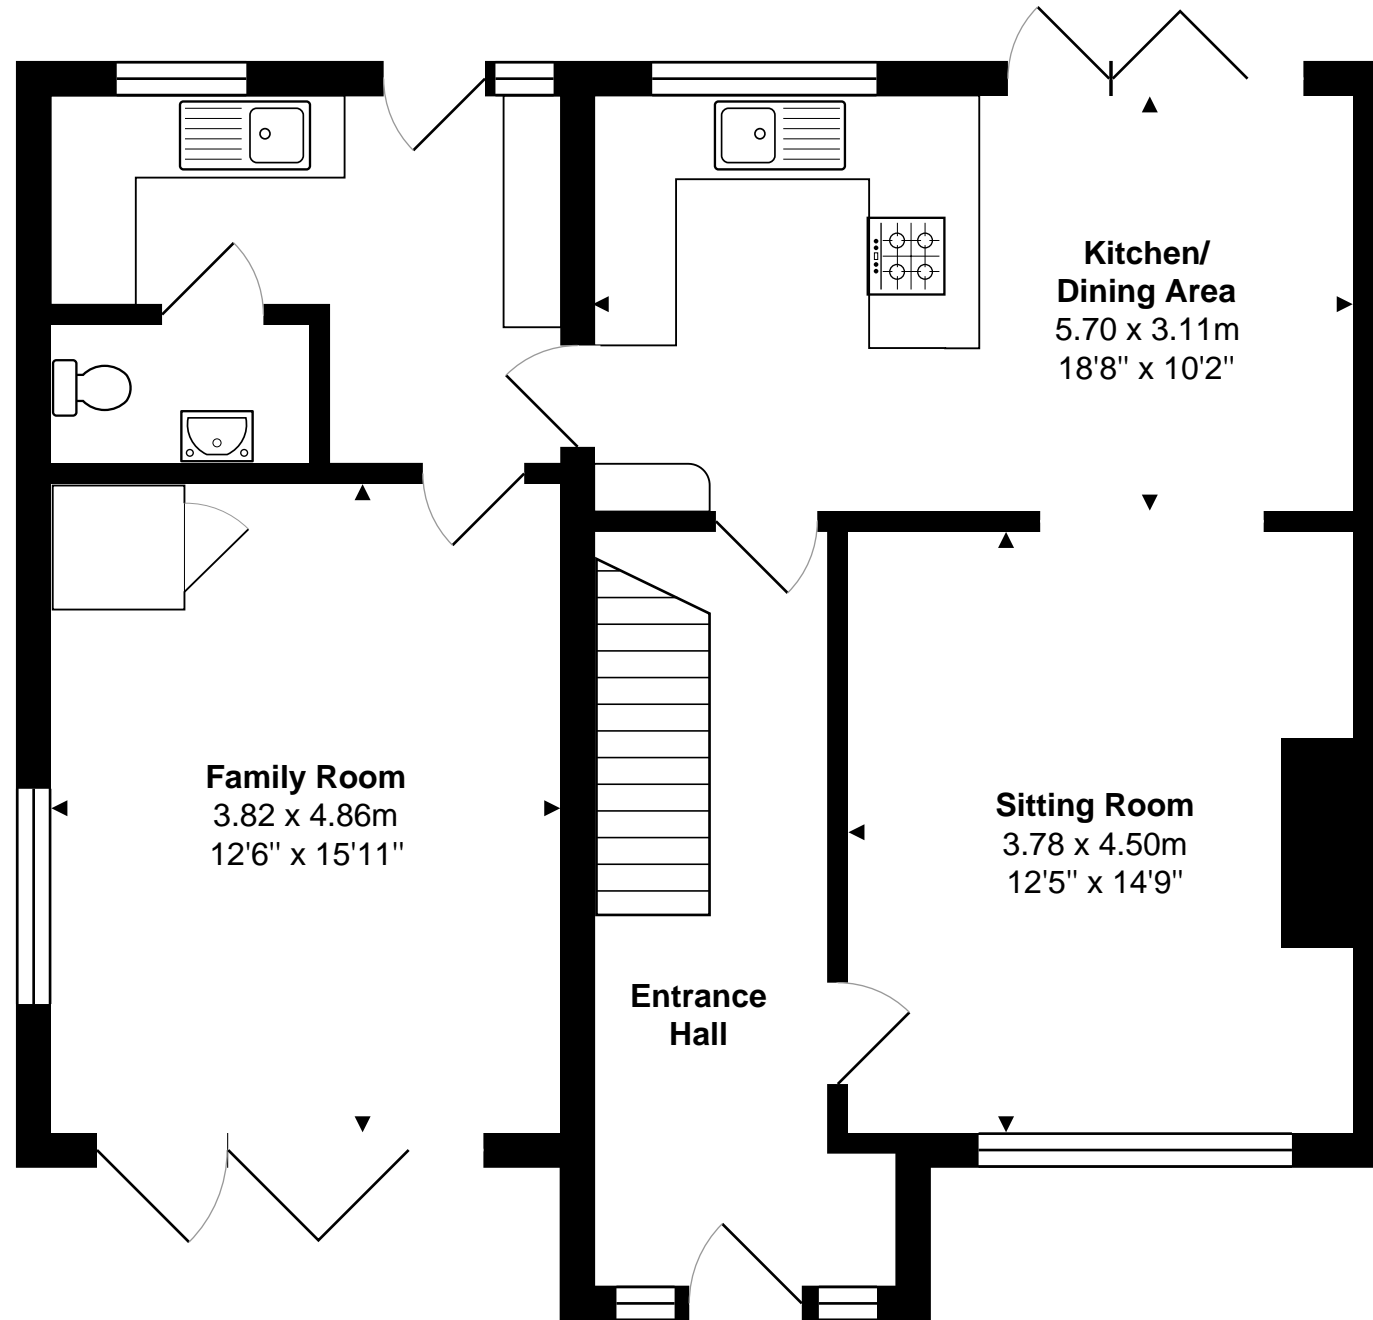

29 Meadow Park, Batheaston, Bath

Total Area: 152.1 m² ... 1638 ft²

All measurements are approximate and for display purposes only