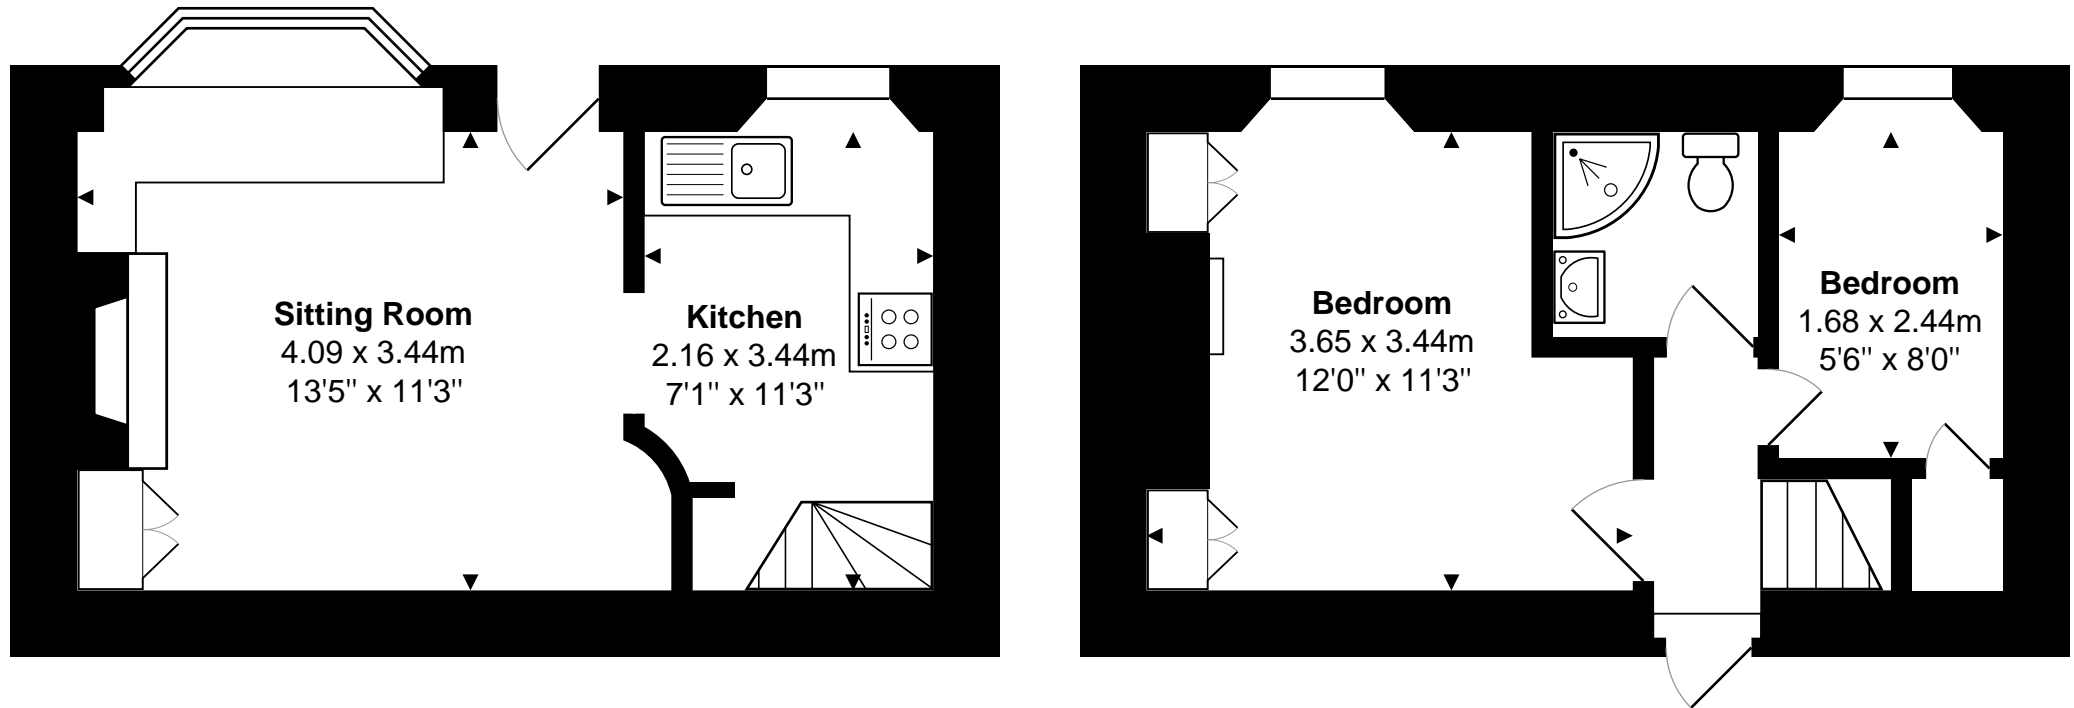

42 Single Hill, Shoscombe, Bath

Total Area: 46.1 m² ... 496 ft²

All measurements are approximate and for display purposes only