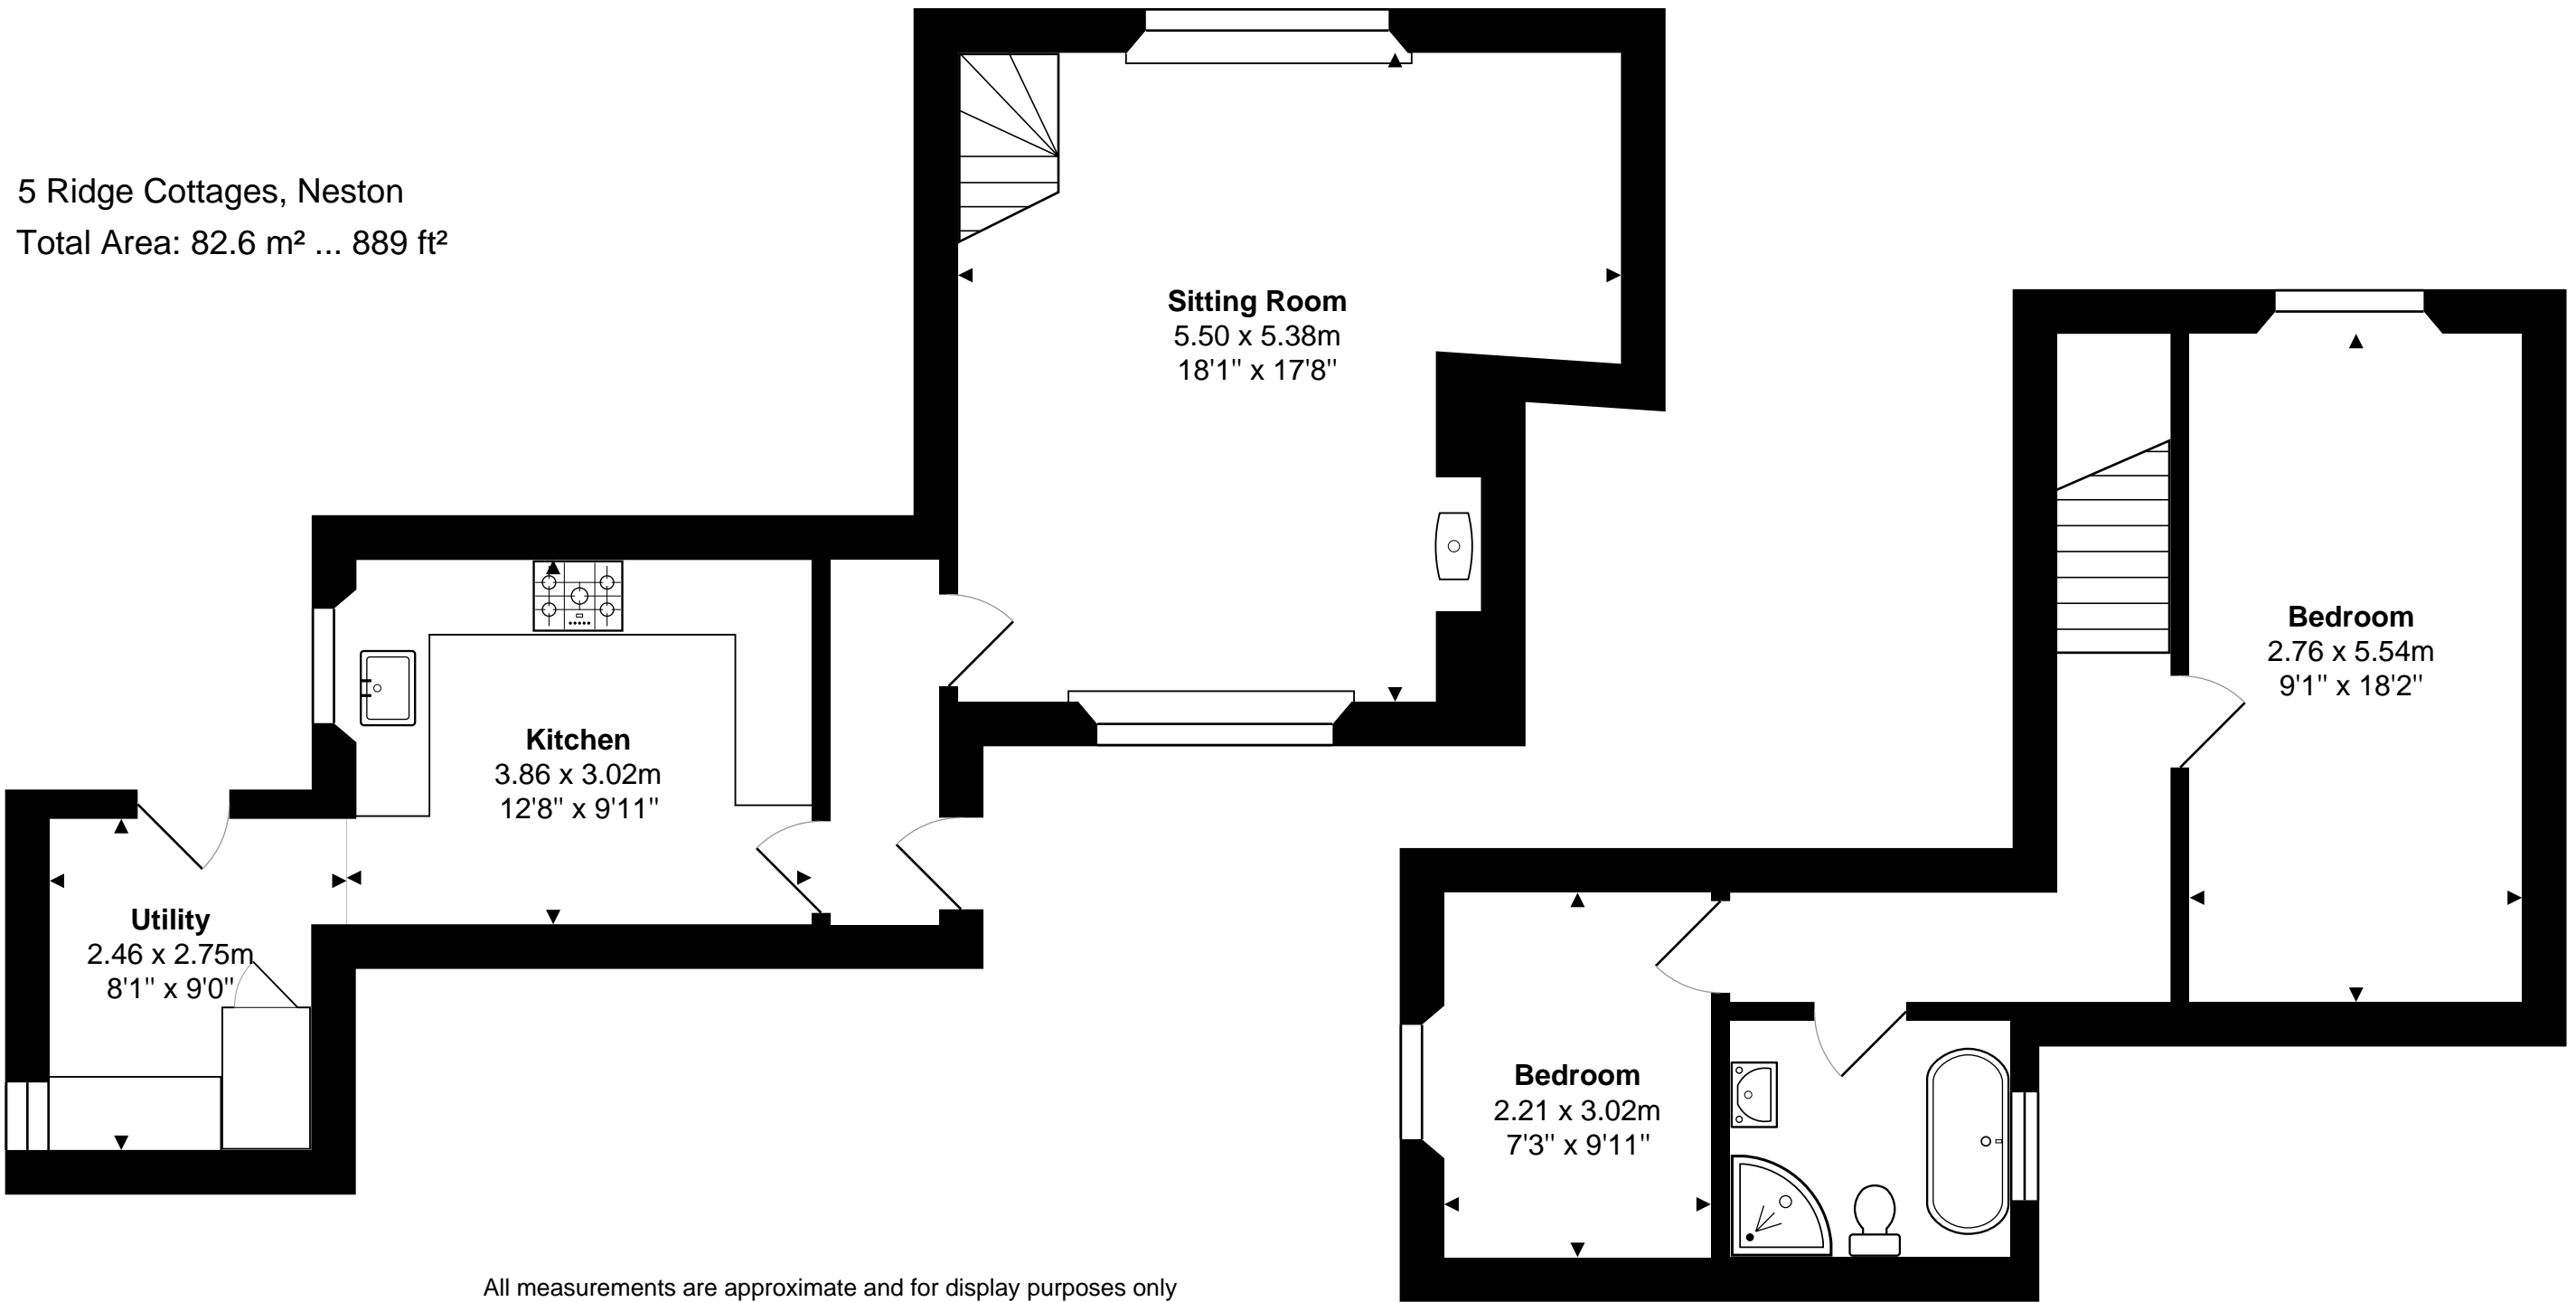

5 Ridge Cottages, Neston  
Total Area: 82.6 m<sup>2</sup> ... 889 ft<sup>2</sup>

All measurements are approximate and for display purposes only