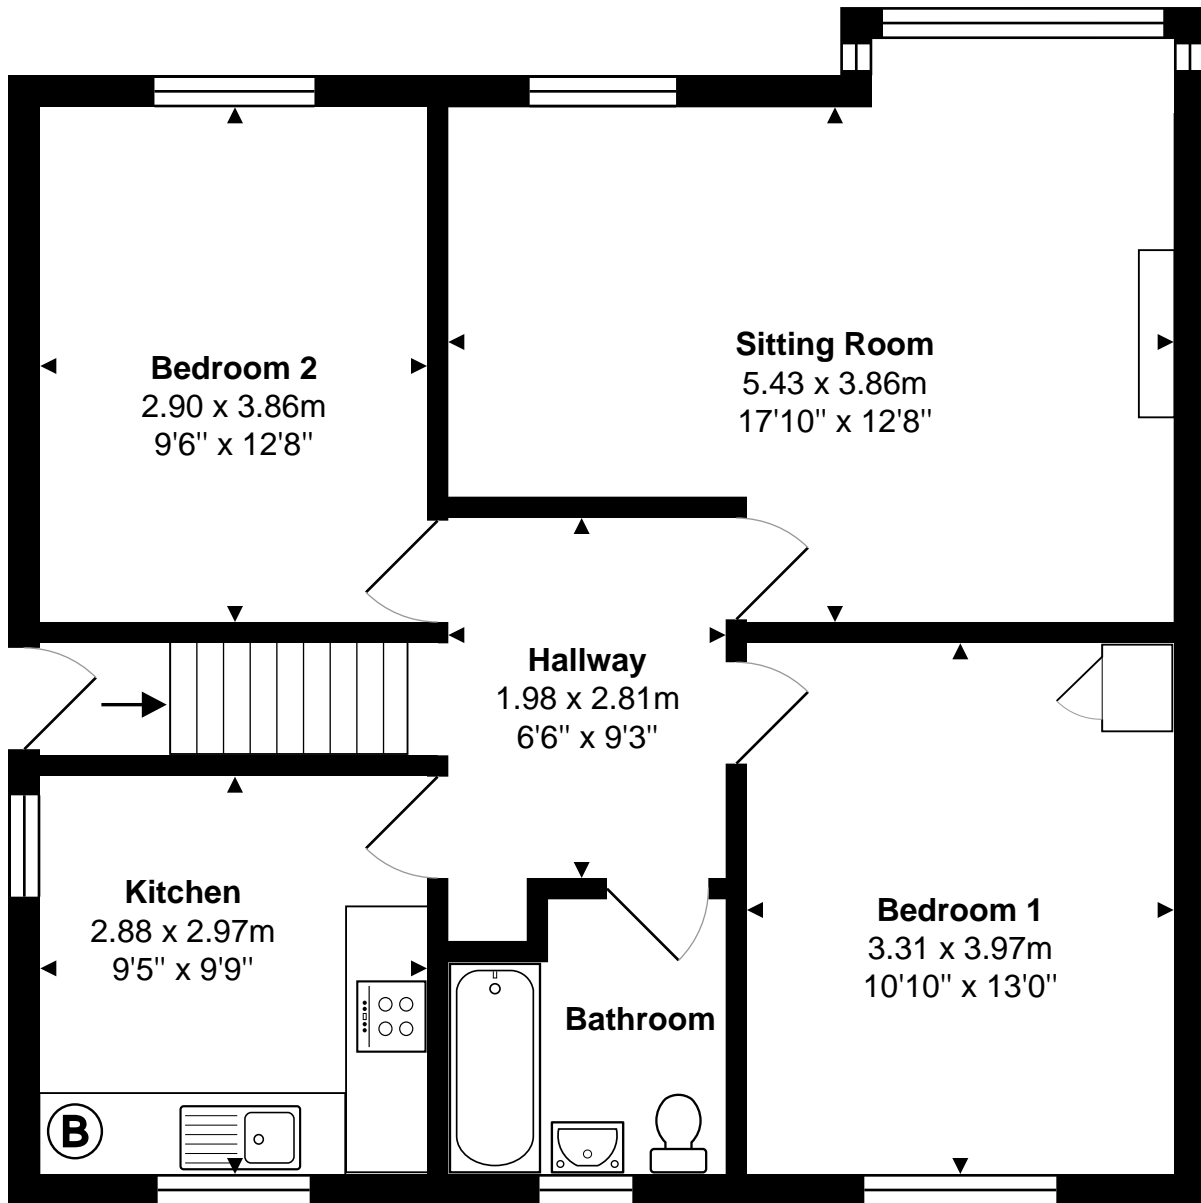

17, St Johns Road, Hexham, NE46 2AT

Total Area: 69.2 m² ... 744 ft²

All measurements are approximate and for display purposes only