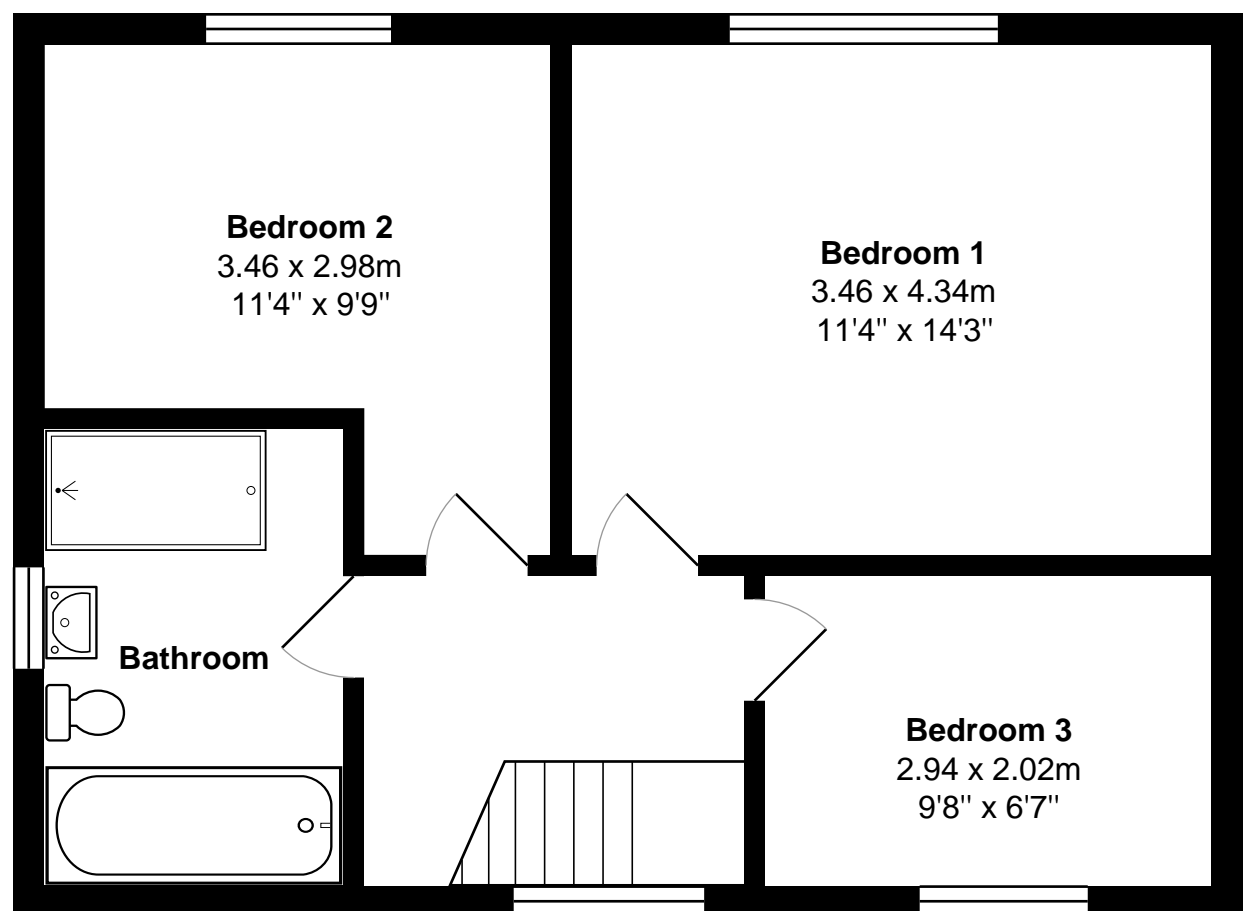

10 Synclen Terrace

Total Area: 119.2 m<sup>2</sup> ... 1283 ft<sup>2</sup>

All measurements are approximate and for display purposes only