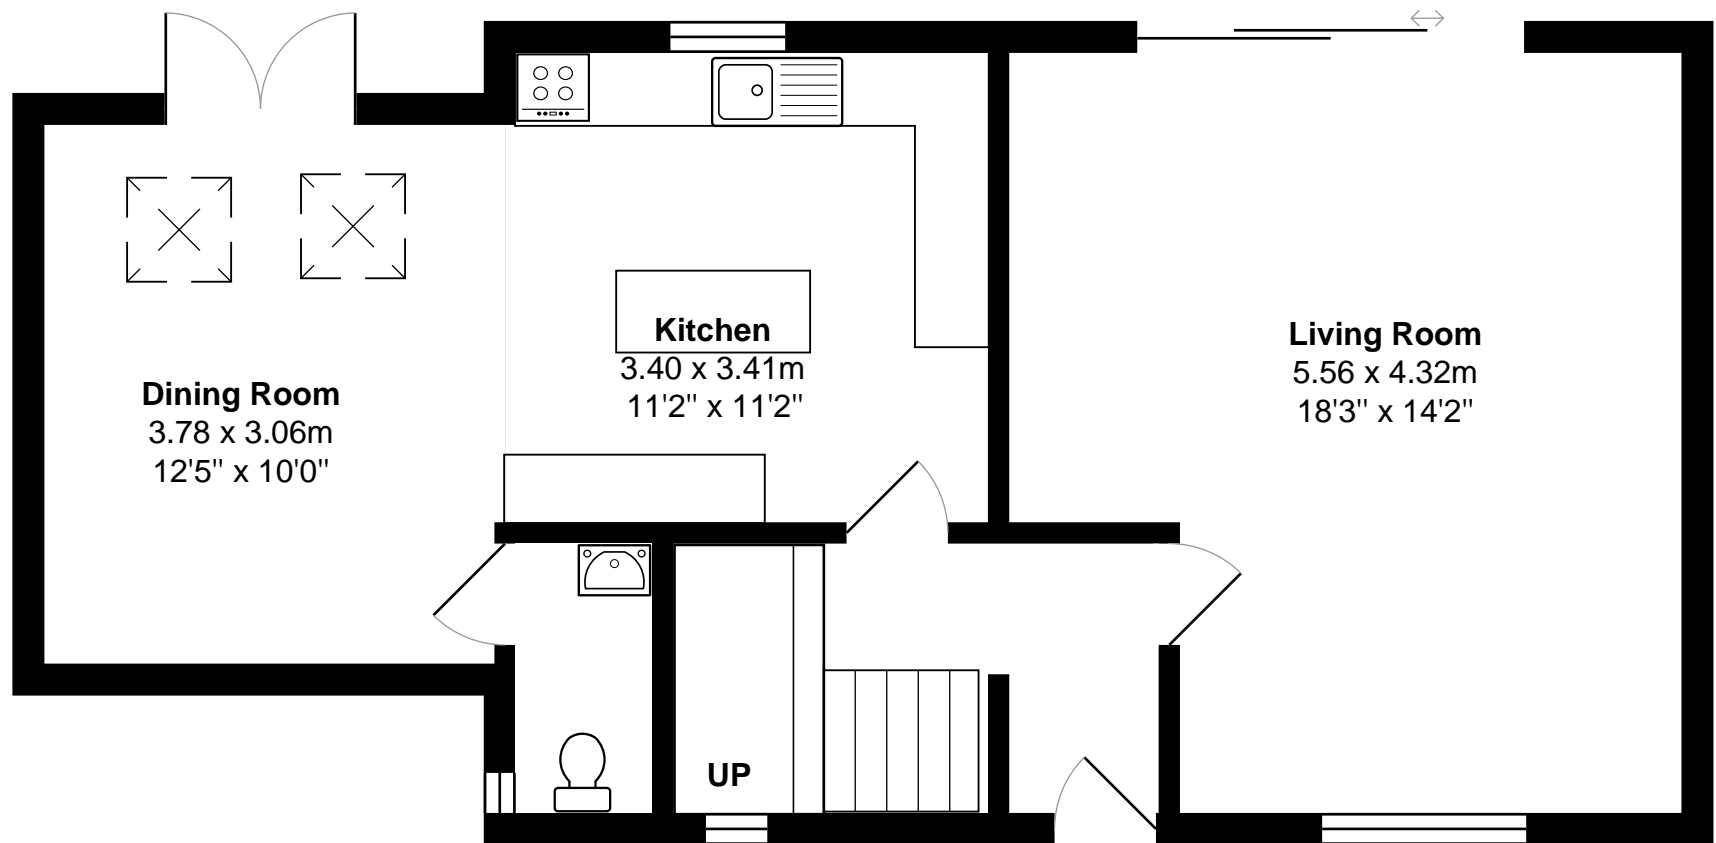

10 Synclen Terrace

Total Area: 119.2 m<sup>2</sup> ... 1283 ft<sup>2</sup>

All measurements are approximate and for display purposes only