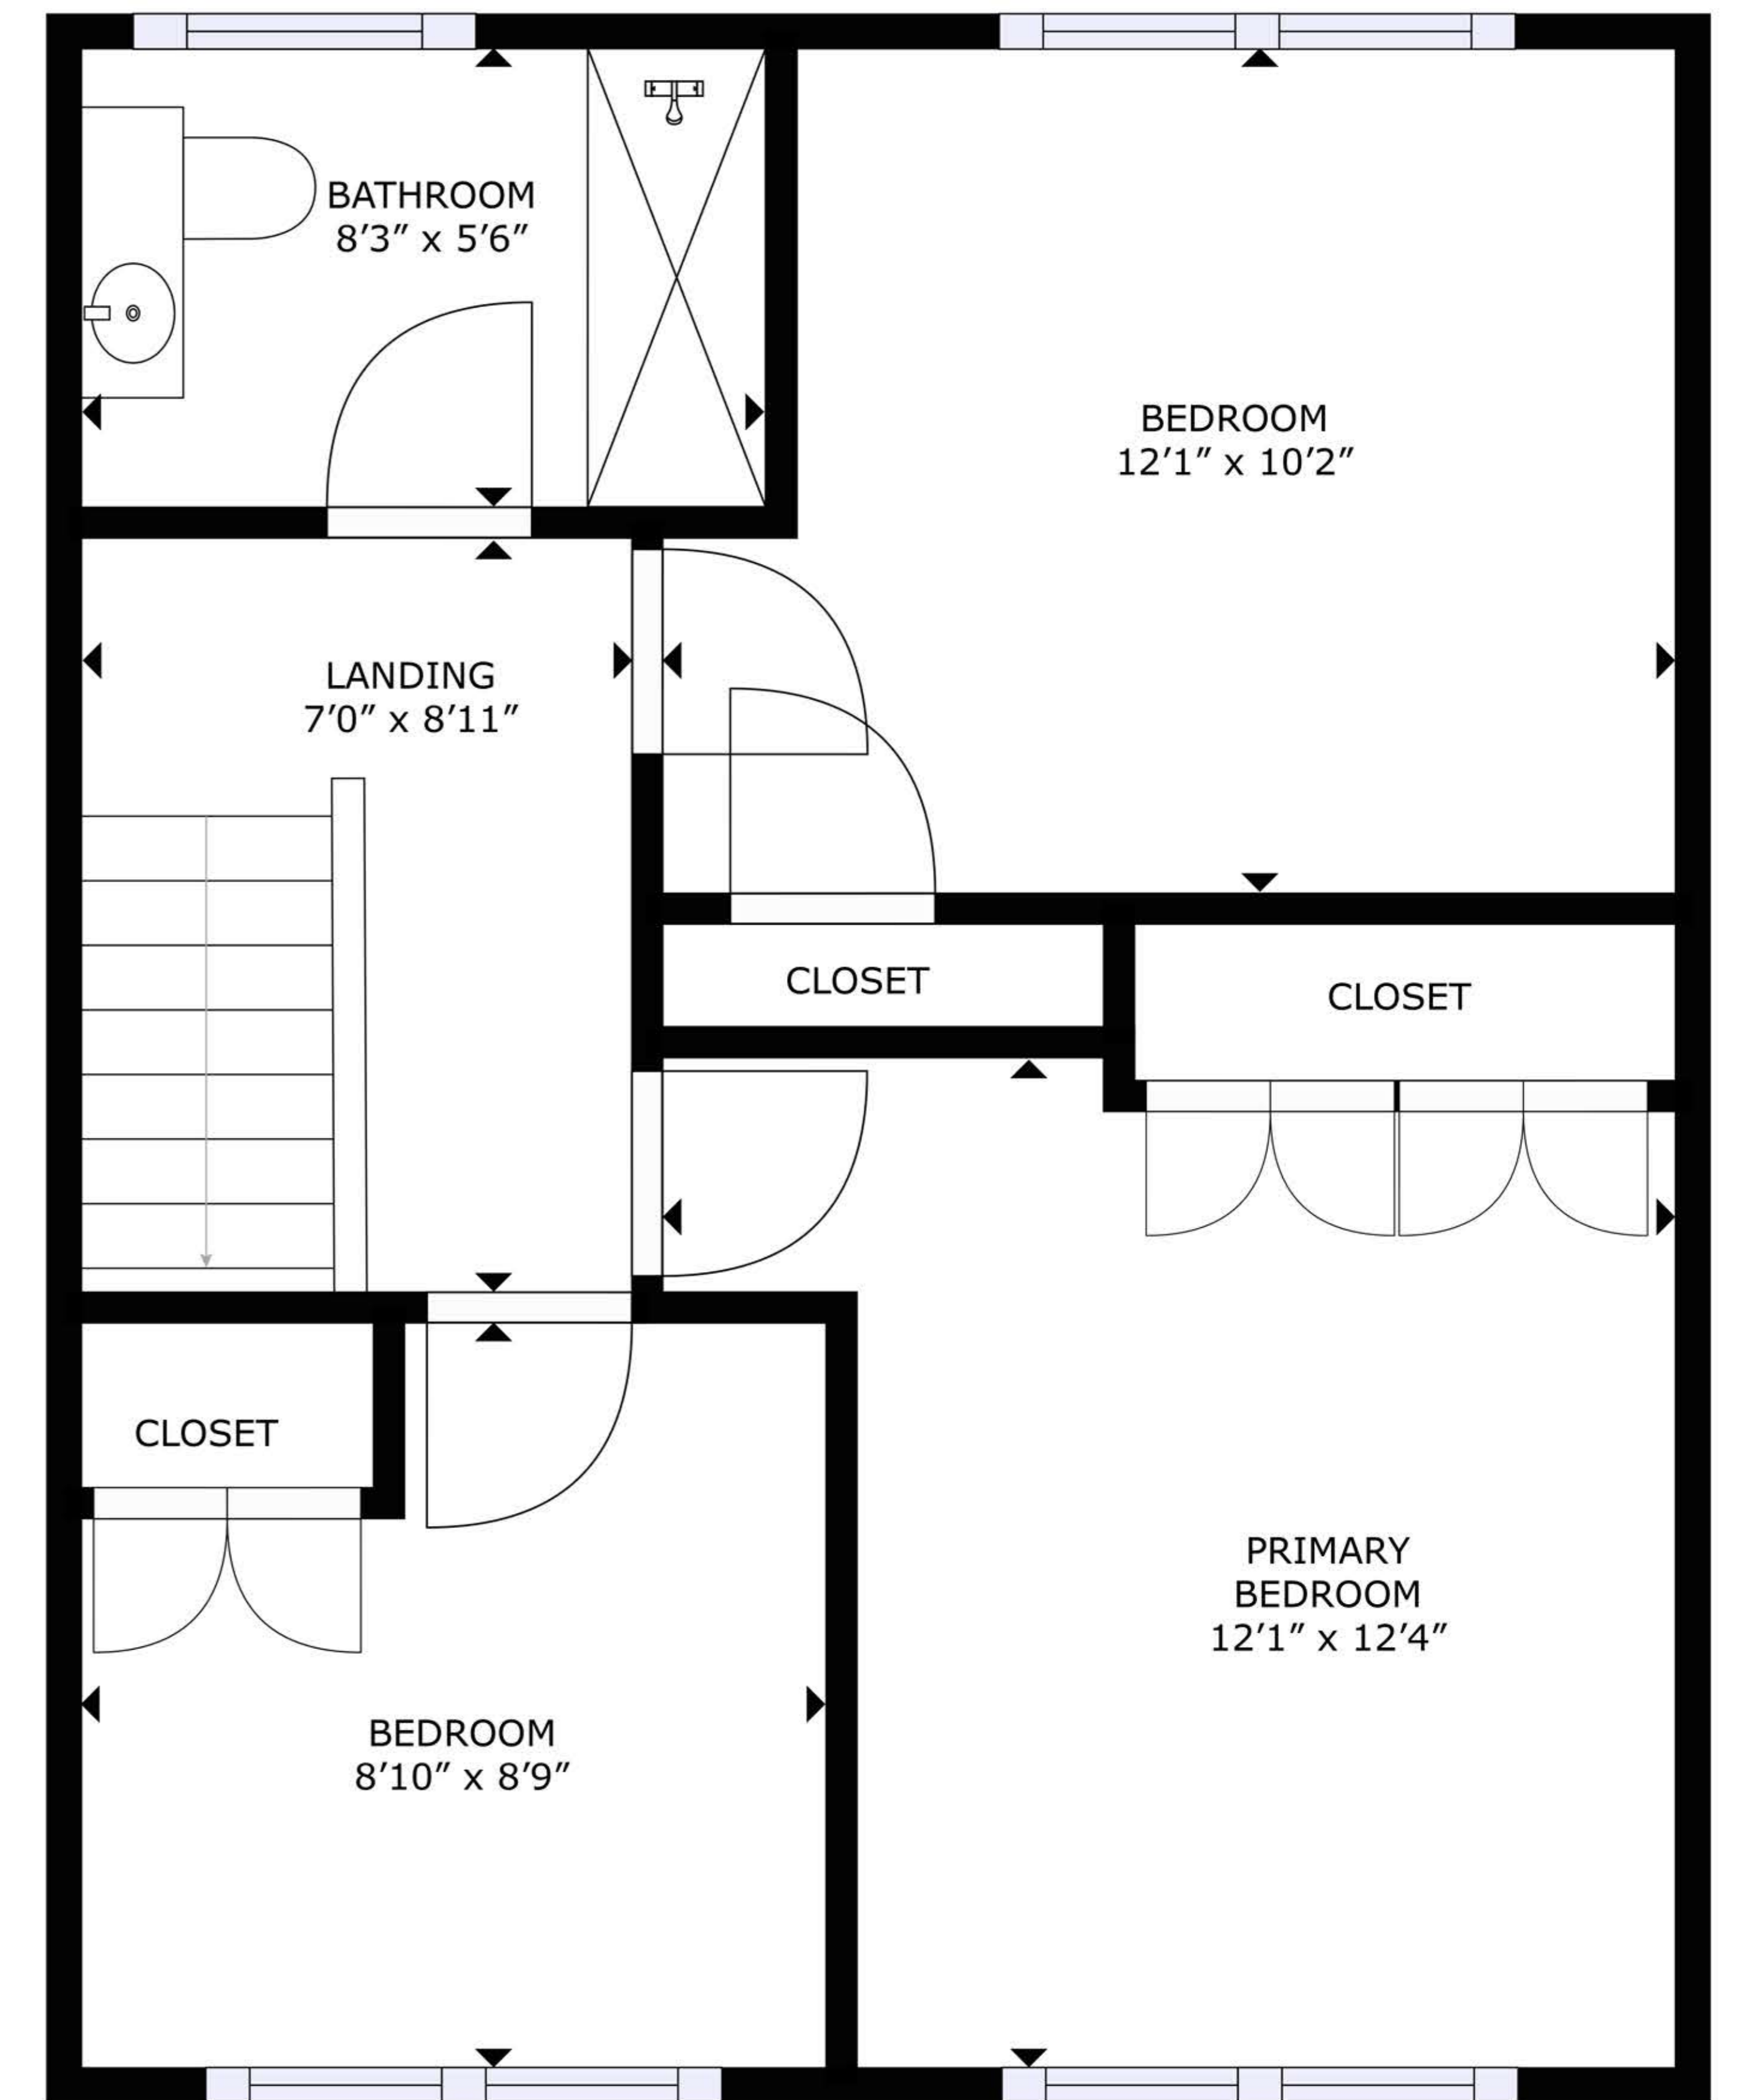

FLOOR 1

FLOOR 2

GROSS INTERNAL AREA  
 FLOOR 1: 549 sq. ft, FLOOR 2: 447 sq. ft  
 TOTAL: 996 sq. ft

SIZES AND DIMENSIONS ARE APPROXIMATE, ACTUAL MAY VARY.