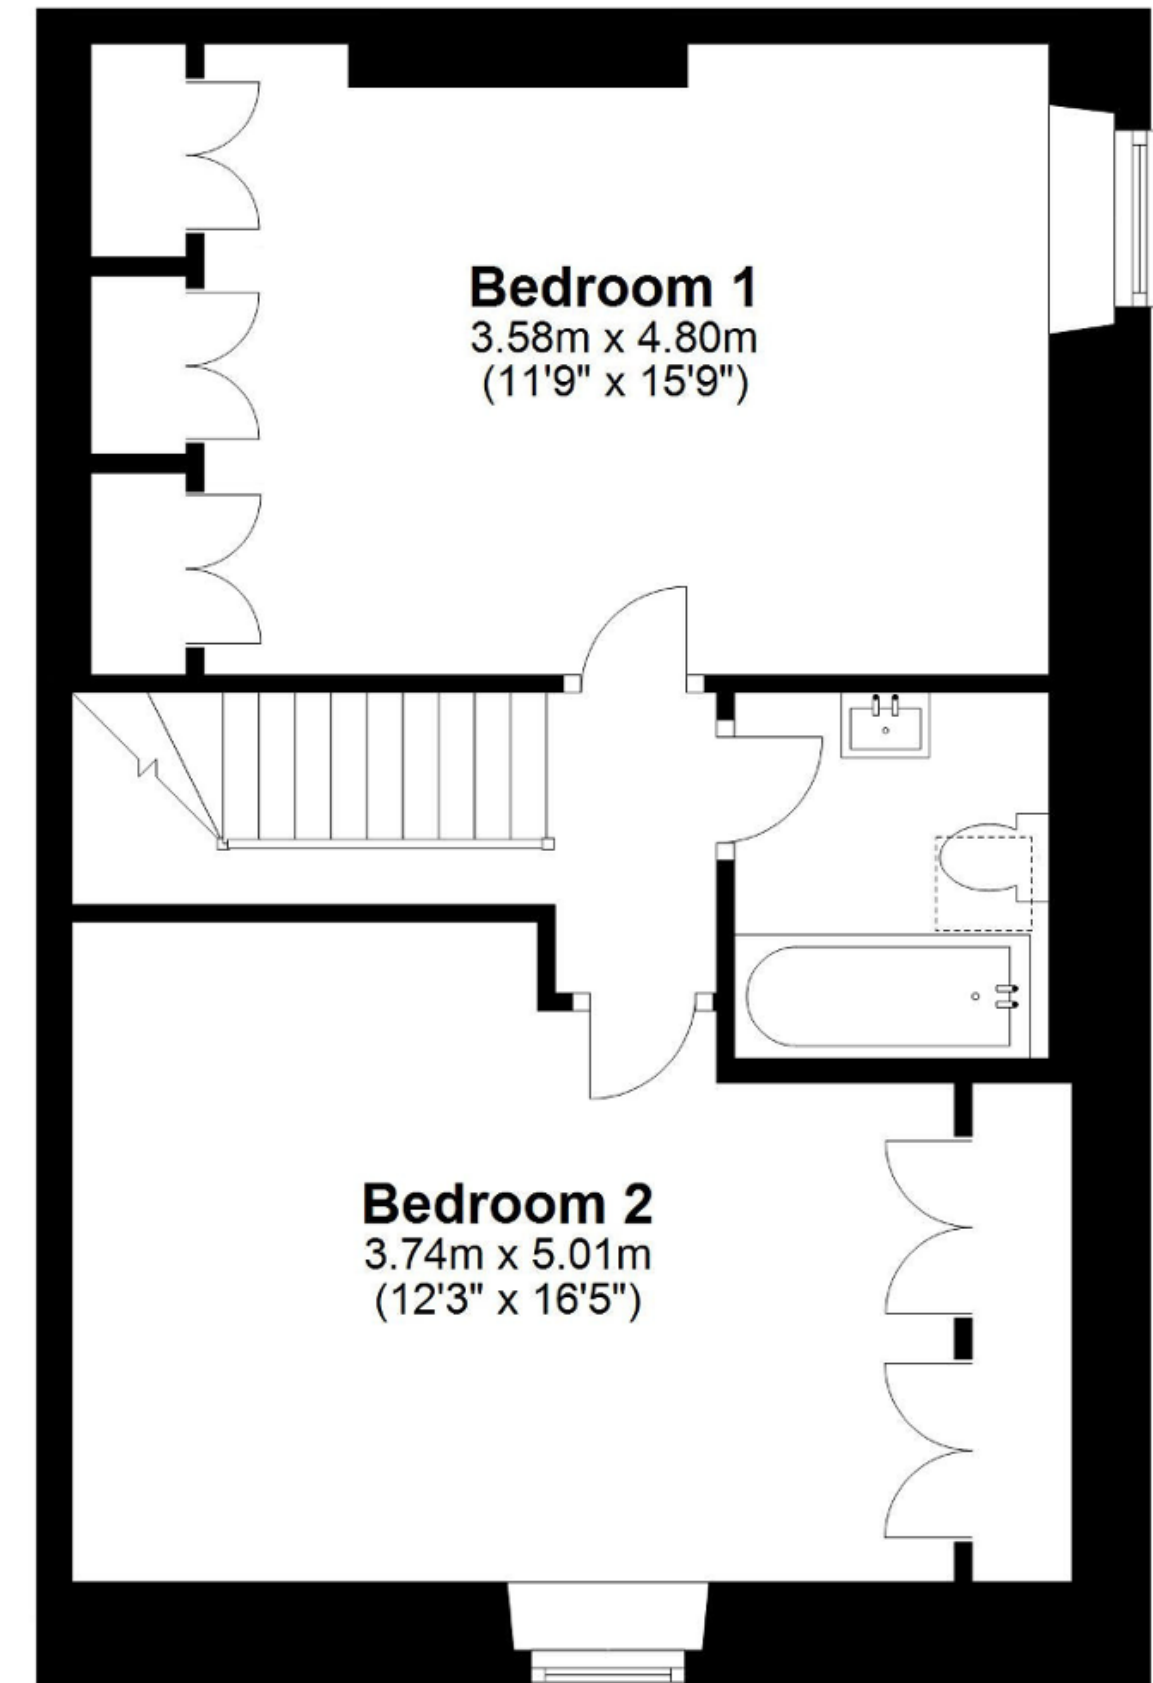

Ground Floor

Approx. 53.1 sq. metres (571.4 sq. feet)

First Floor

Approx. 48.7 sq. metres (524.4 sq. feet)

Total area: approx. 101.8 sq. metres (1095.8 sq. feet)

Whilst every attempt has been made to ensure the accuracy of the floor plans contained here, measurements of doors, windows and rooms are approximate and no responsibility is taken by Reside Bath Limited for any error, omission or mis-statement. These plans are for representation purposes only as defined by RICS Code of Measuring Practice and should be used as such by any prospective Tenant. © Copyright Reside Bath Limited 2018. Any copying, reproduction or unauthorised use of this floor plan is strictly prohibited.
Plan produced using PlanUp.