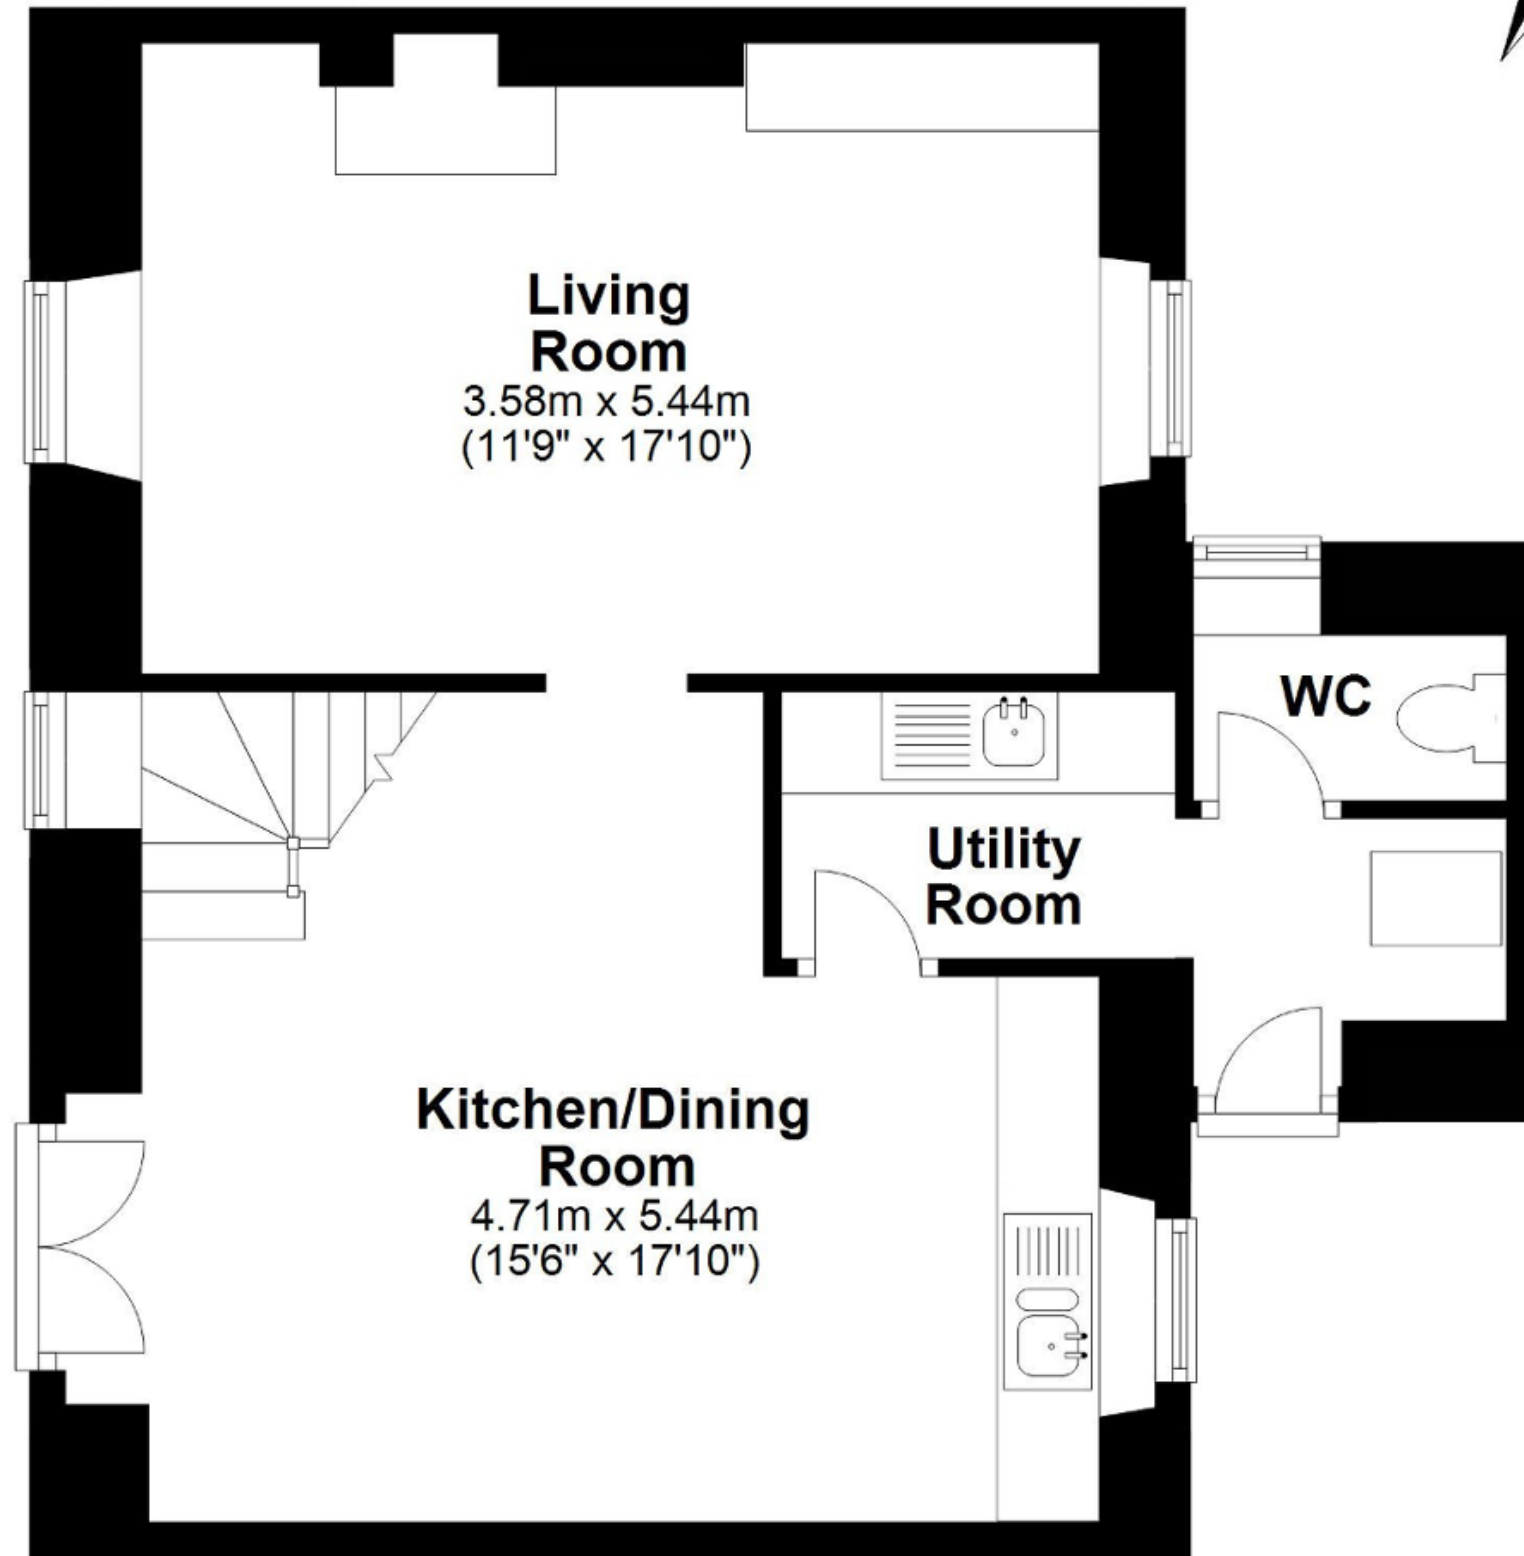

Ground Floor

Approx. 53.1 sq. metres (571.4 sq. feet)

First Floor

Approx. 48.7 sq. metres (524.4 sq. feet)

Total area: approx. 101.8 sq. metres (1095.8 sq. feet)

Whilst every attempt has been made to ensure the accuracy of the floor plans contained here, measurements of doors, windows and rooms are approximate and no responsibility is taken by Reside Bath Limited for any error, omission or mis-statement. These plans are for representation purposes only as defined by RICS Code of Measuring Practice and should be used as such by any prospective Tenant. © Copyright Reside Bath Limited 2018. Any copying, reproduction or unauthorised use of this floor plan is strictly prohibited.
Plan produced using PlanUp.