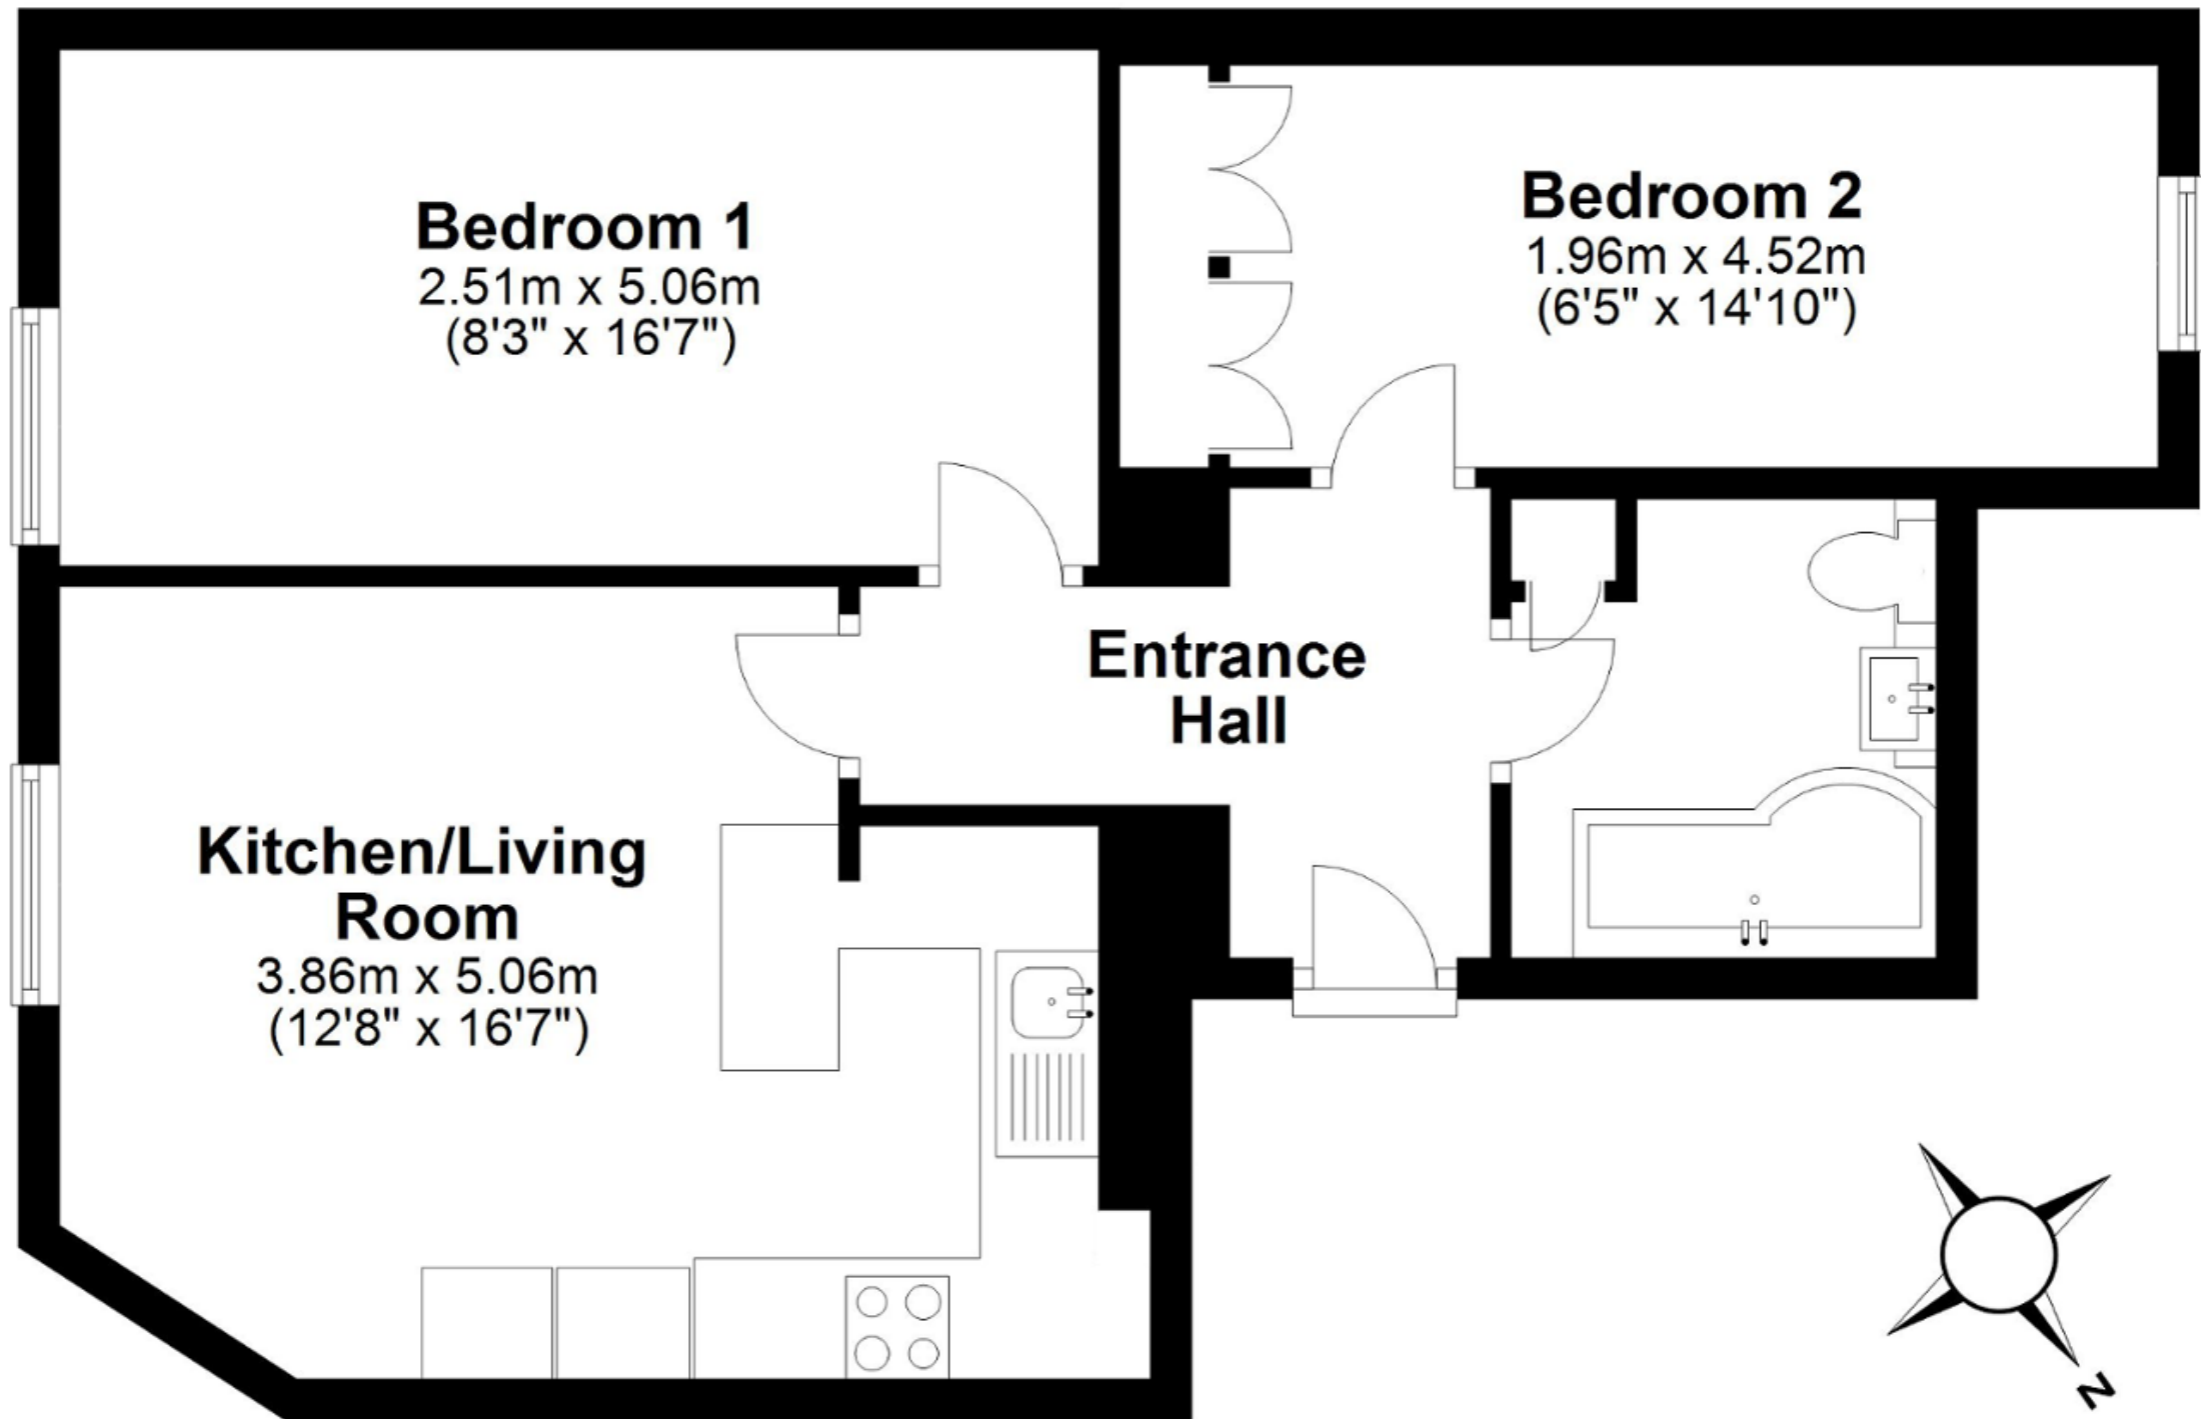

First Floor

Approx. 51.3 sq. metres (552.2 sq. feet)

Total area: approx. 51.3 sq. metres (552.2 sq. feet)

Whilst every attempt has been made to ensure the accuracy of the floor plans contained here, measurements of doors, windows and rooms are approximate and no responsibility is taken by Reside Bath Limited for any error, omission or mis-statement. These plans are for representation purposes only as defined by RICS Code of Measuring Practice and should be used as such by any prospective Tenant. © Copyright Reside Bath Limited 2018. Any copying, reproduction or unauthorised use of this floor plan is strictly prohibited.
Plan produced using PlanUp.

First Floor Flat, Westgate Street, Bath, BA1