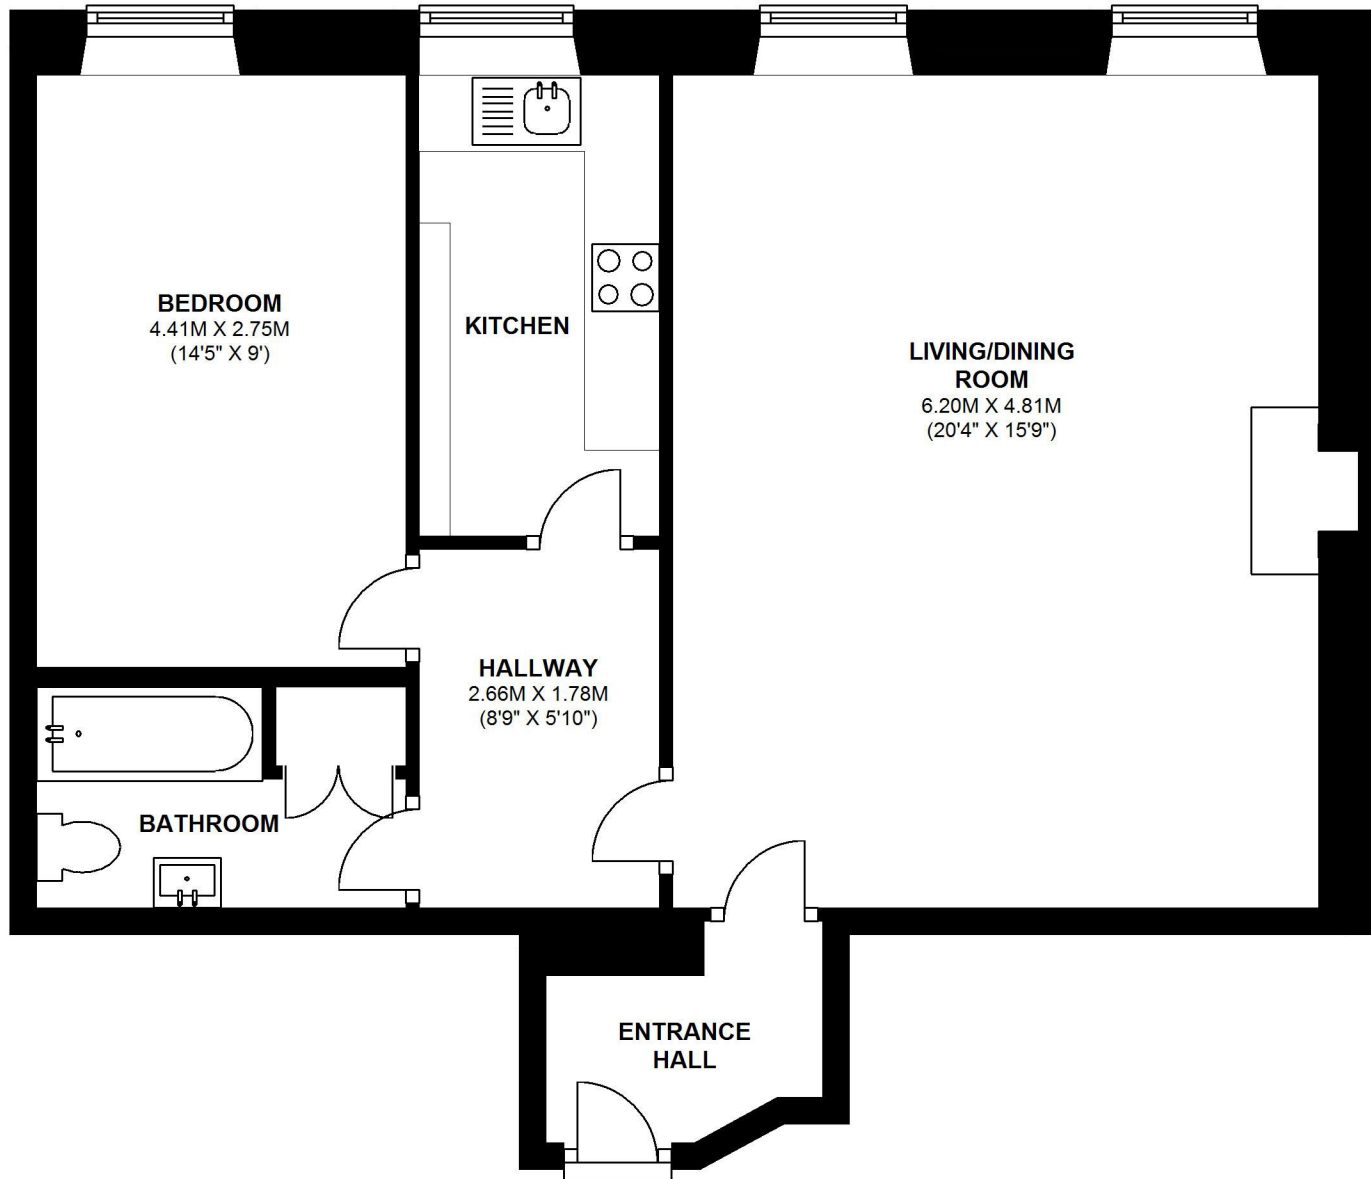

SECOND FLOOR

APPROX. 62.9 SQ. METRES (676.9 SQ. FEET)

TOTAL AREA: APPROX. 62.9 SQ. METRES (676.9 SQ. FEET)

Whilst every attempt has been made to ensure the accuracy of the floor plans contained here, measurements of doors, windows and rooms are approximate and no responsibility is taken by Reside Bath Limited for any error, omission or mis-statement. These plans are for representation purposes only as defined by RICS Code of Measuring Practice and should be used as such by any prospective Tenant. © Copyright Reside Bath Limited 2014. Any copying, reproduction or unauthorised use of this floor plan is strictly prohibited.
Plan produced using PlanUp.

SECOND FLOOR FLAT, ROYAL CRESCENT, BATH, BA1