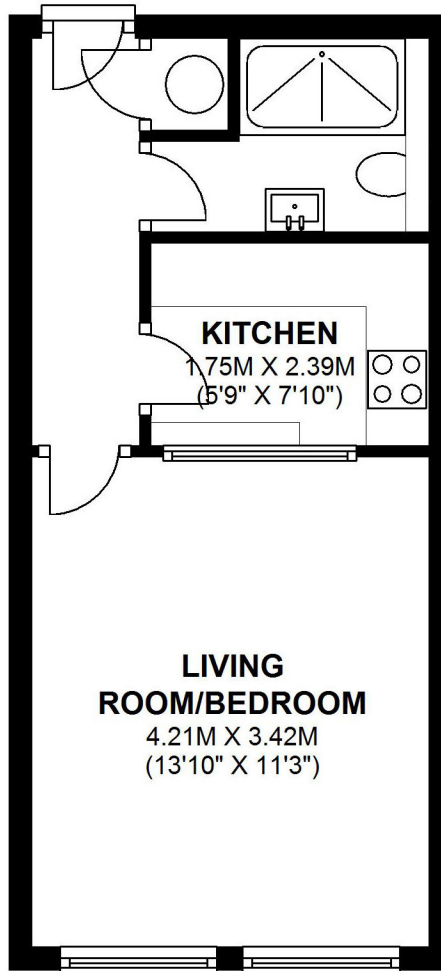

FIRST FLOOR

APPROX. 26.7 SQ. METRES (287.2 SQ. FEET)

TOTAL AREA: APPROX. 26.7 SQ. METRES (287.2 SQ. FEET)

Whilst every attempt has been made to ensure the accuracy of the floor plans contained here, measurements of doors, windows and rooms are approximate and no responsibility is taken by Reside Bath Limited for any error, omission or mis-statement. These plans are for representation purposes only as defined by RICS Code of Measuring Practice and should be used as such by any prospective Tenant. © Copyright Reside Bath Limited 2014. Any copying, reproduction or unauthorised use of this floor plan is strictly prohibited.

Plan produced using PlanUp.

FLAT 5, THE COACHWORKS, LONDON ROAD, BATH, BA1