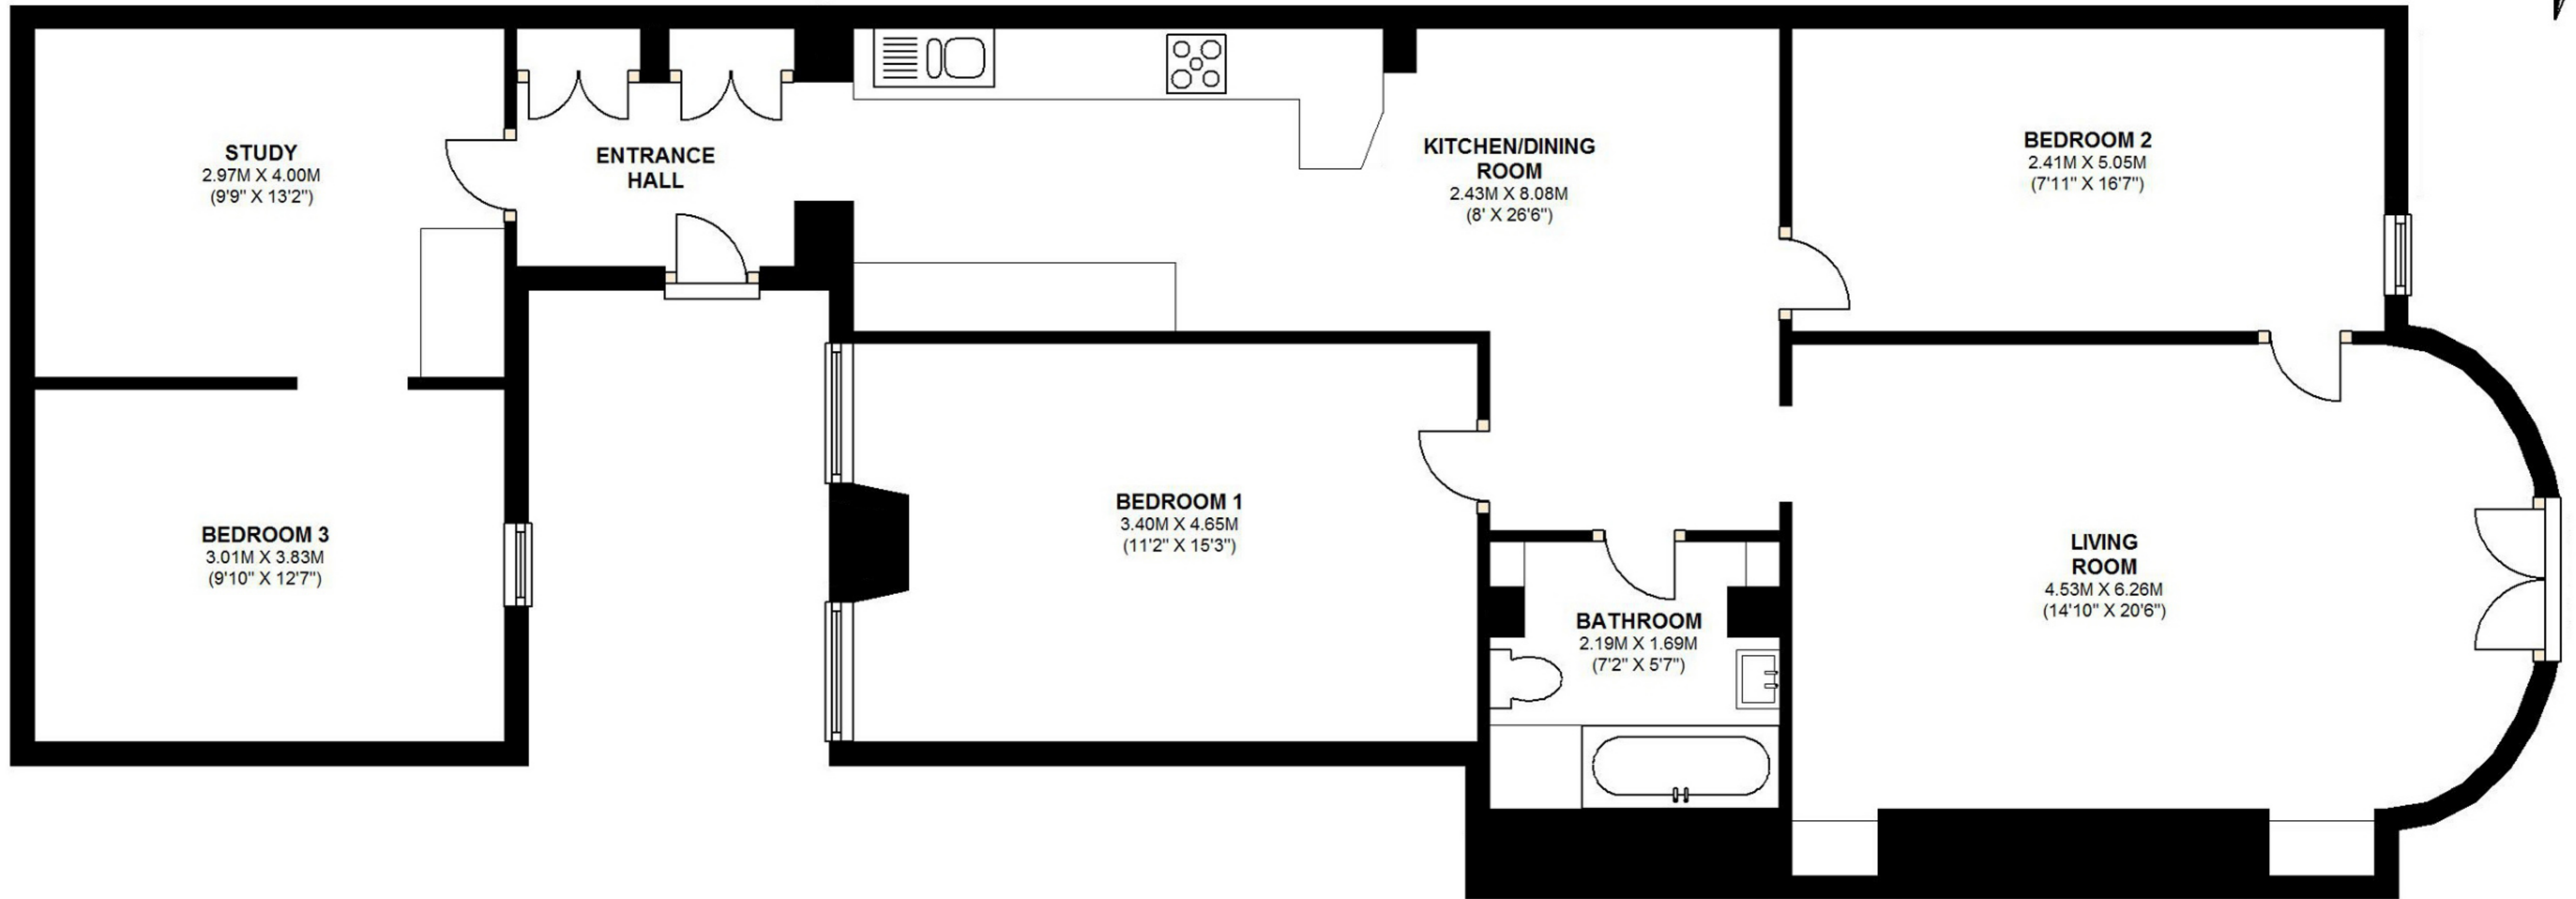

LOWER GROUND FLOOR
APPROX. 110.1 SQ. METRES (1184.9 SQ. FEET)

Whilst every attempt has been made to ensure the accuracy of the floor plans contained here, measurements of doors, windows and rooms are approximate and no responsibility is taken by Reside Bath Limited for any error, omission or mis-statement. These plans are for representation purposes only as defined by RICS Code of Measuring Practice and should be used as such by any prospective Tenant.

© Copyright Reside Bath Limited 2012. Any copying, reproduction or unauthorised use of this floor plan is strictly prohibited.
Plan produced using The Mobile Agent.

LOWER GROUND FLOOR APARTMENT, CAVENDISH PLACE, BATH, BA1