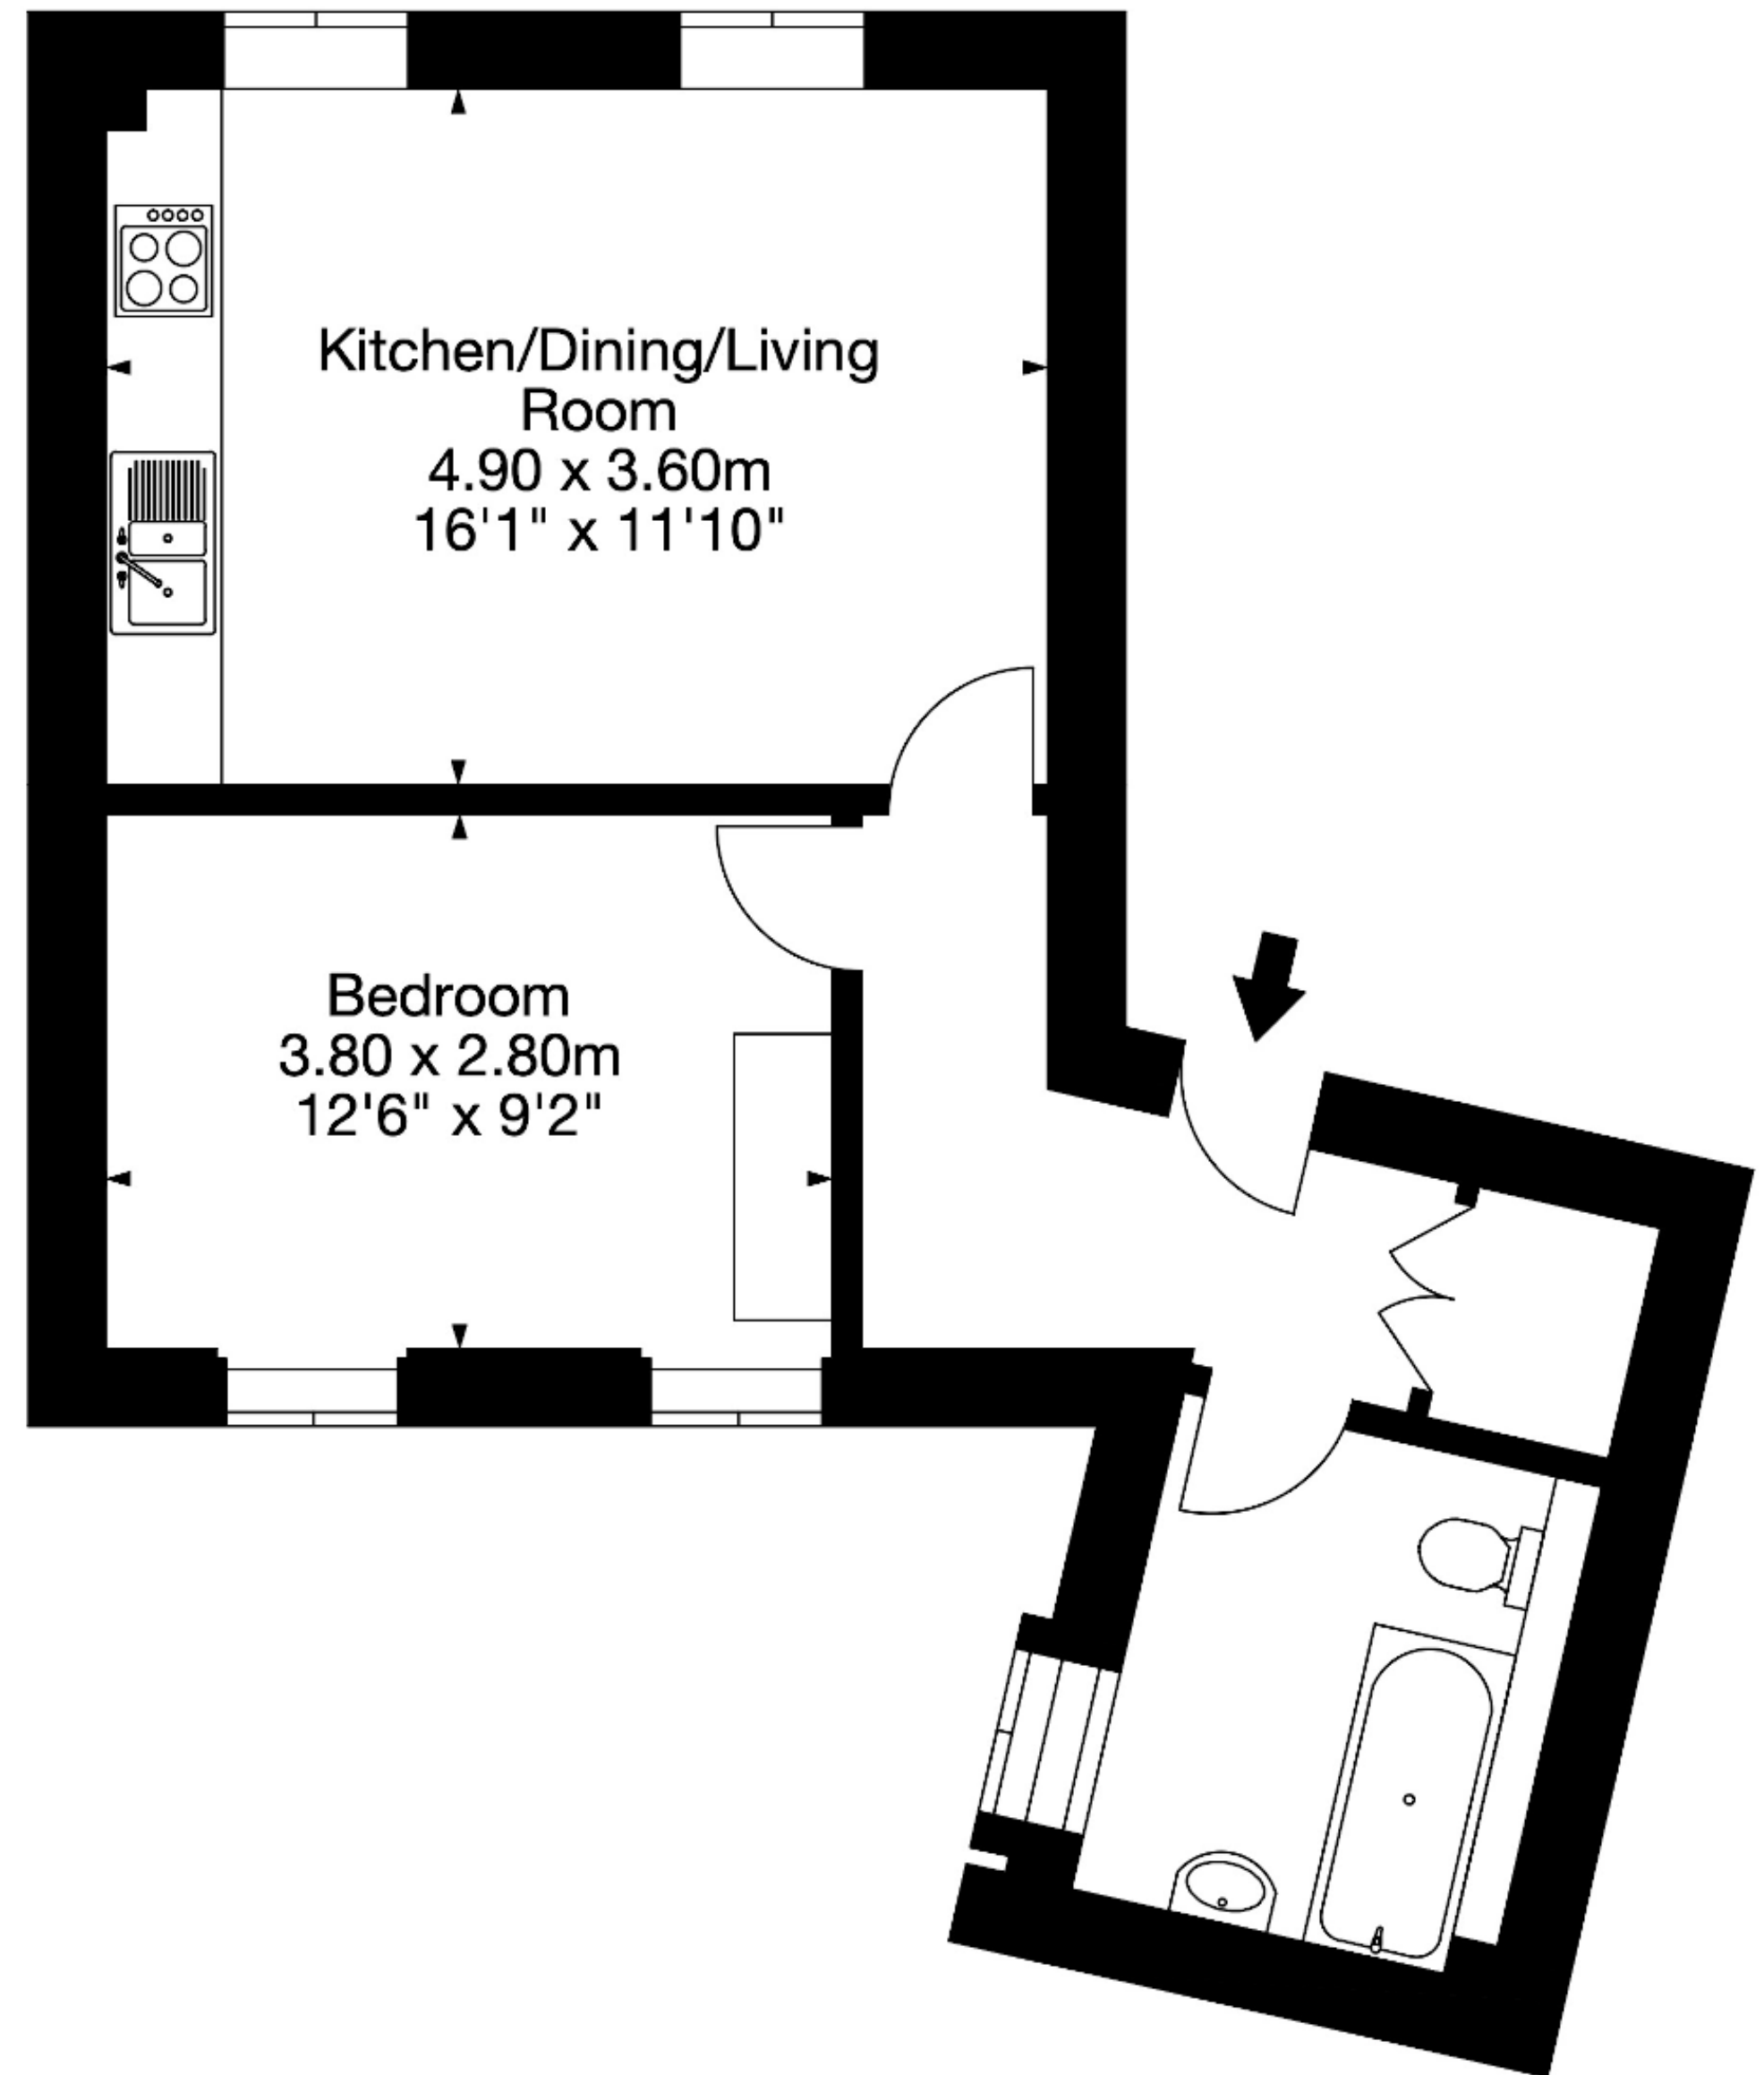

30B Hope Place,
Bath BA1 5DL

Approx. Gross Internal Area
466 Sq Ft - 43 Sq M

RESIDE

Capture.