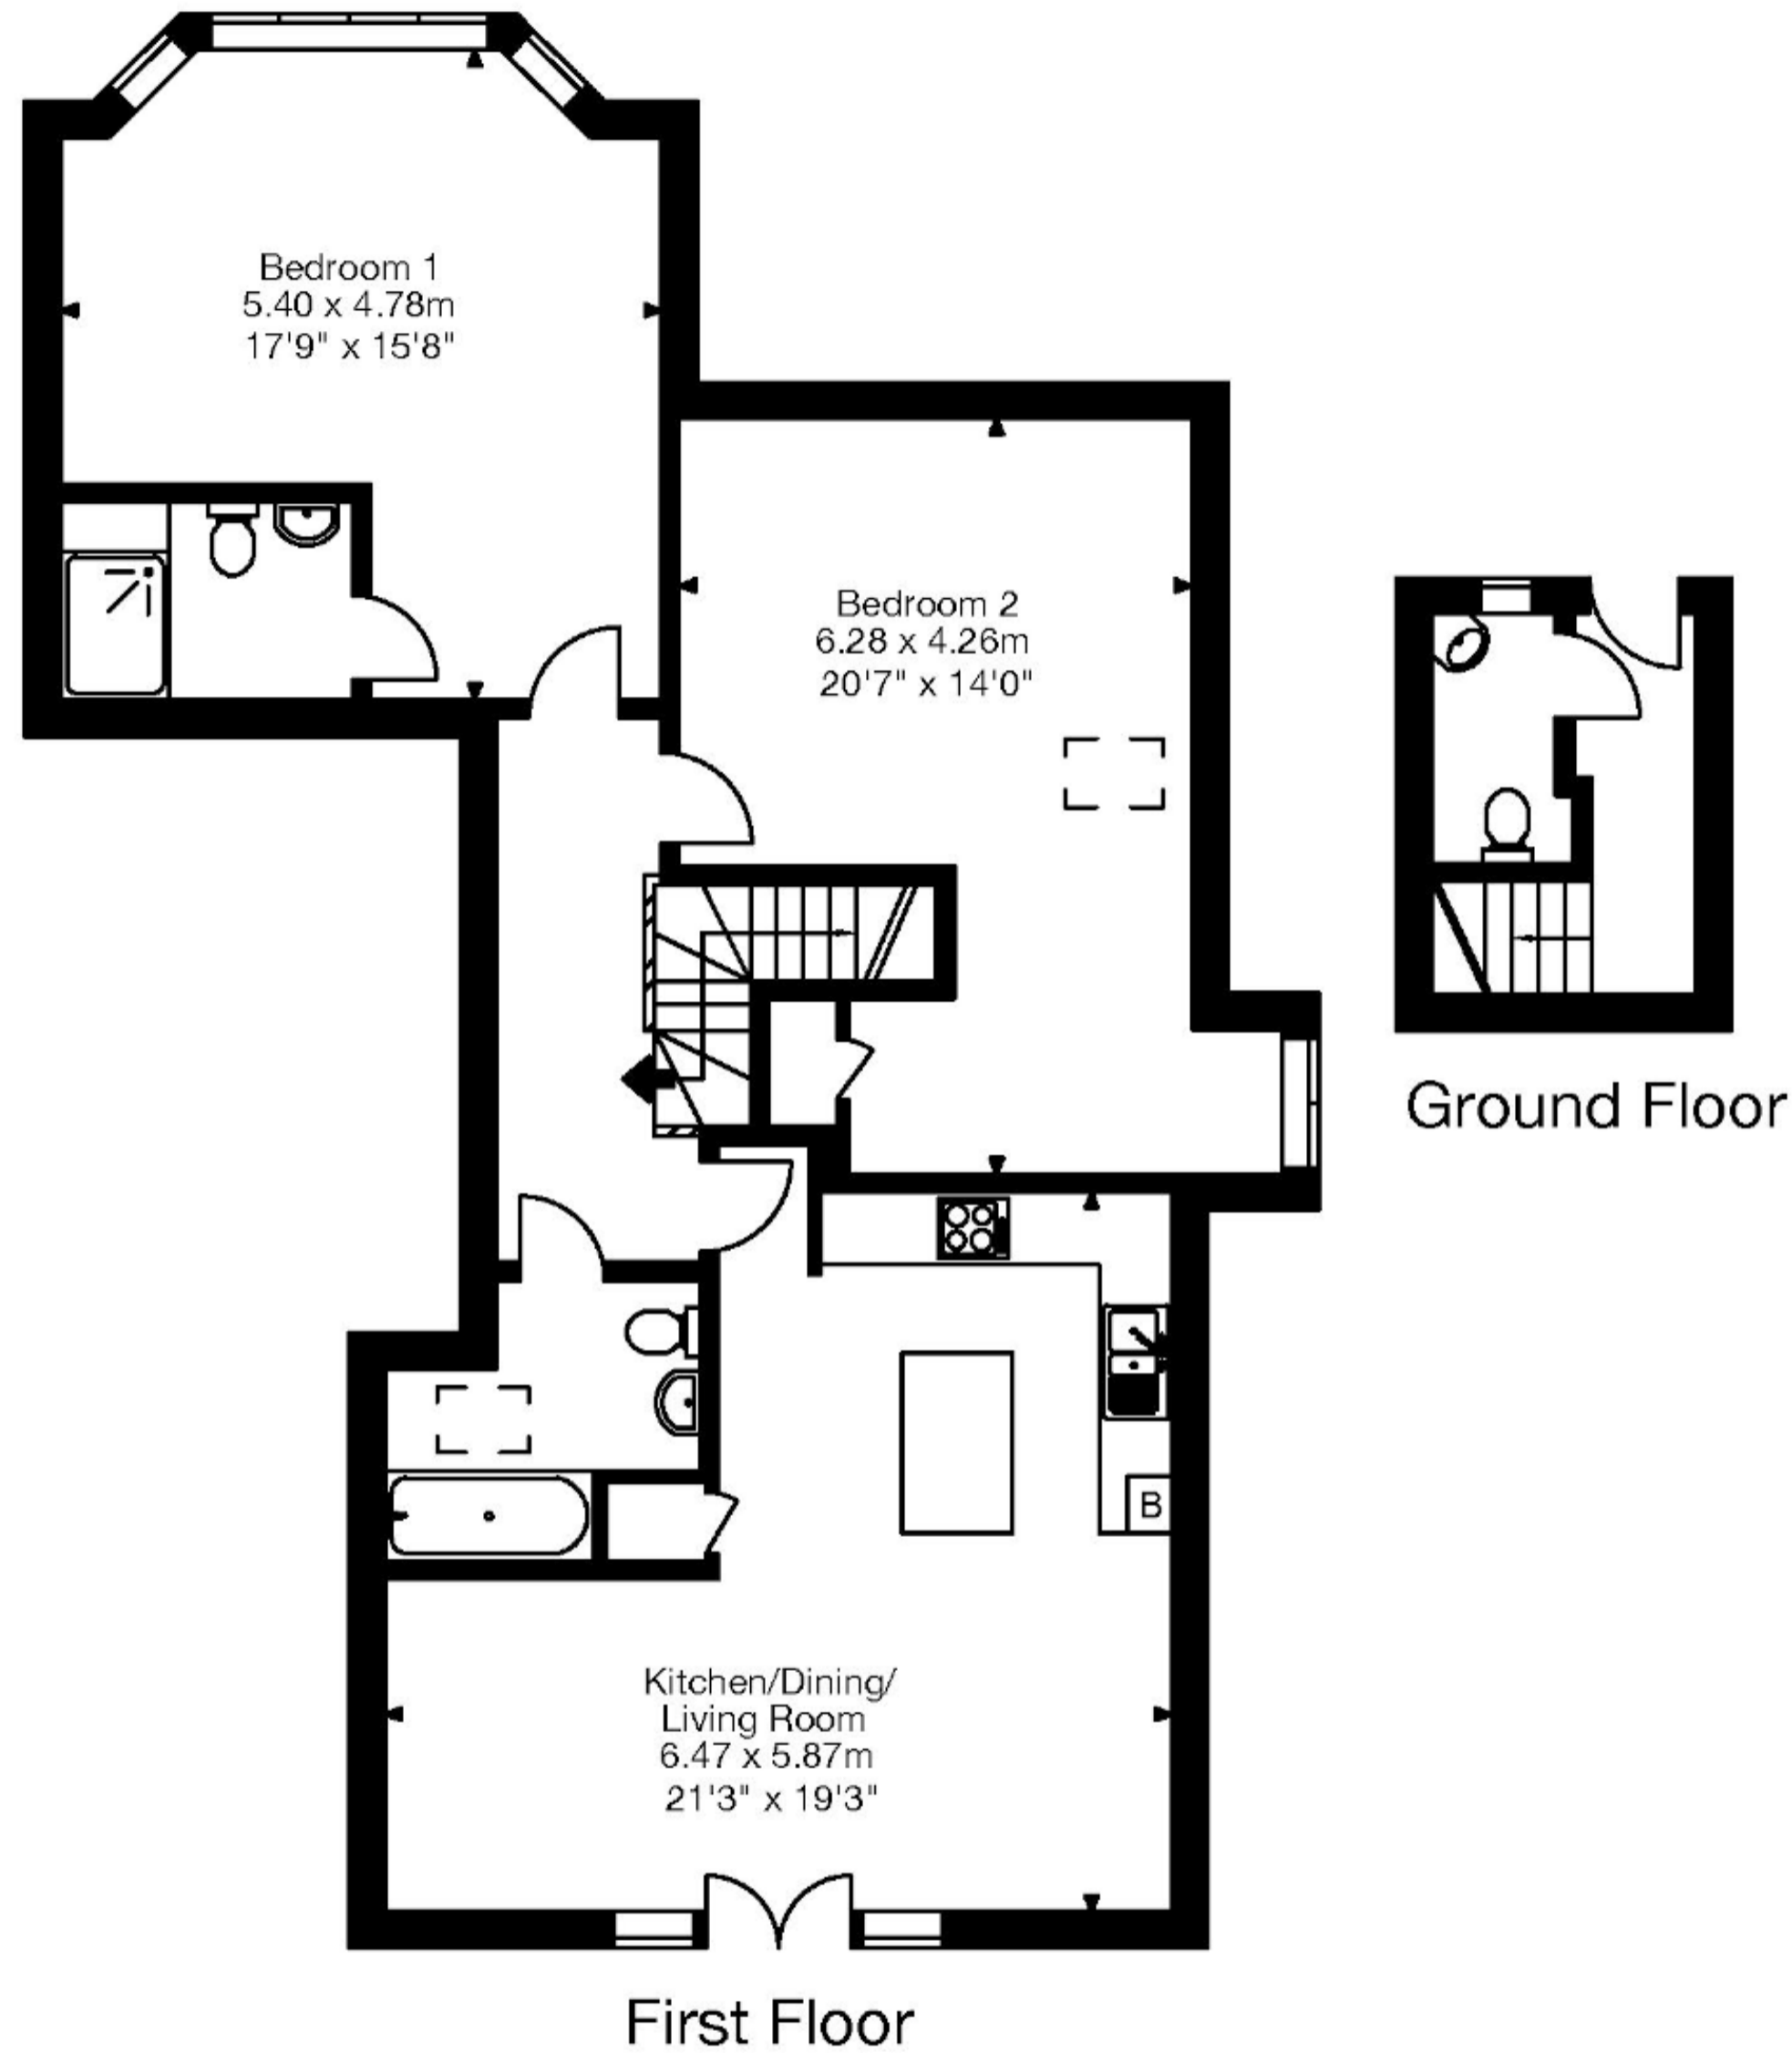

Apartment 5,
Lansdown Court,
Bath, BA1
Approx. Gross Internal Area
1132 Sq Ft - 105 Sq M

RESIDE

Capture Property Marketing 2018. Drawn to RICS guidelines.
All Measurements are approximate and should not be relied on as a statement of fact.
Plan is for illustration purposes only. Not drawn to scale.

Capture.