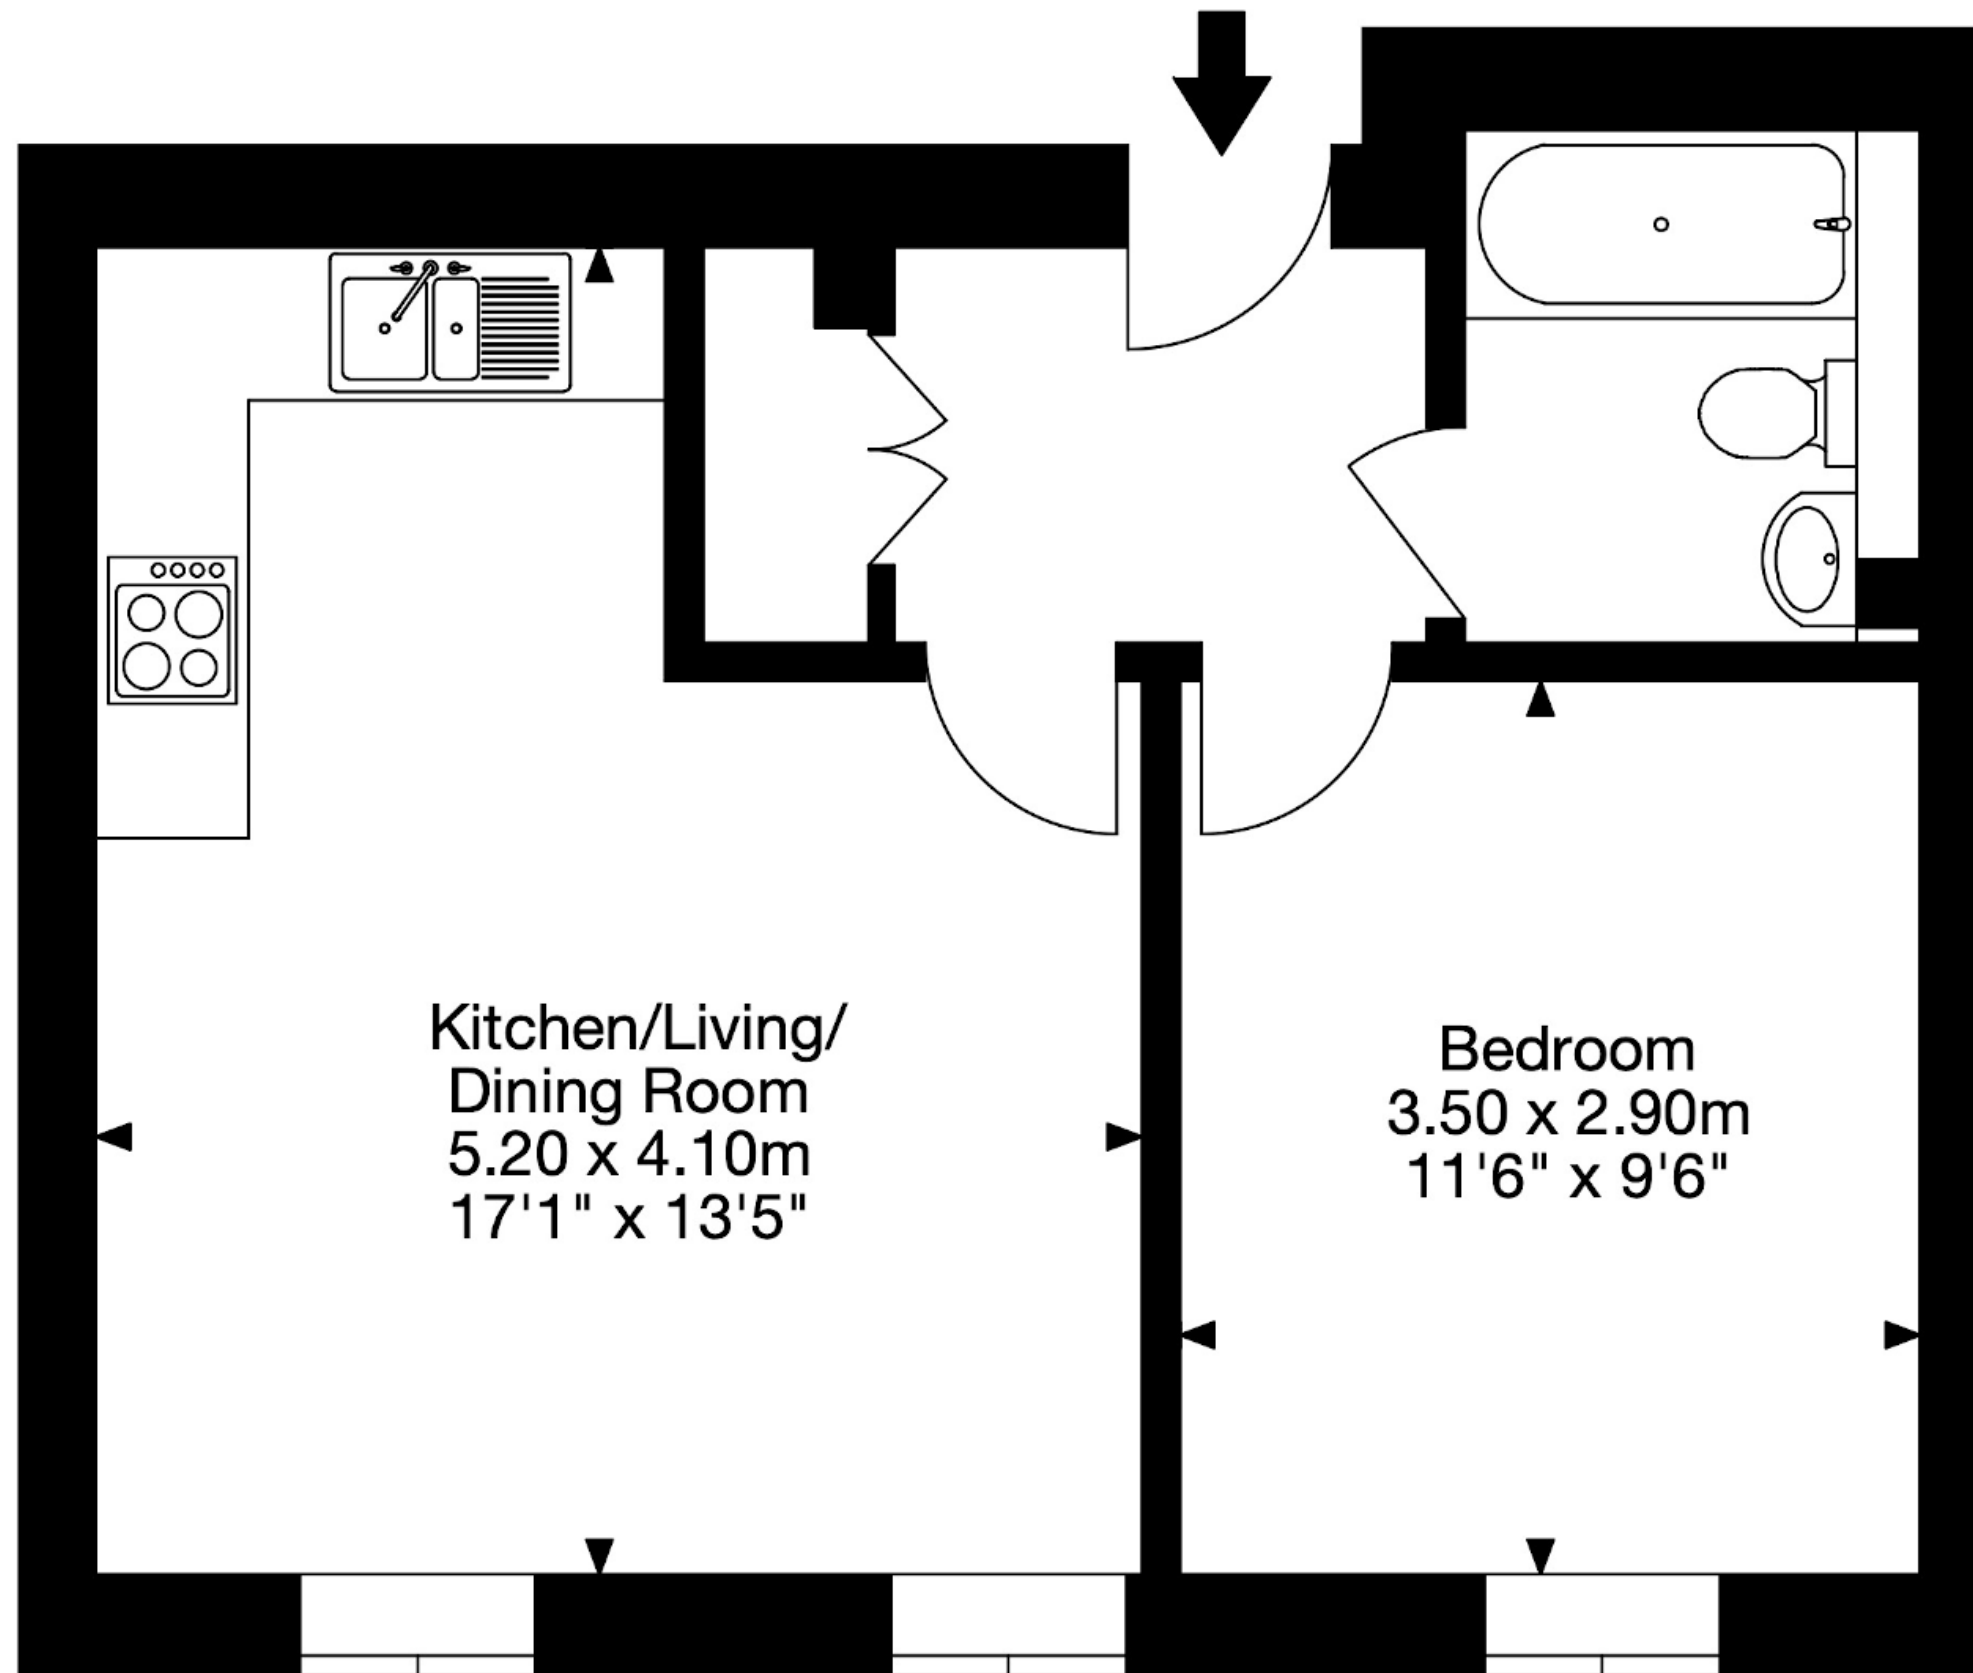

Apartment 26B,
Hope House,
Lansdown, Bath BA1 5ES
Approx. Gross Internal Area
409 Sq Ft - 38 Sq M

RESIDE

Capture Property Marketing 2021. Drawn to RICS guidelines.
All Measurements are approximate and should not be relied on as a statement of fact.
Plan is for illustration purposes only. Not drawn to scale.

Capture.