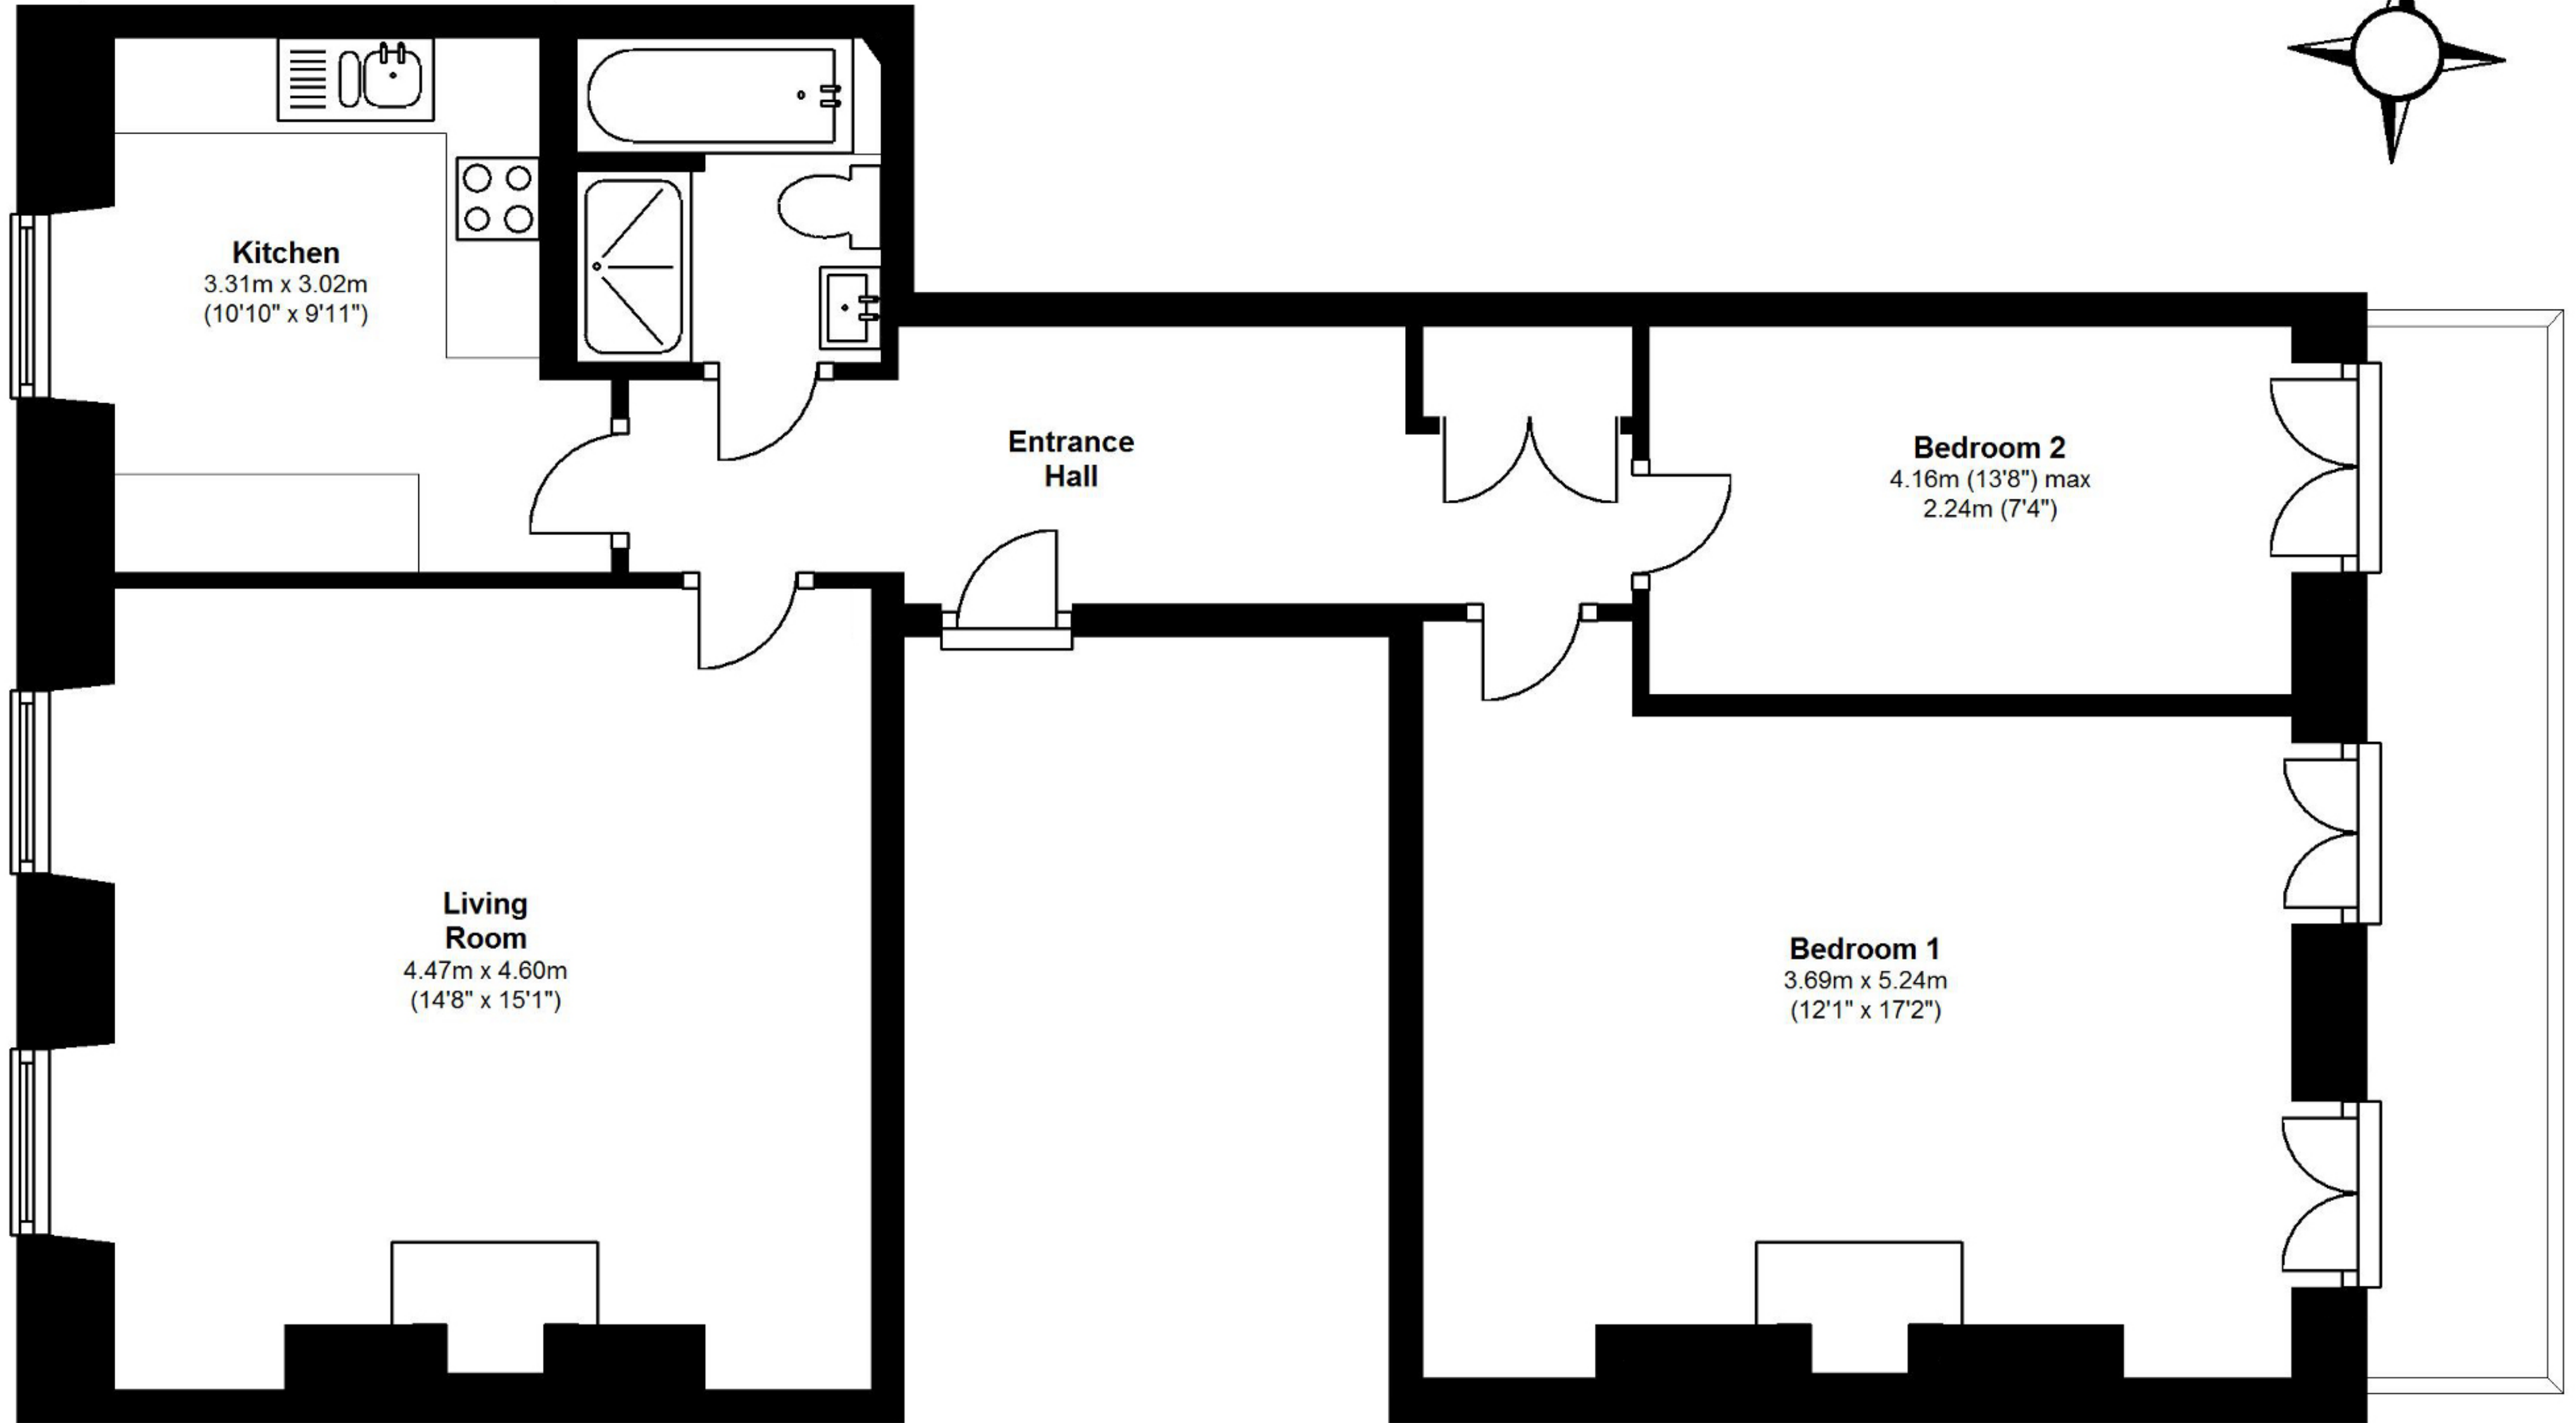

First Floor

Approx. 77.5 sq. metres (833.7 sq. feet)

Total area: approx. 77.5 sq. metres (833.7 sq. feet)

Whilst every attempt has been made to ensure the accuracy of the floor plans contained here, measurements of doors, windows and rooms are approximate and no responsibility is taken by Reside Bath Limited for any error, omission or mis-statement. These plans are for representation purposes only as defined by RICS Code of Measuring Practice and should be used as such by any prospective Tenant. © Copyright Reside Bath Limited 2014. Any copying, reproduction or unauthorised use of this floor plan is strictly prohibited.
Plan produced using PlanUp.

First Floor Flat, Belvedere, Bath, BA1