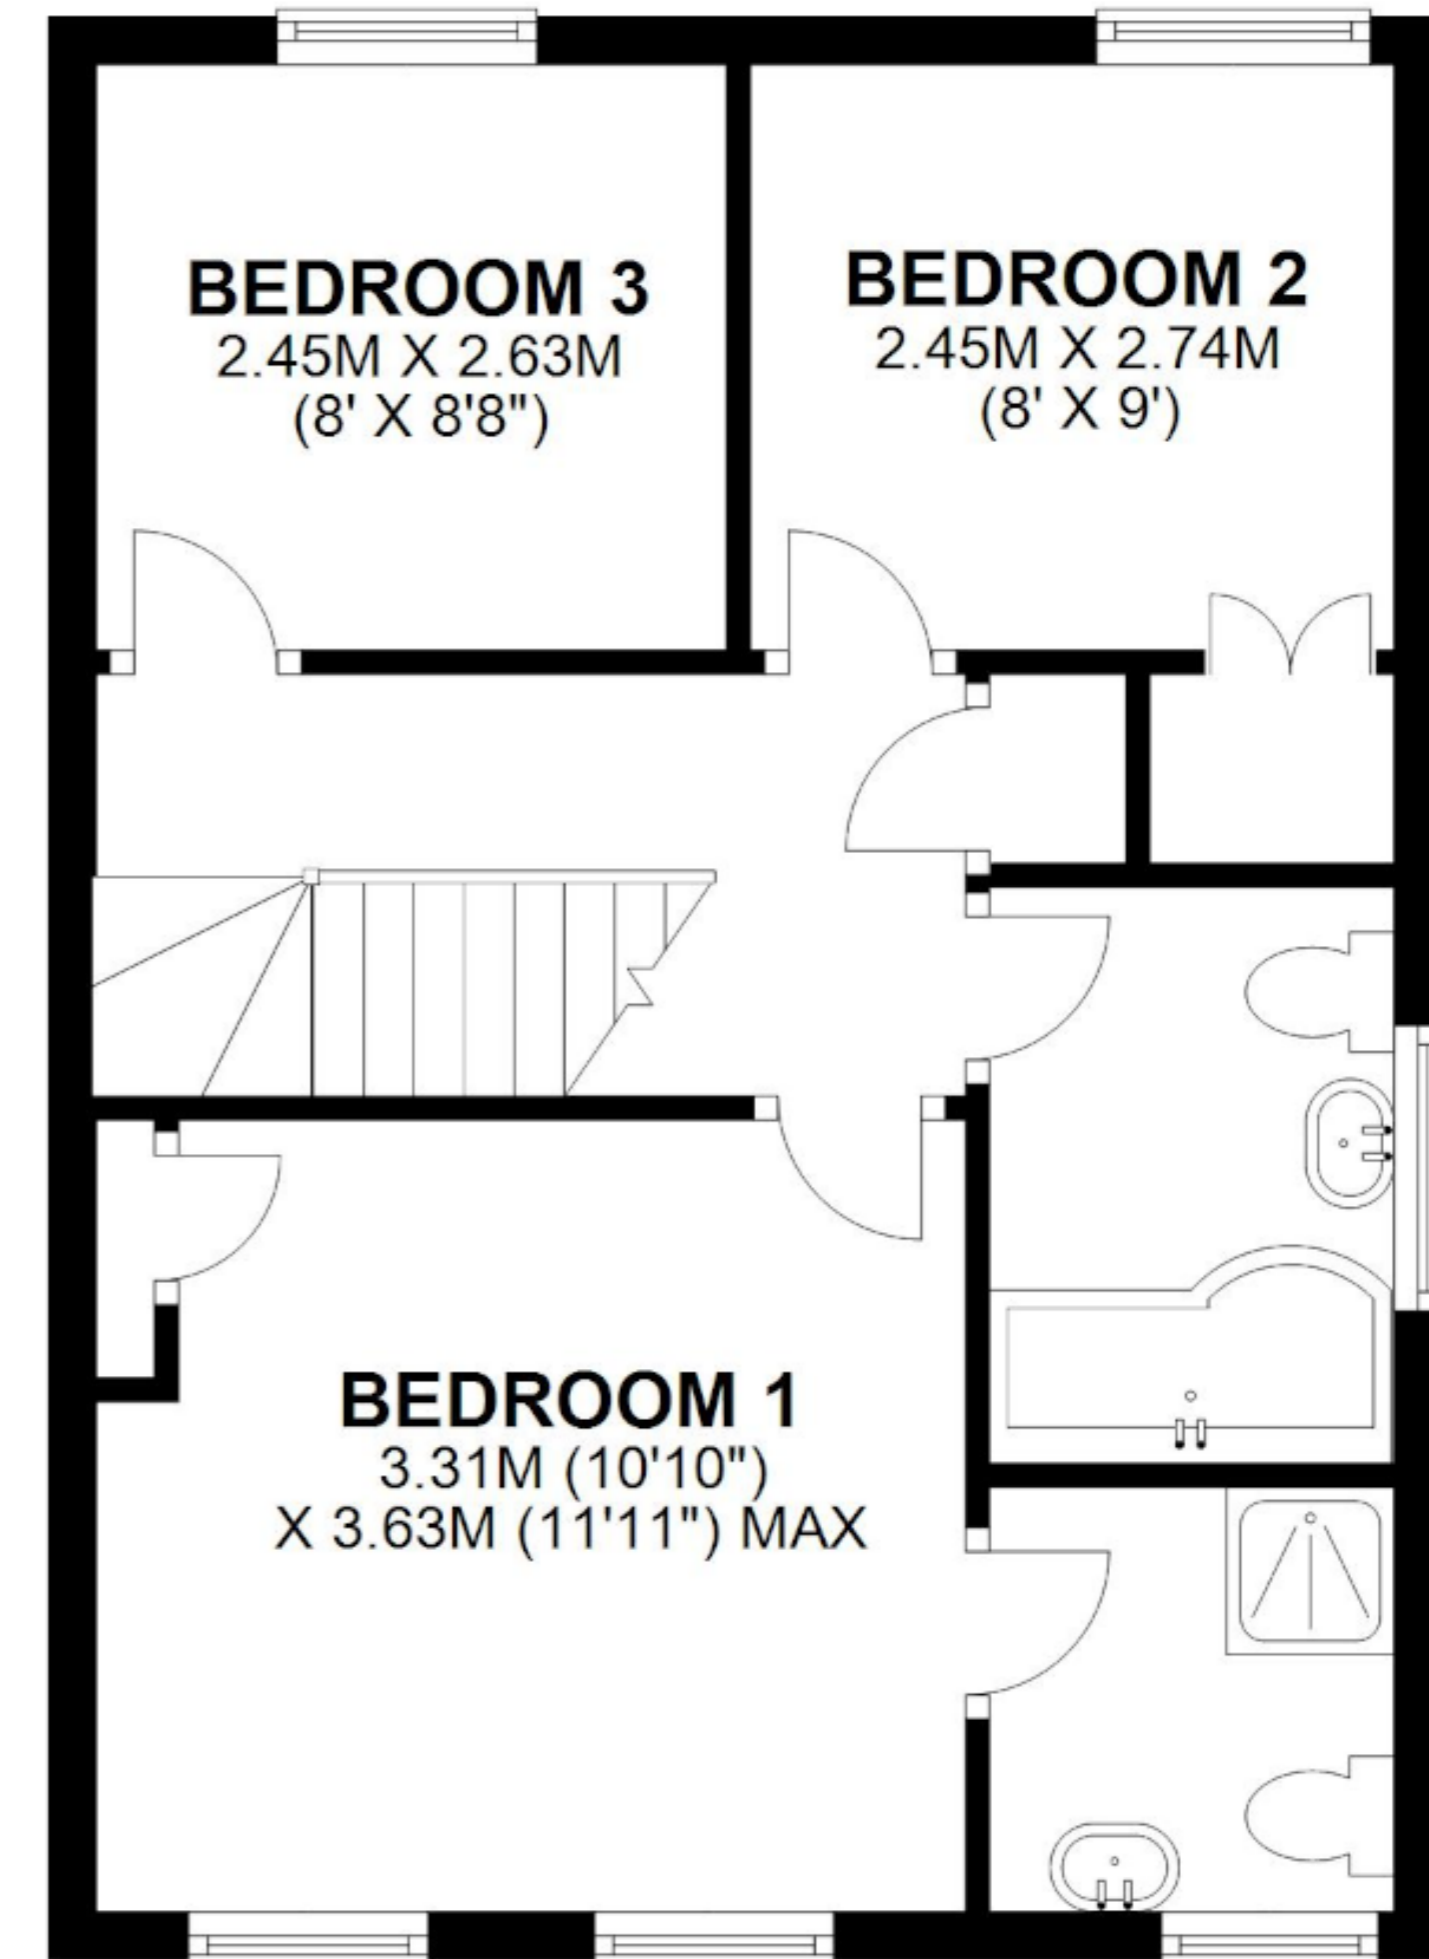

# GROUND FLOOR

# FIRST FLOOR

Whilst every attempt has been made to ensure the accuracy of the floor plans contained here, measurements of doors, windows and rooms are approximate and no responsibility is taken by Reside Bath Limited for any error, omission or mis-statement. These plans are for representation purposes only as defined by RICS Code of Measuring Practice and should be used as such by any prospective Tenant. © Copyright Reside Bath Limited 2024. Any copying, reproduction or unauthorised use of this floor plan is strictly prohibited.  
Plan produced using PlanUp.