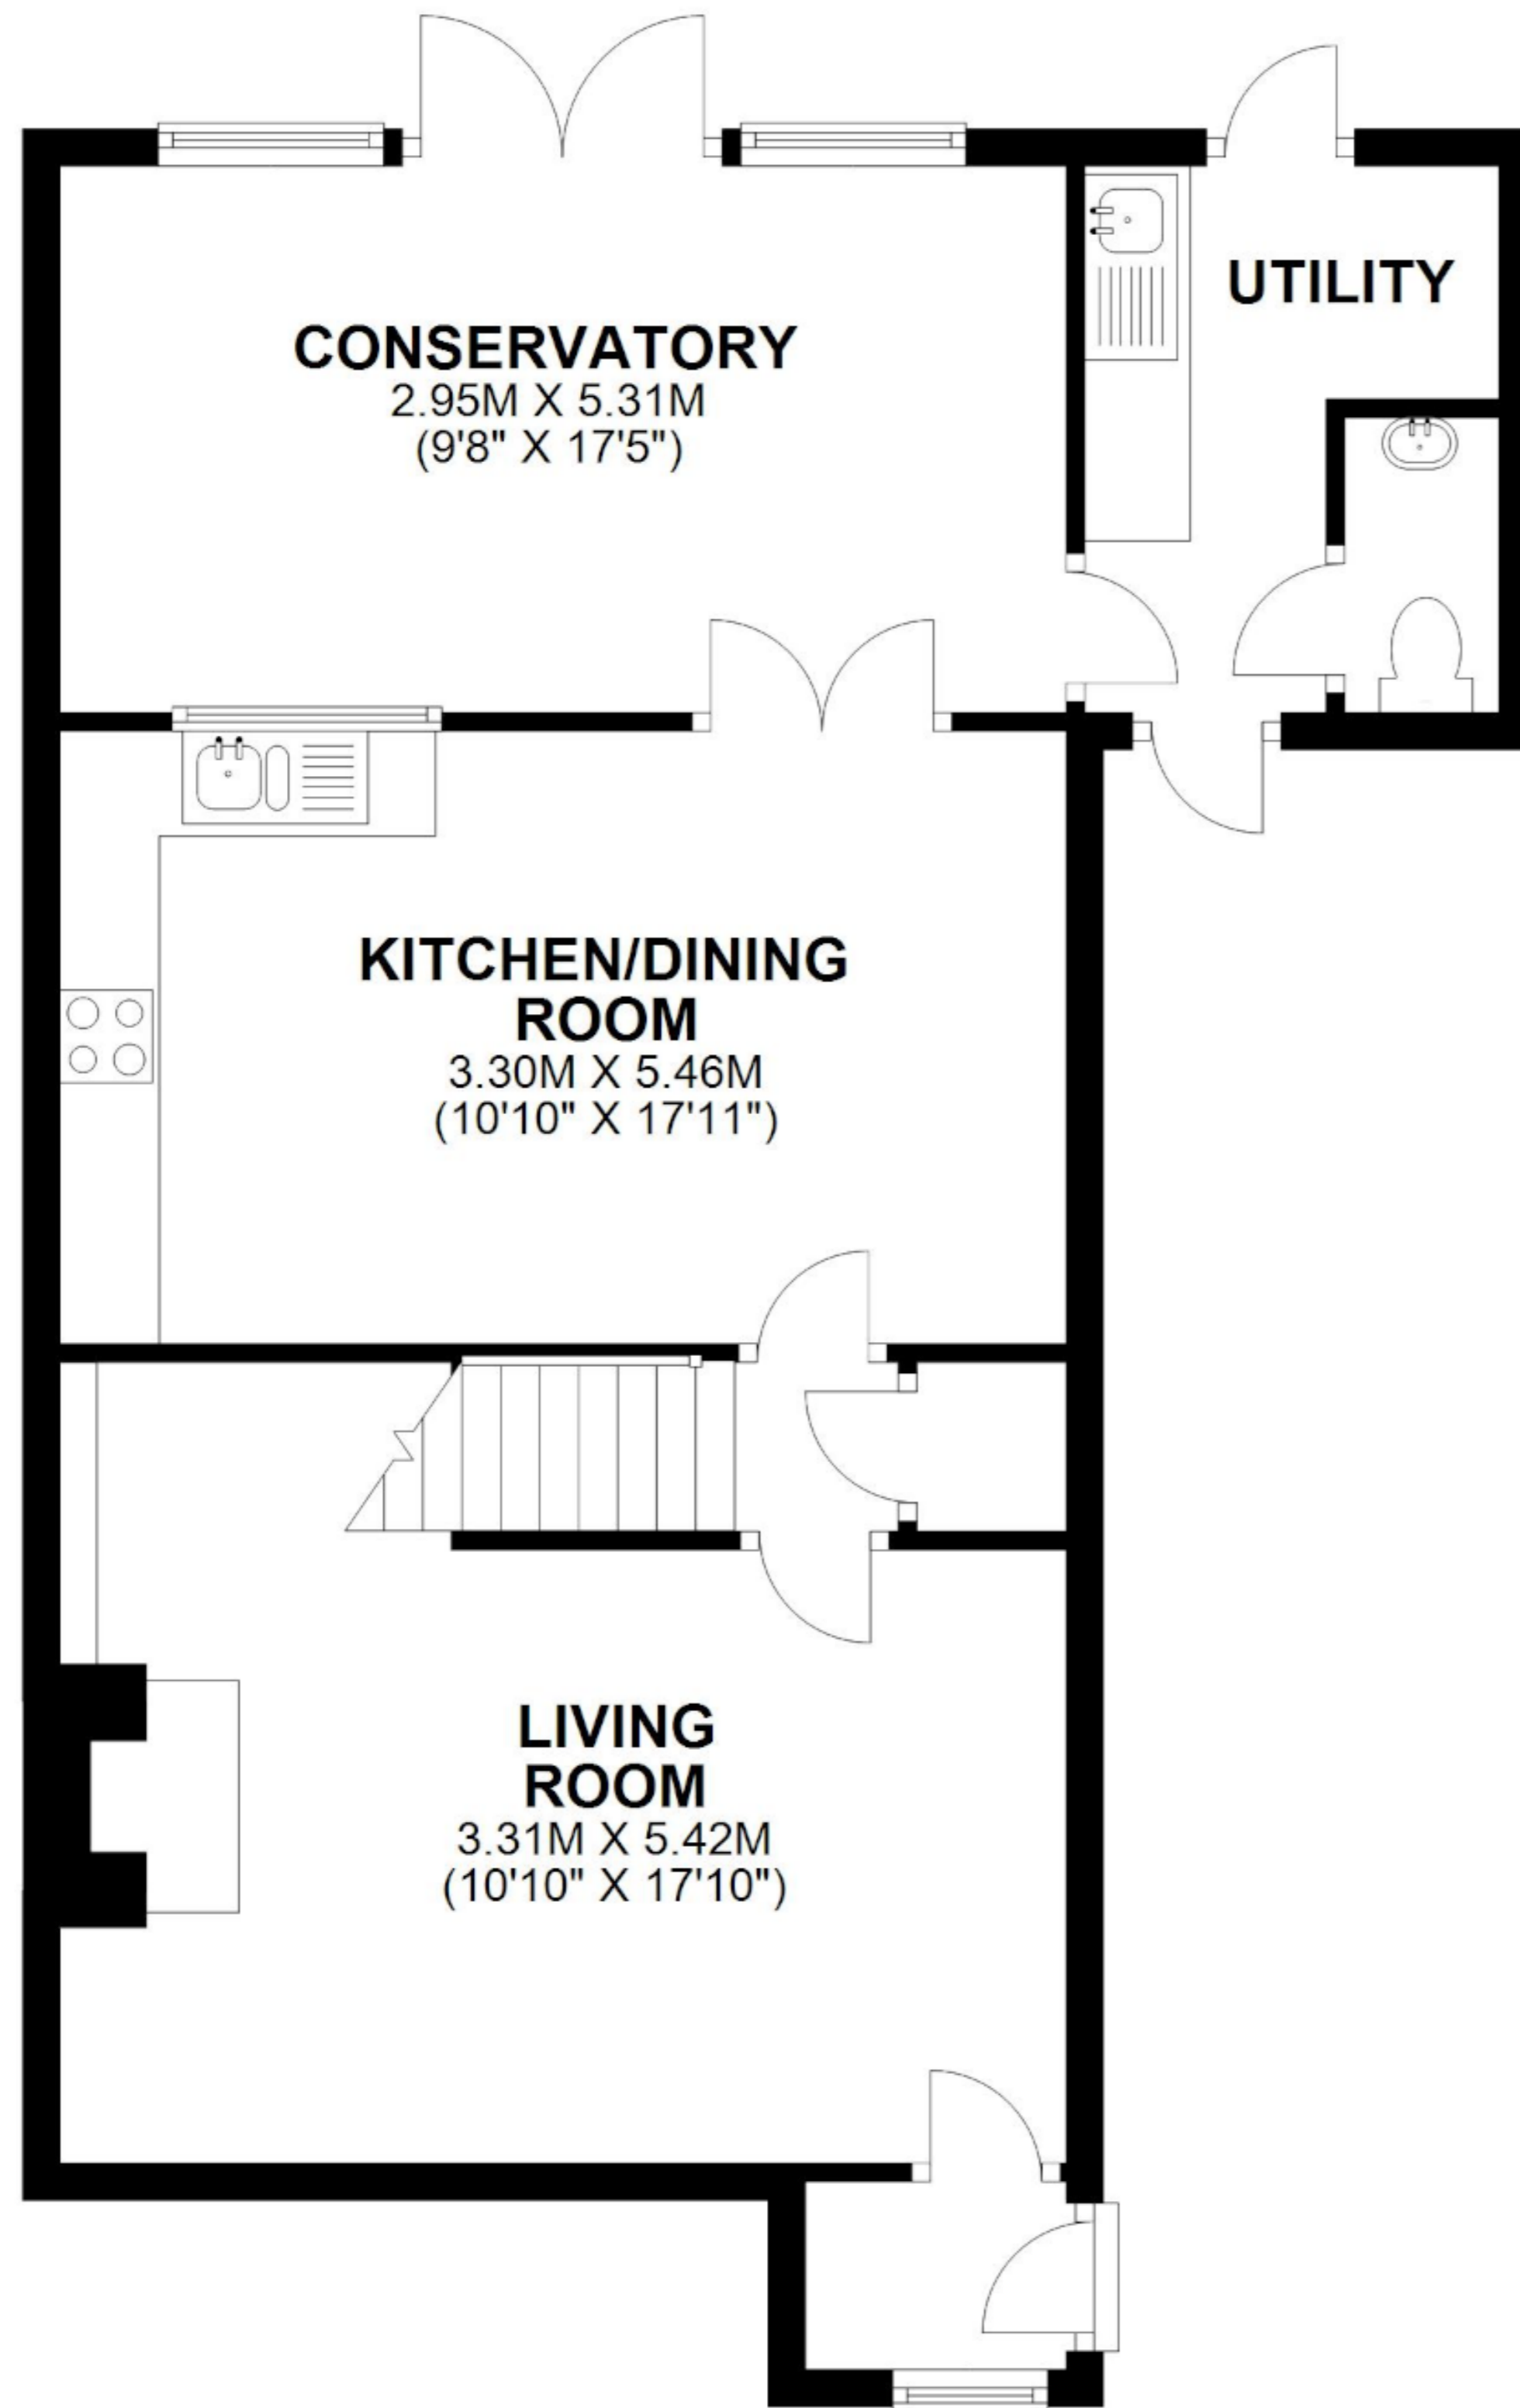

# GROUND FLOOR

# FIRST FLOOR

Whilst every attempt has been made to ensure the accuracy of the floor plans contained here, measurements of doors, windows and rooms are approximate and no responsibility is taken by Reside Bath Limited for any error, omission or mis-statement. These plans are for representation purposes only as defined by RICS Code of Measuring Practice and should be used as such by any prospective Tenant. © Copyright Reside Bath Limited 2024. Any copying, reproduction or unauthorised use of this floor plan is strictly prohibited.  
Plan produced using PlanUp.