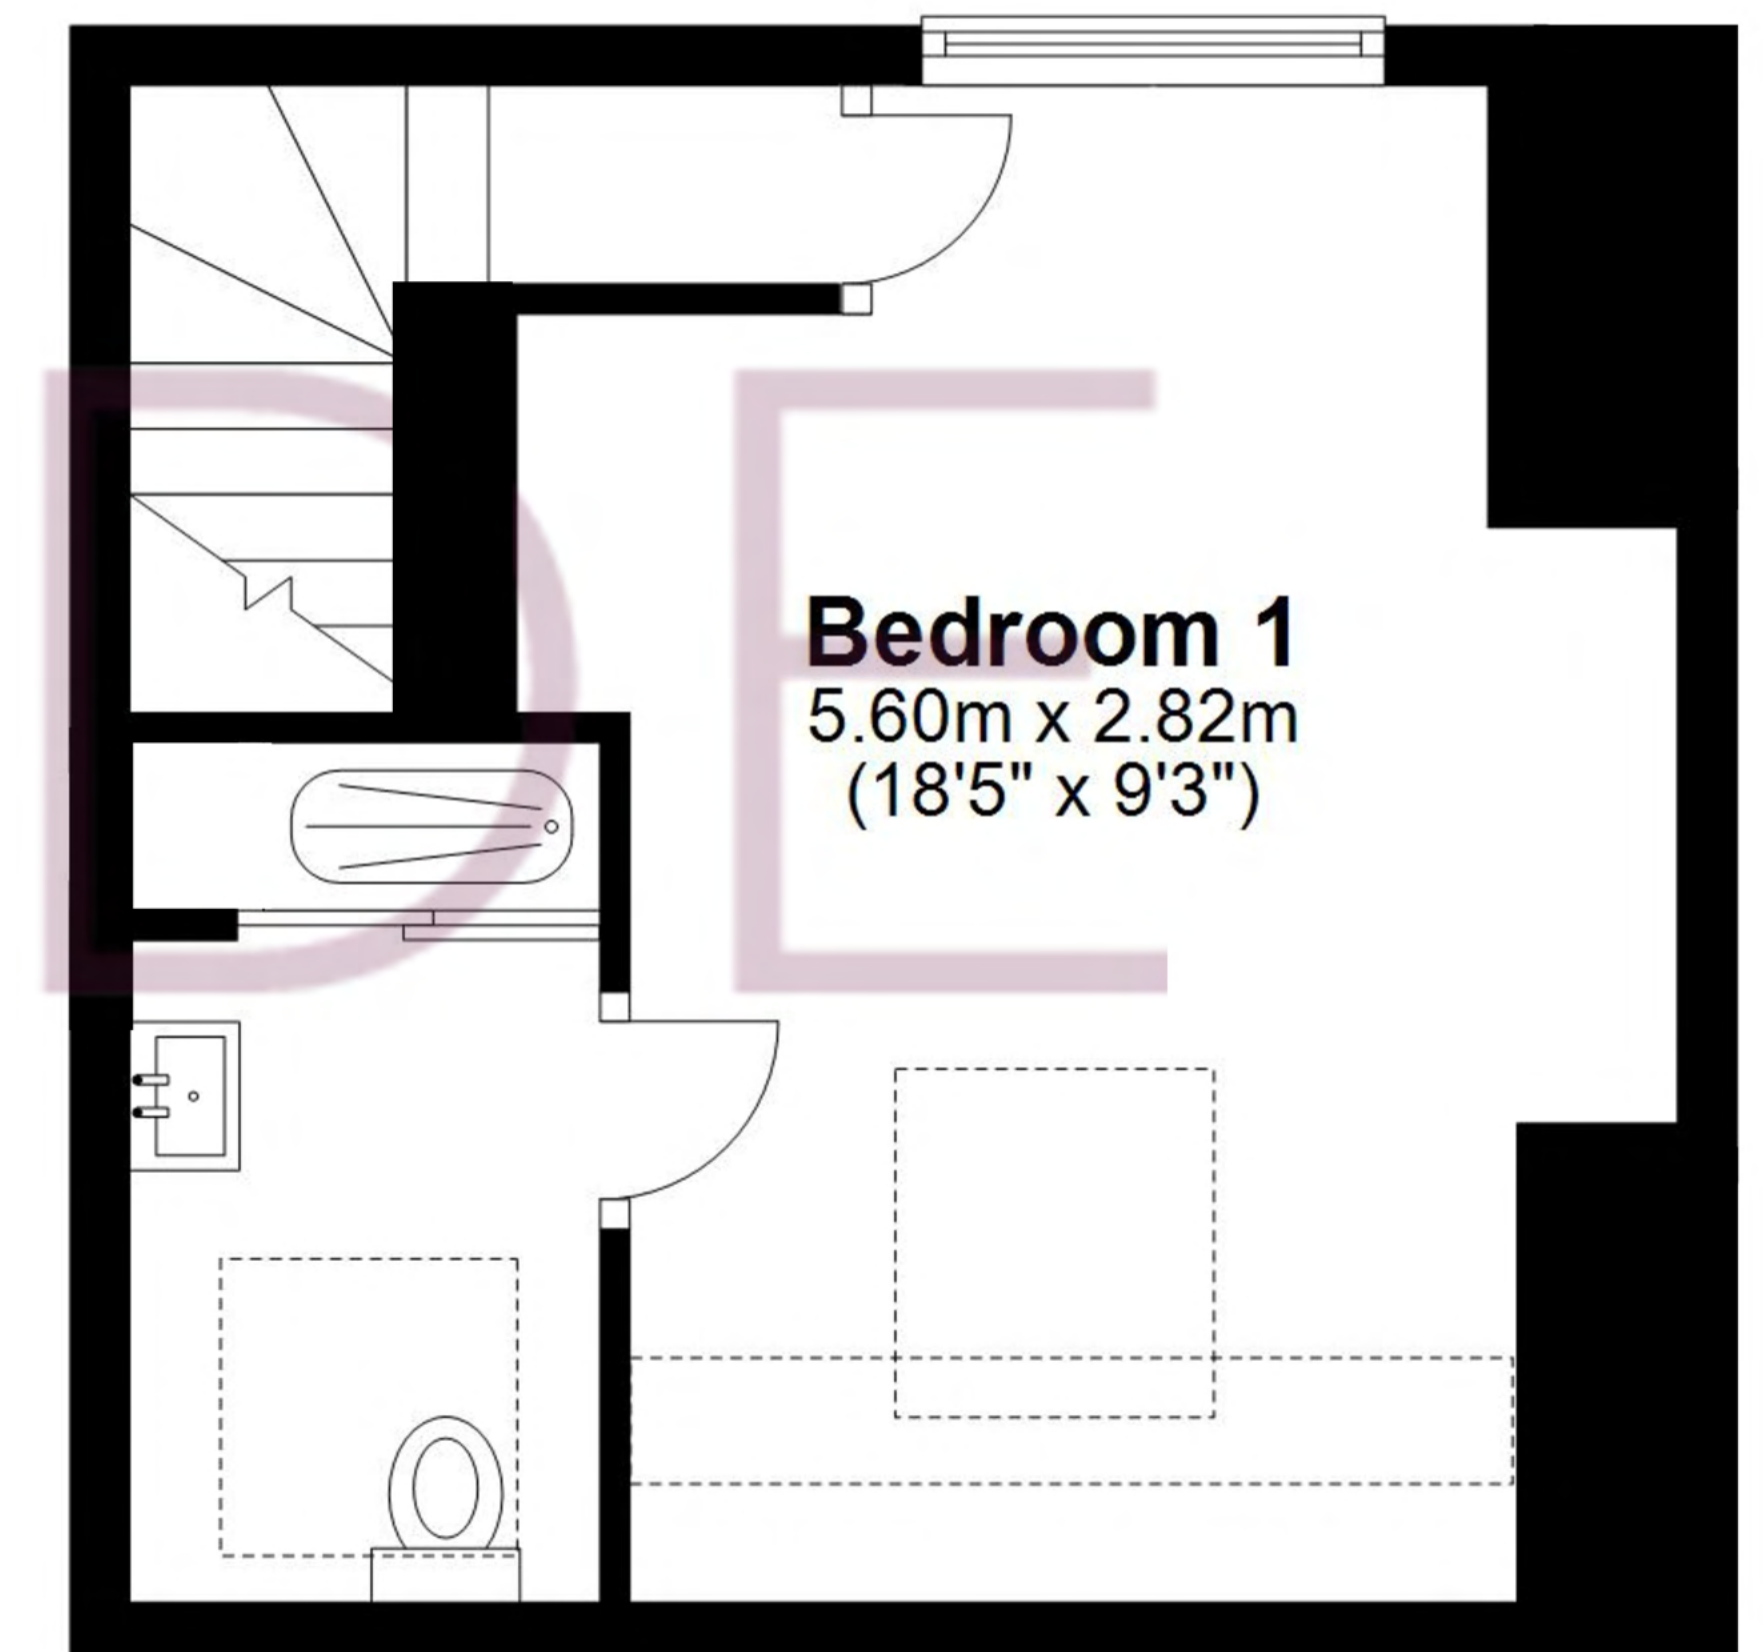

Ground Floor

First Floor

Second Floor

Total area: approx. 117.5 sq. metres (1264.5 sq. feet)

Whilst every attempt has been made to ensure the accuracy of the floor plans contained here, measurements of doors, windows and rooms are approximate and no responsibility is taken by Reside Bath Limited for any error, omission or mis-statement. These plans are for representation purposes only as defined by RICS Code of Measuring Practice and should be used as such by any prospective Tenant. © Copyright Reside Bath Limited 2024. Any copying, reproduction or unauthorised use of this floor plan is strictly prohibited.
Plan produced using PlanUp.