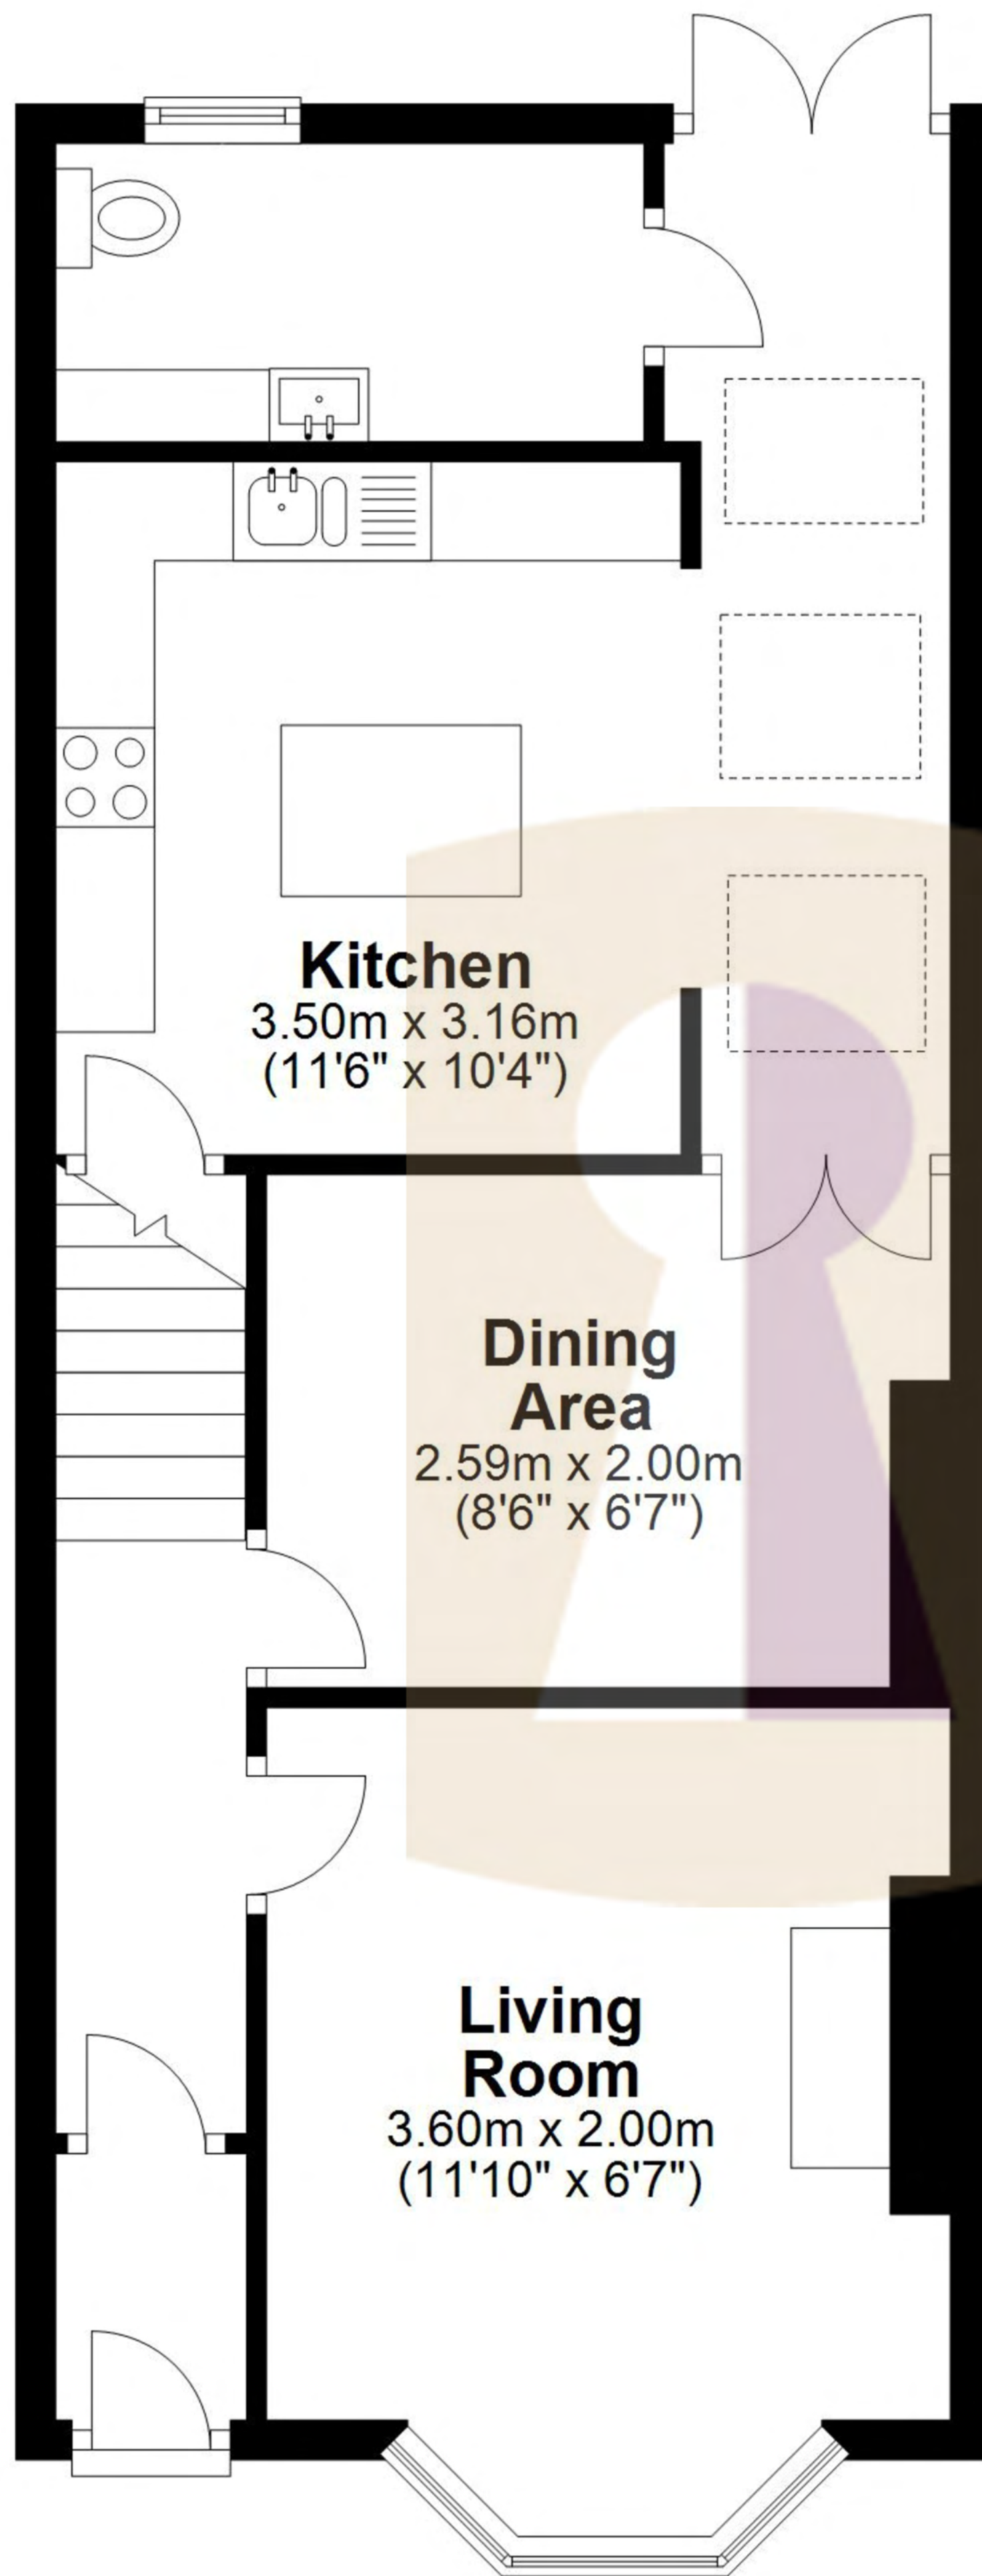

Ground Floor

First Floor

Second Floor

Total area: approx. 117.5 sq. metres (1264.5 sq. feet)

Whilst every attempt has been made to ensure the accuracy of the floor plans contained here, measurements of doors, windows and rooms are approximate and no responsibility is taken by Reside Bath Limited for any error, omission or mis-statement. These plans are for representation purposes only as defined by RICS Code of Measuring Practice and should be used as such by any prospective Tenant. © Copyright Reside Bath Limited 2024. Any copying, reproduction or unauthorised use of this floor plan is strictly prohibited.
Plan produced using PlanUp.