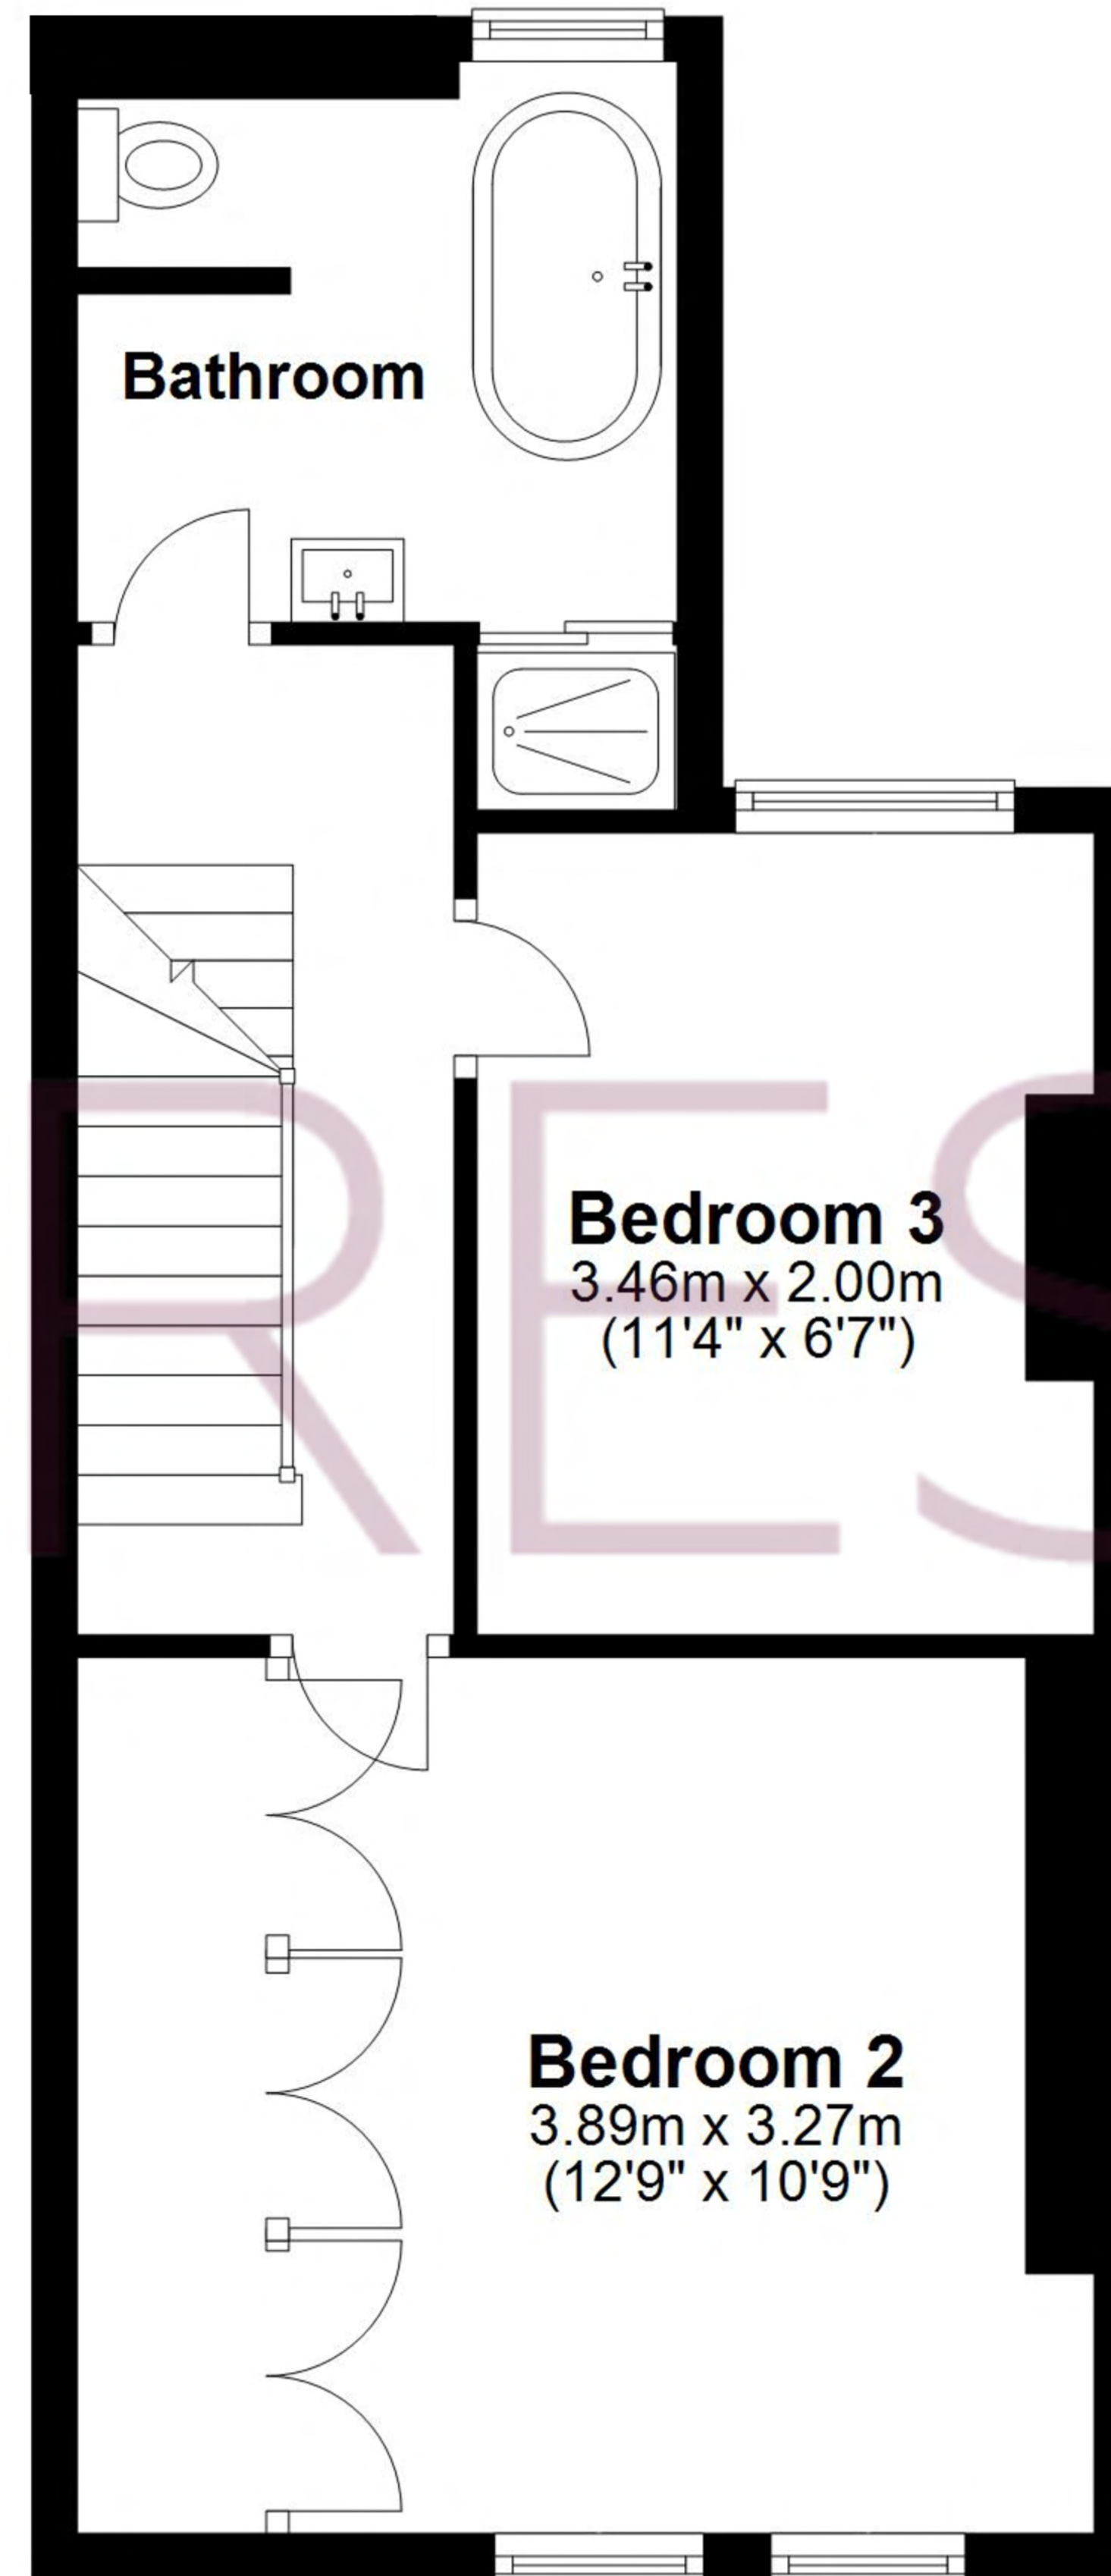

Ground Floor

First Floor

Second Floor

Total area: approx. 117.5 sq. metres (1264.5 sq. feet)

Whilst every attempt has been made to ensure the accuracy of the floor plans contained here, measurements of doors, windows and rooms are approximate and no responsibility is taken by Reside Bath Limited for any error, omission or mis-statement. These plans are for representation purposes only as defined by RICS Code of Measuring Practice and should be used as such by any prospective Tenant. © Copyright Reside Bath Limited 2024. Any copying, reproduction or unauthorised use of this floor plan is strictly prohibited.
Plan produced using PlanUp.