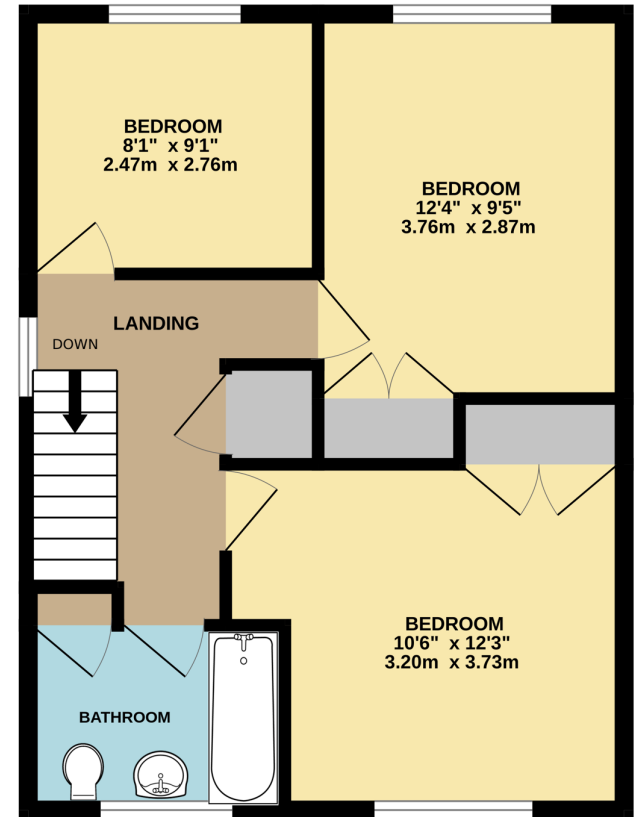

GROUND FLOOR
622 sq.ft. (57.8 sq.m.) approx.

1ST FLOOR
462 sq.ft. (42.9 sq.m.) approx.

TOTAL FLOOR AREA : 1084 sq.ft. (100.7 sq.m.) approx.
Measurements are approximate. Not to scale. Illustrative purposes only
Made with Metropix ©2024